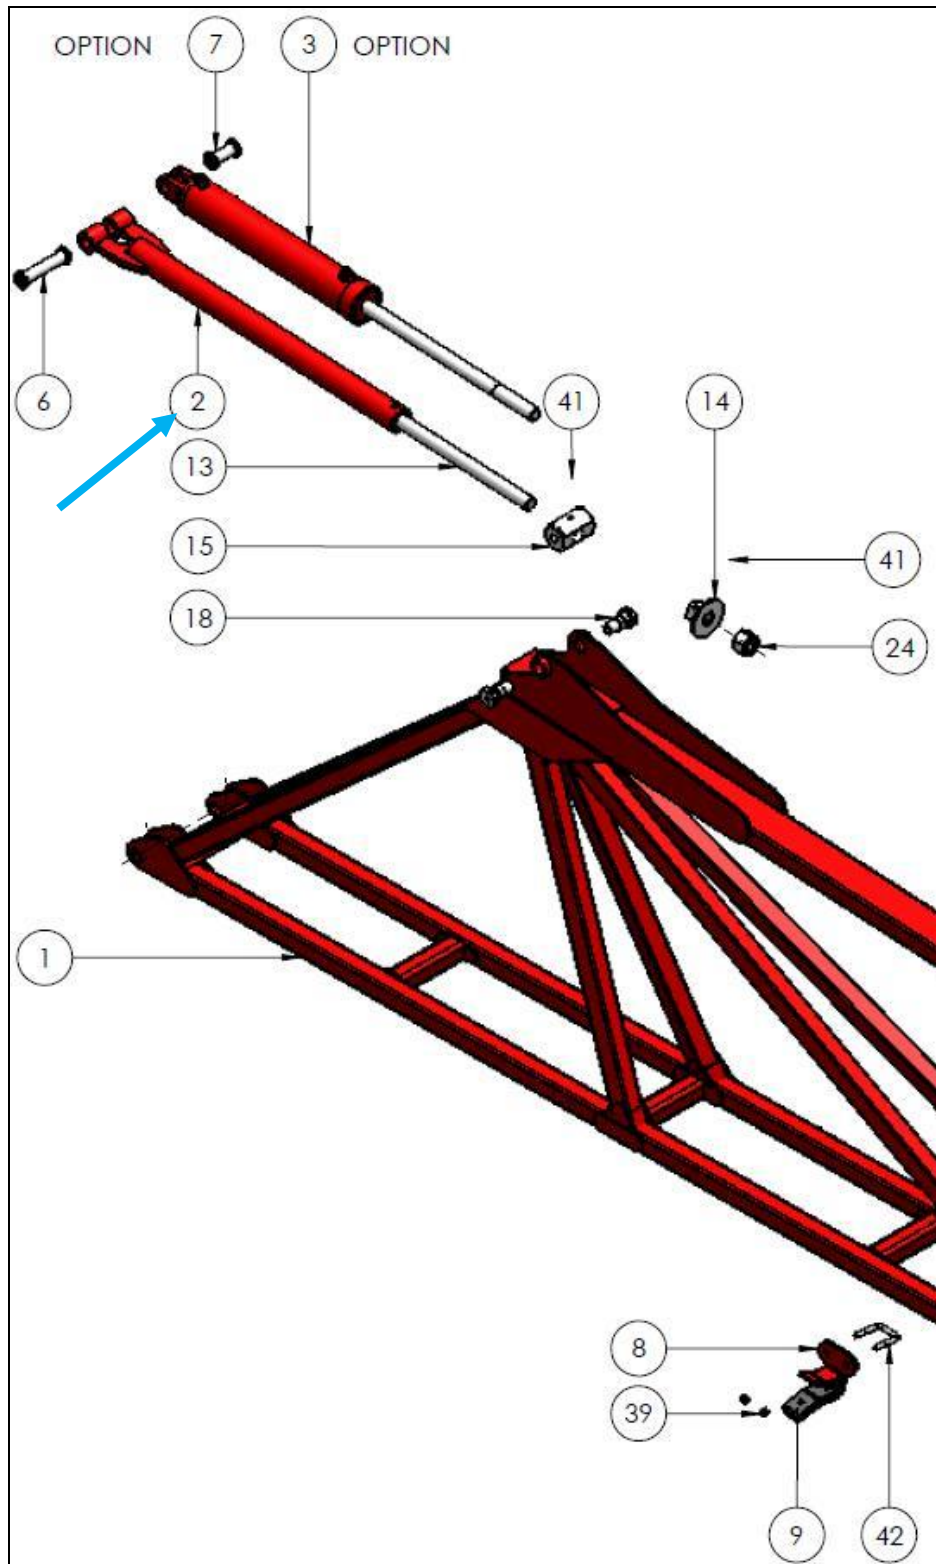

## CROPLANDS PART NUMBER: AB19100-A-2 FIXED WINGTIP ADJUSTMENT (refer item #2)

*(Right hand shown)*