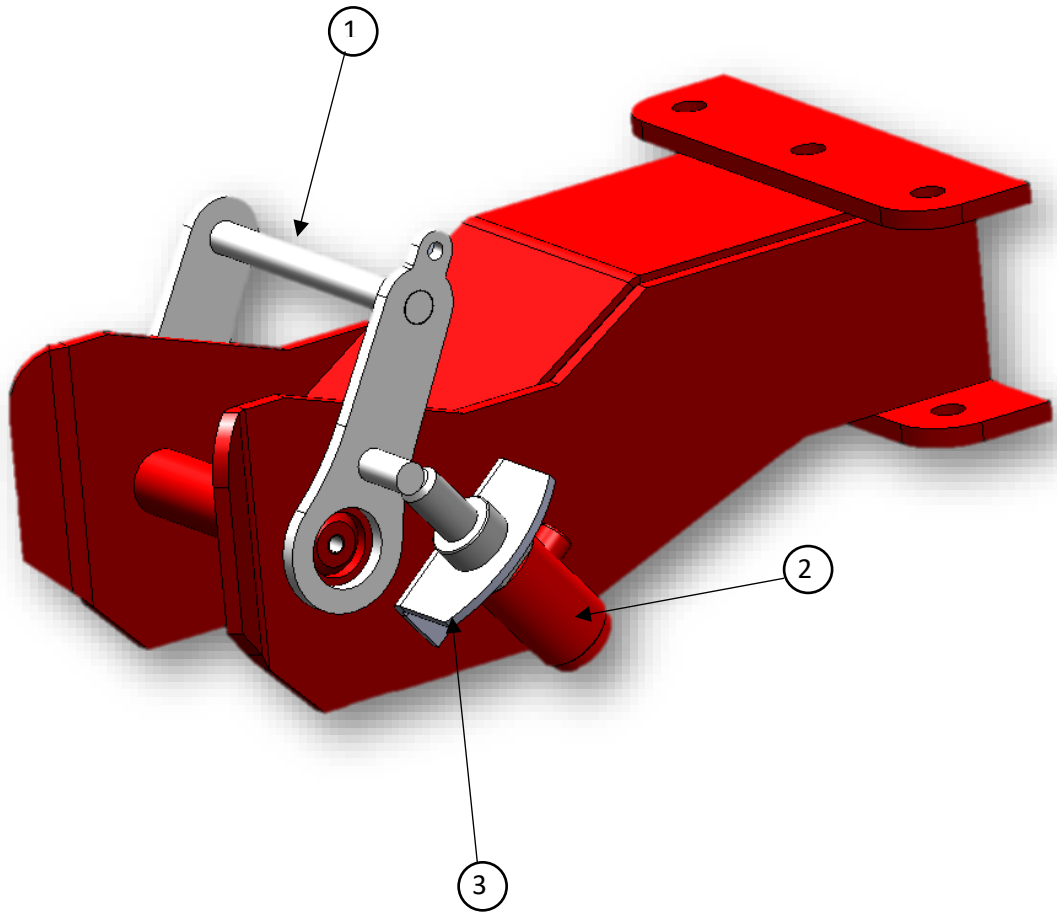

ITEM NO.	PART NUMBER	DESCRIPTION	QTY
1	AB243202-100	LOCK LEVER HITCH	1
2	AB20800	HYDRAULIC CYLINDER (SEAL KIT AB20800SK)	1
3	AB243203-100	CYLINDER MOUNT HITCH	1

PART NUMBER	DESCRIPTION
AB243200-001R	OUTRIGGER KIT RH