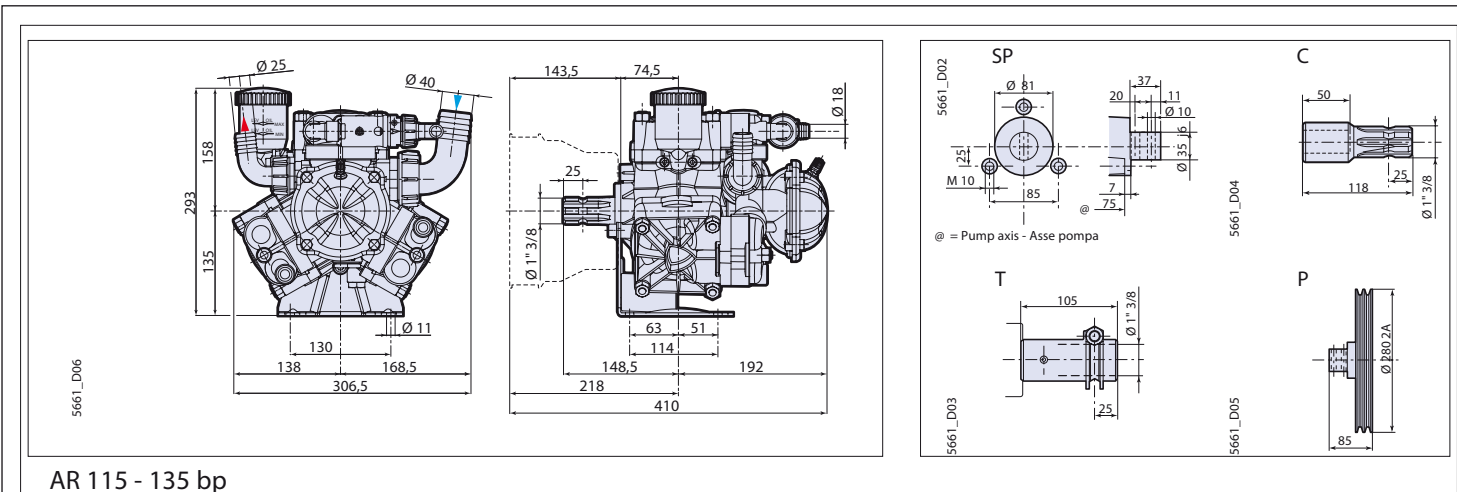

11N070105-J 1

DIMENSIONS • DIMENSIONI 5661\_D06

<p>AR 115 bp AR 135 bp</p>	<p>Pumps Pompe</p>
--------------------------------	------------------------

Please note: specifications are subject to change for improvement without notice.  
© Apr 2007 by AnnoviReverberi spa