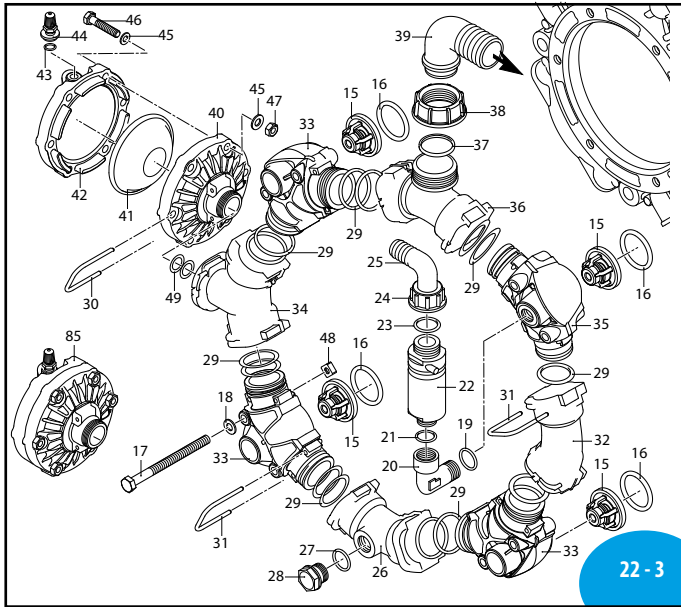

SL000386-EQ