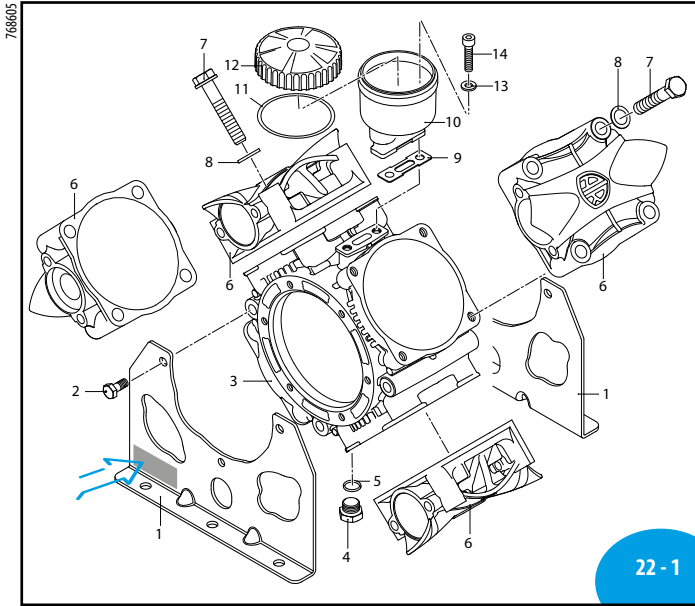

ANNOVIREVERBERI

AR 160 LFP - AR 185 LFP

SL000384-EQ