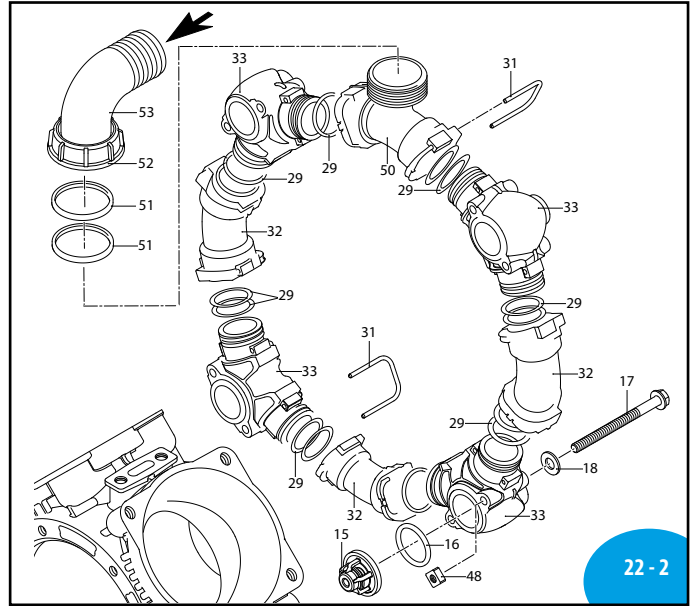

SL000385-EQ