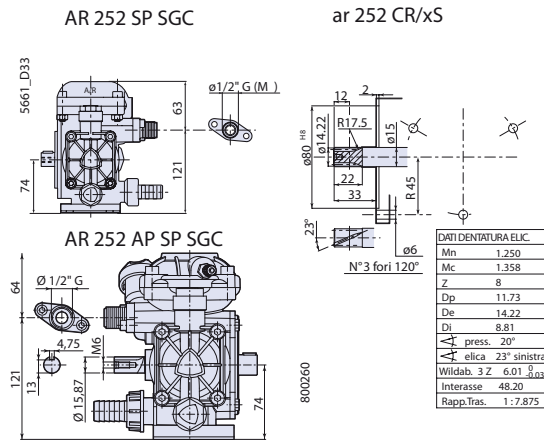

AR 252 VRI

DIMENSIONS • DIMENSIONI

AR 252

Pumps
Pompe

Please note: specifications are subject to change for improvement without notice.
© Apr 2007 by AnnoviReverberi spa