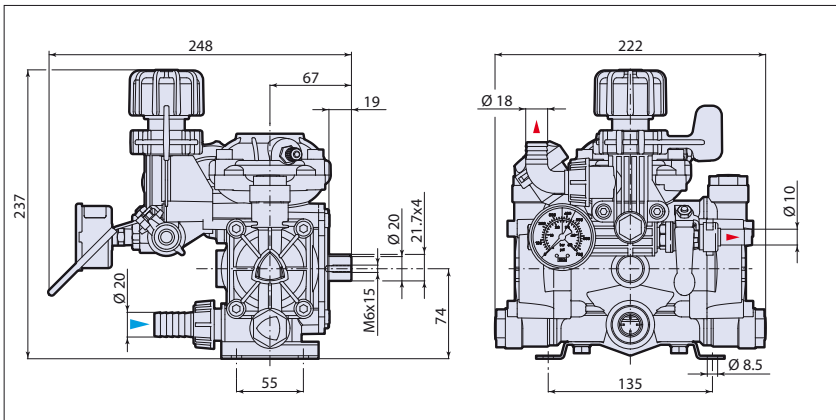

AR 252 VRI

DIMENSIONS • DIMENSIONI

AR 252

Pumps
Pompe

Please note: specifications are subject to change for improvement without notice.
© Apr 2007 by AnnoviReverberi spa