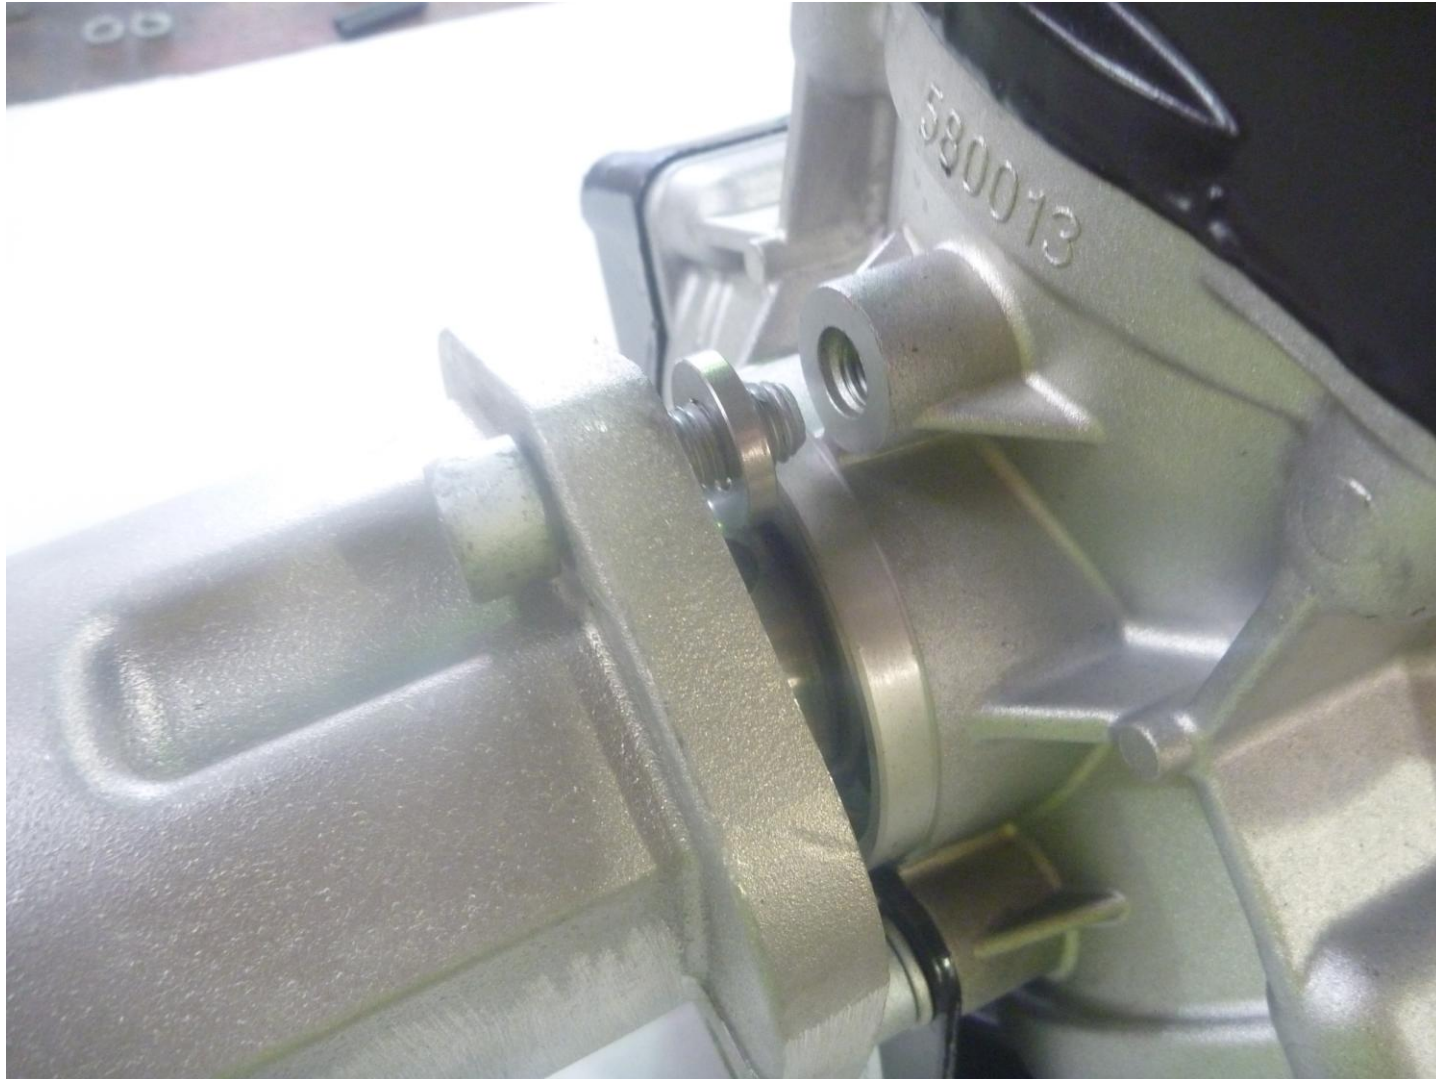

CROPLANDS

AR1531 – ADAPTOR FLANGE AND COUPLER 1" SP (BARE SHAFT)

Your Crop Protection Specialists

CROPLANDS

Your Crop Protection Specialists

CROPLANDS

Your Crop Protection Specialists

CROPLANDS

For pump speed sensor please order

A4670610-HA - Visio Viewer RPM Sensor kit

Your Crop Protection Specialists

CROPLANDS

OMP38-I-BMP – HYD MOTOR(OMP38) 1" SHAFT

36cc Motor

Your Crop Protection Specialists

CROPLANDS