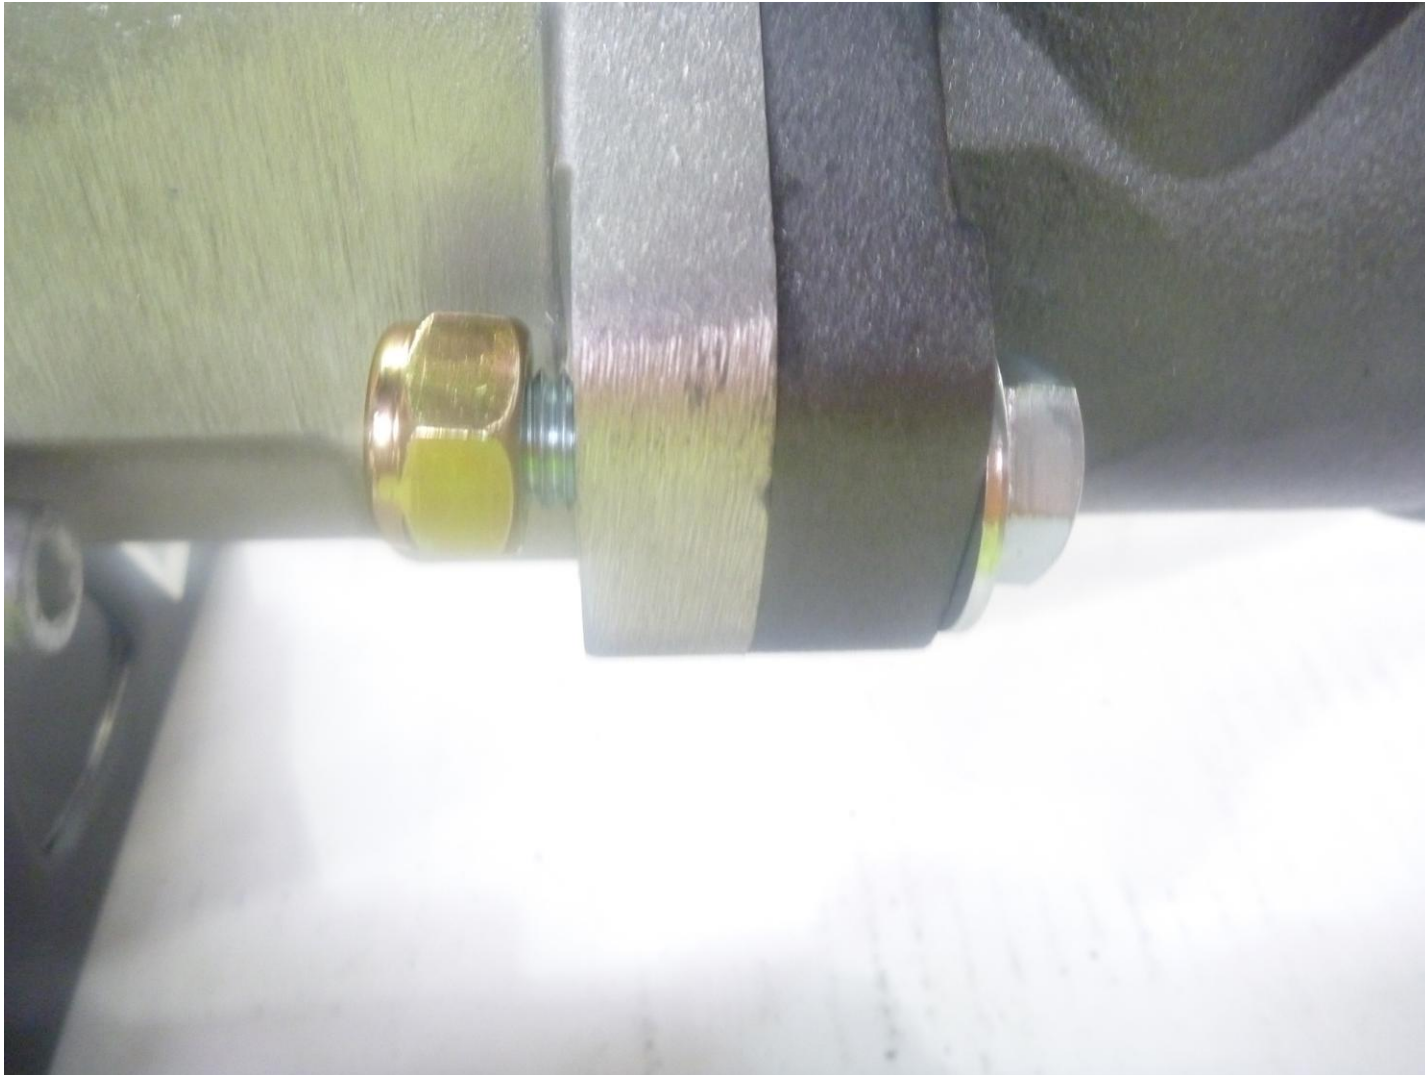

CROPLANDS

BK-1014 – BOLT KIT

Your Crop Protection Specialists