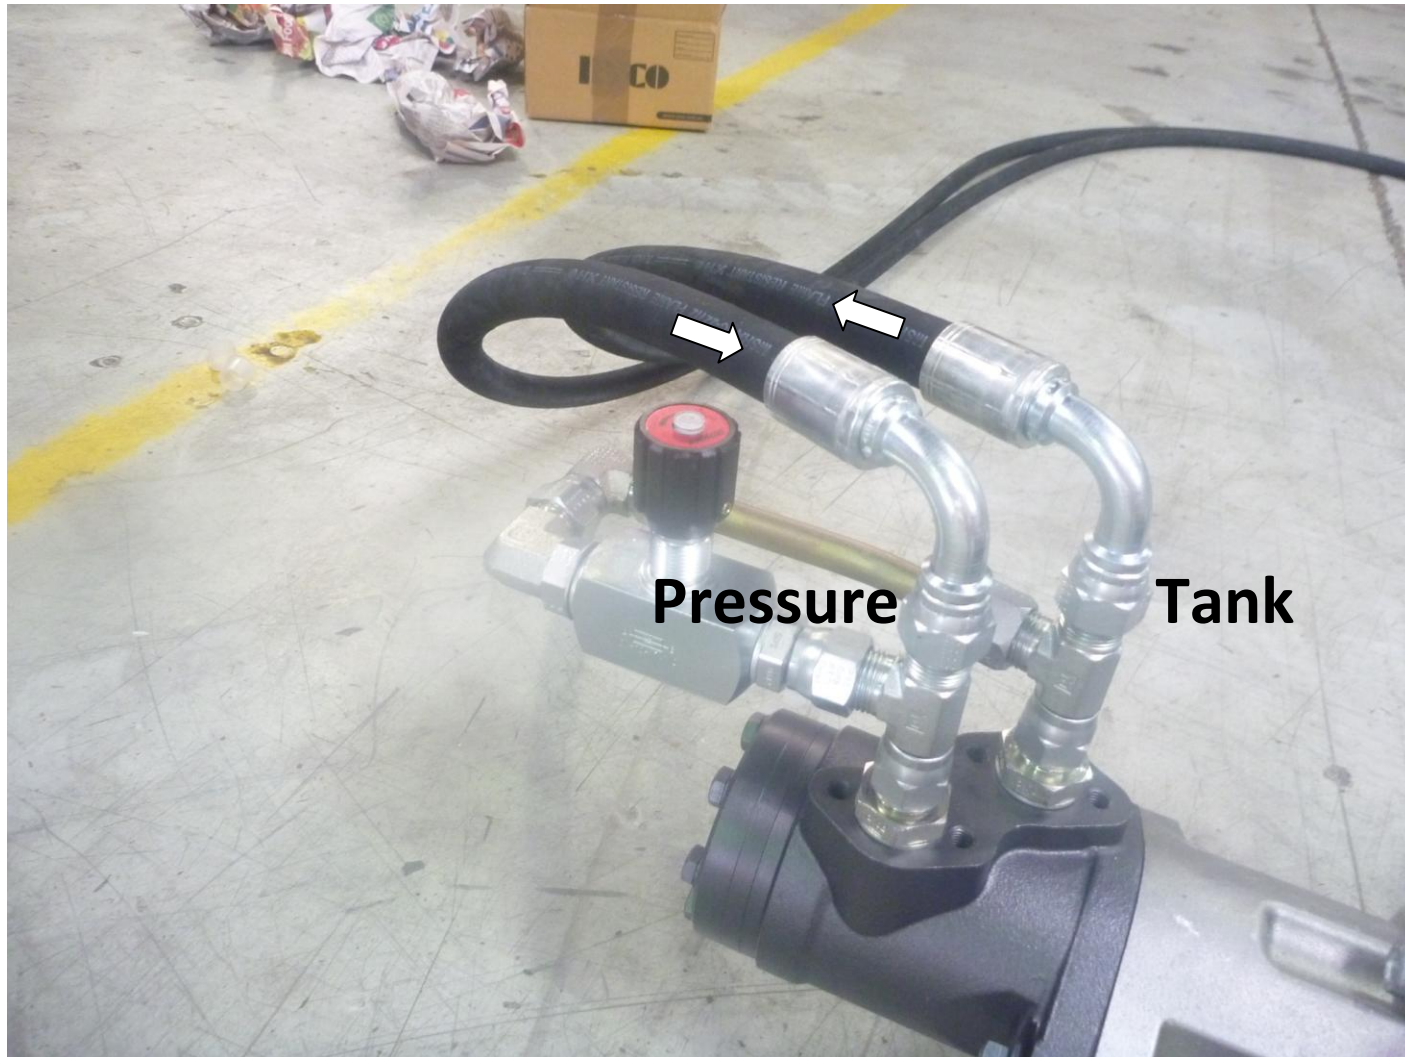

For pump speed sensor please order

A4670610-HA - Visio Viewer RPM Sensor kit

Your Crop Protection Specialists

CROPLANDS

OMP38-I-BMP – HYD MOTOR(OMP38) 1" SHAFT

36cc Motor

Your Crop Protection Specialists

CROPLANDS

BK-1014 – BOLT KIT

Your Crop Protection Specialists

CROPLANDS

BP-613B – OMP38 HOSE KIT C/W FLOW CONTROL

Your Crop Protection Specialists

CROPLANDS

BP-613NRV – HYD ½" NON RETURN VALVE KIT

Your Crop Protection Specialists