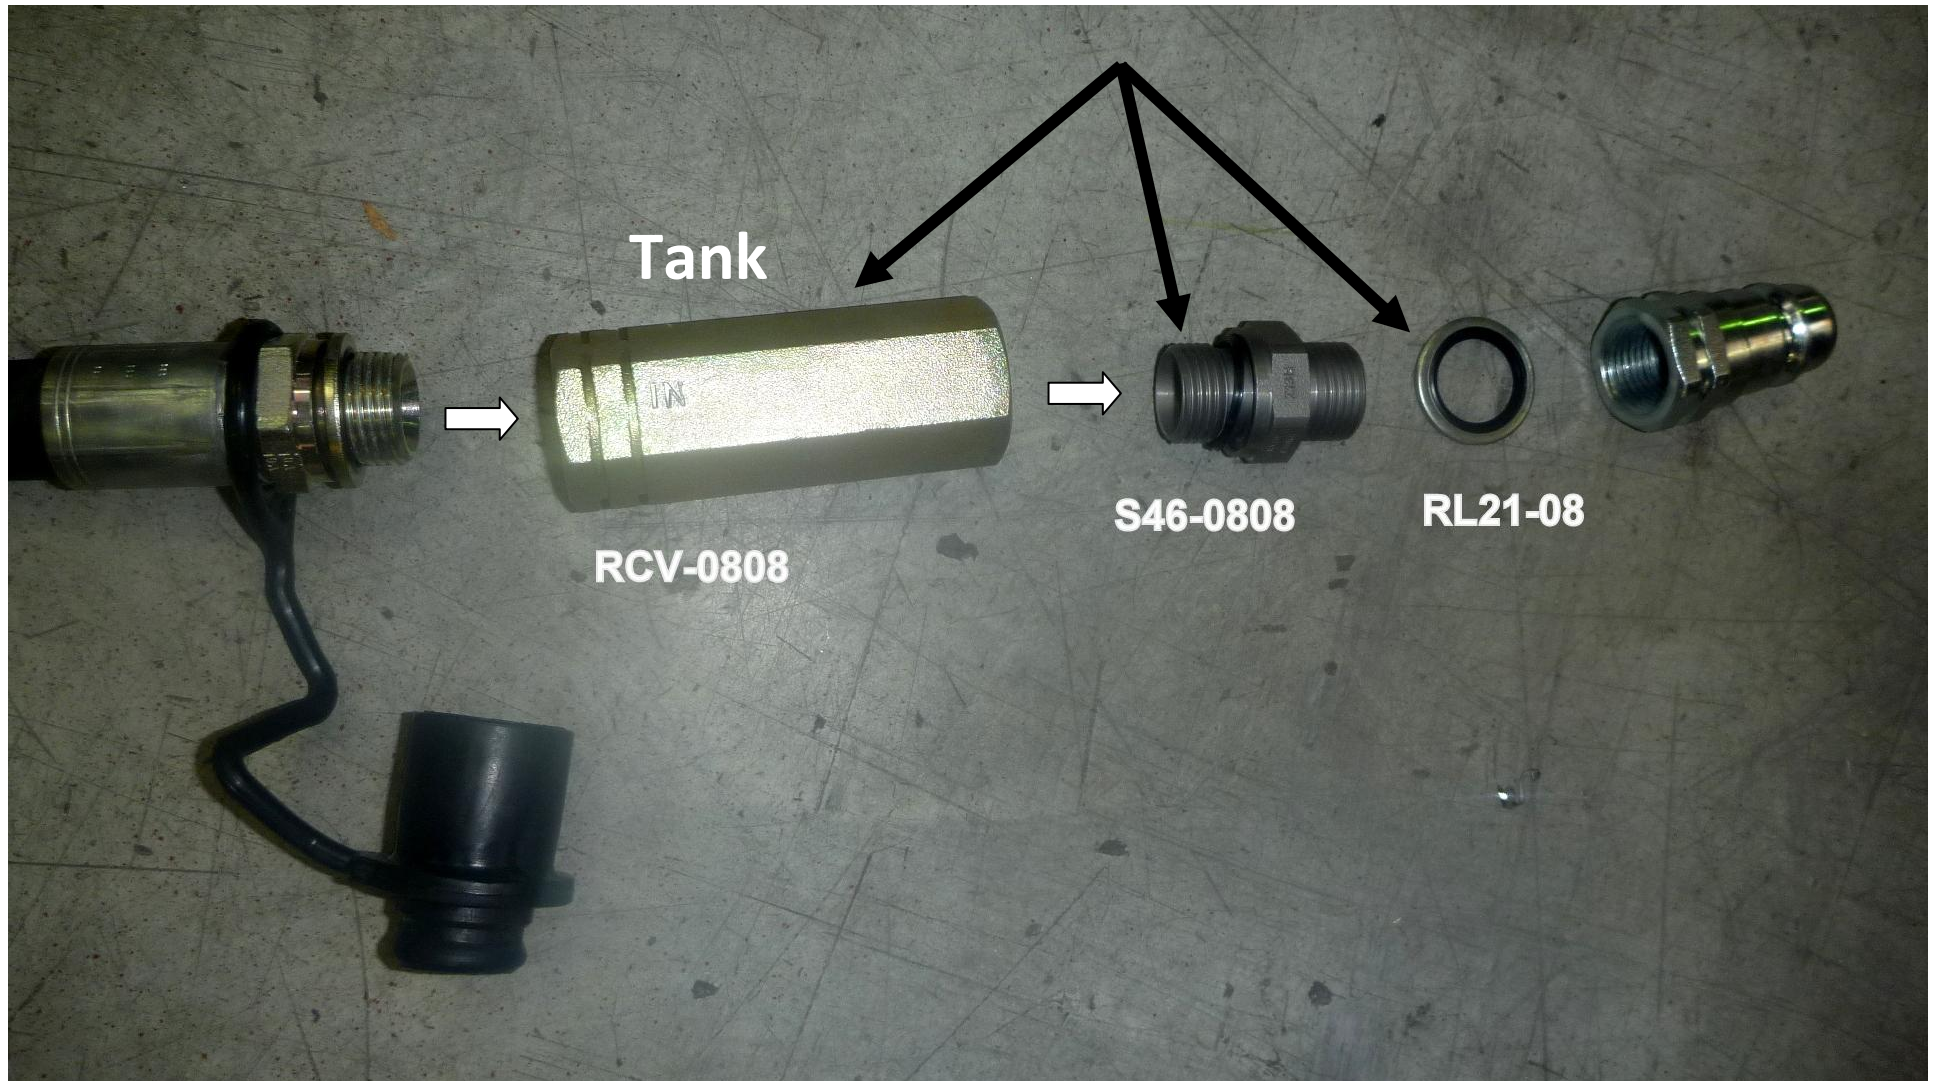

BK-1014 – BOLT KIT

Your Crop Protection Specialists

CROPLANDS

BP-613B – OMP38 HOSE KIT C/W FLOW CONTROL

Your Crop Protection Specialists

CROPLANDS

BP-613NRV – HYD ½" NON RETURN VALVE KIT

Your Crop Protection Specialists