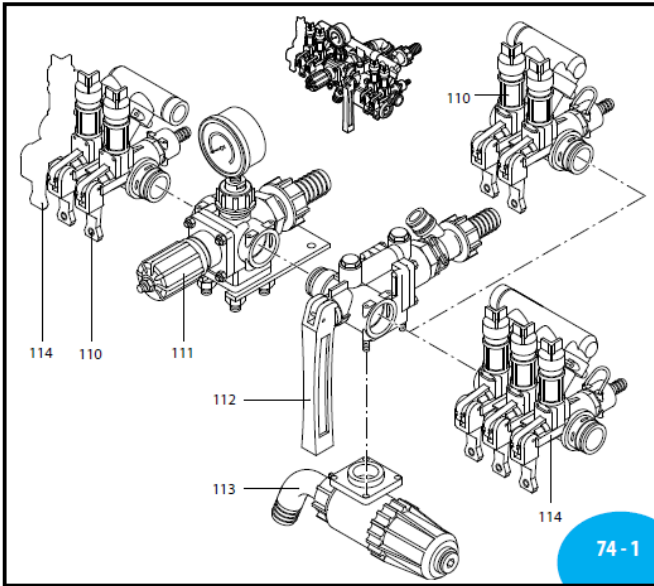

CROPLANDS PART NUMBERS: ARIDROM-4 – IDROMINUS 4 WAY CONTROLLER

74-1

UN970187-DD