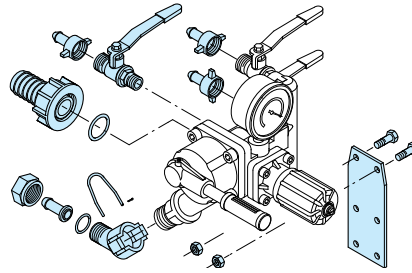

NOTE

SOME PARTS ARE NON-STOCK
ITEMS AND MAY NEED TO BE
ORDERED

VDR 50

NOTE

PLEASE ADD PREFIX **AR**
TO REFLECT CROPLANDS
PART NUMBER

Kit per/for VDR 50

KIT 978 "I"

UN000505-GF

KIT 991 "S"

UN000501-GF

KIT 946 "I" - "S"