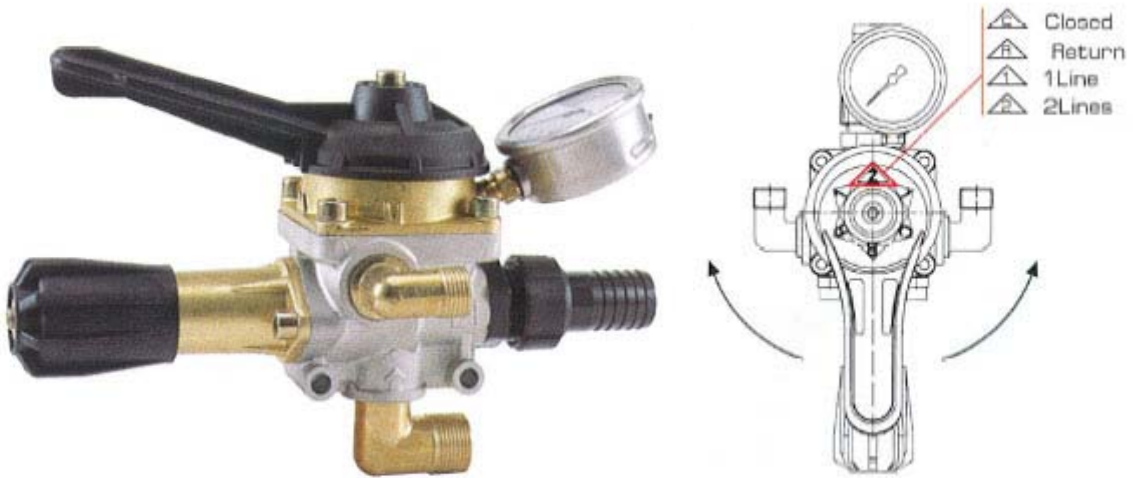

B170.206.8 (Manual Controller)

Maximum Pressure: 50 bar / 700 psi
 Maximum Capacity: 150 lpm
 Weight: 3.1 Kg

Repair Kit Part Number: **B170.302.30**