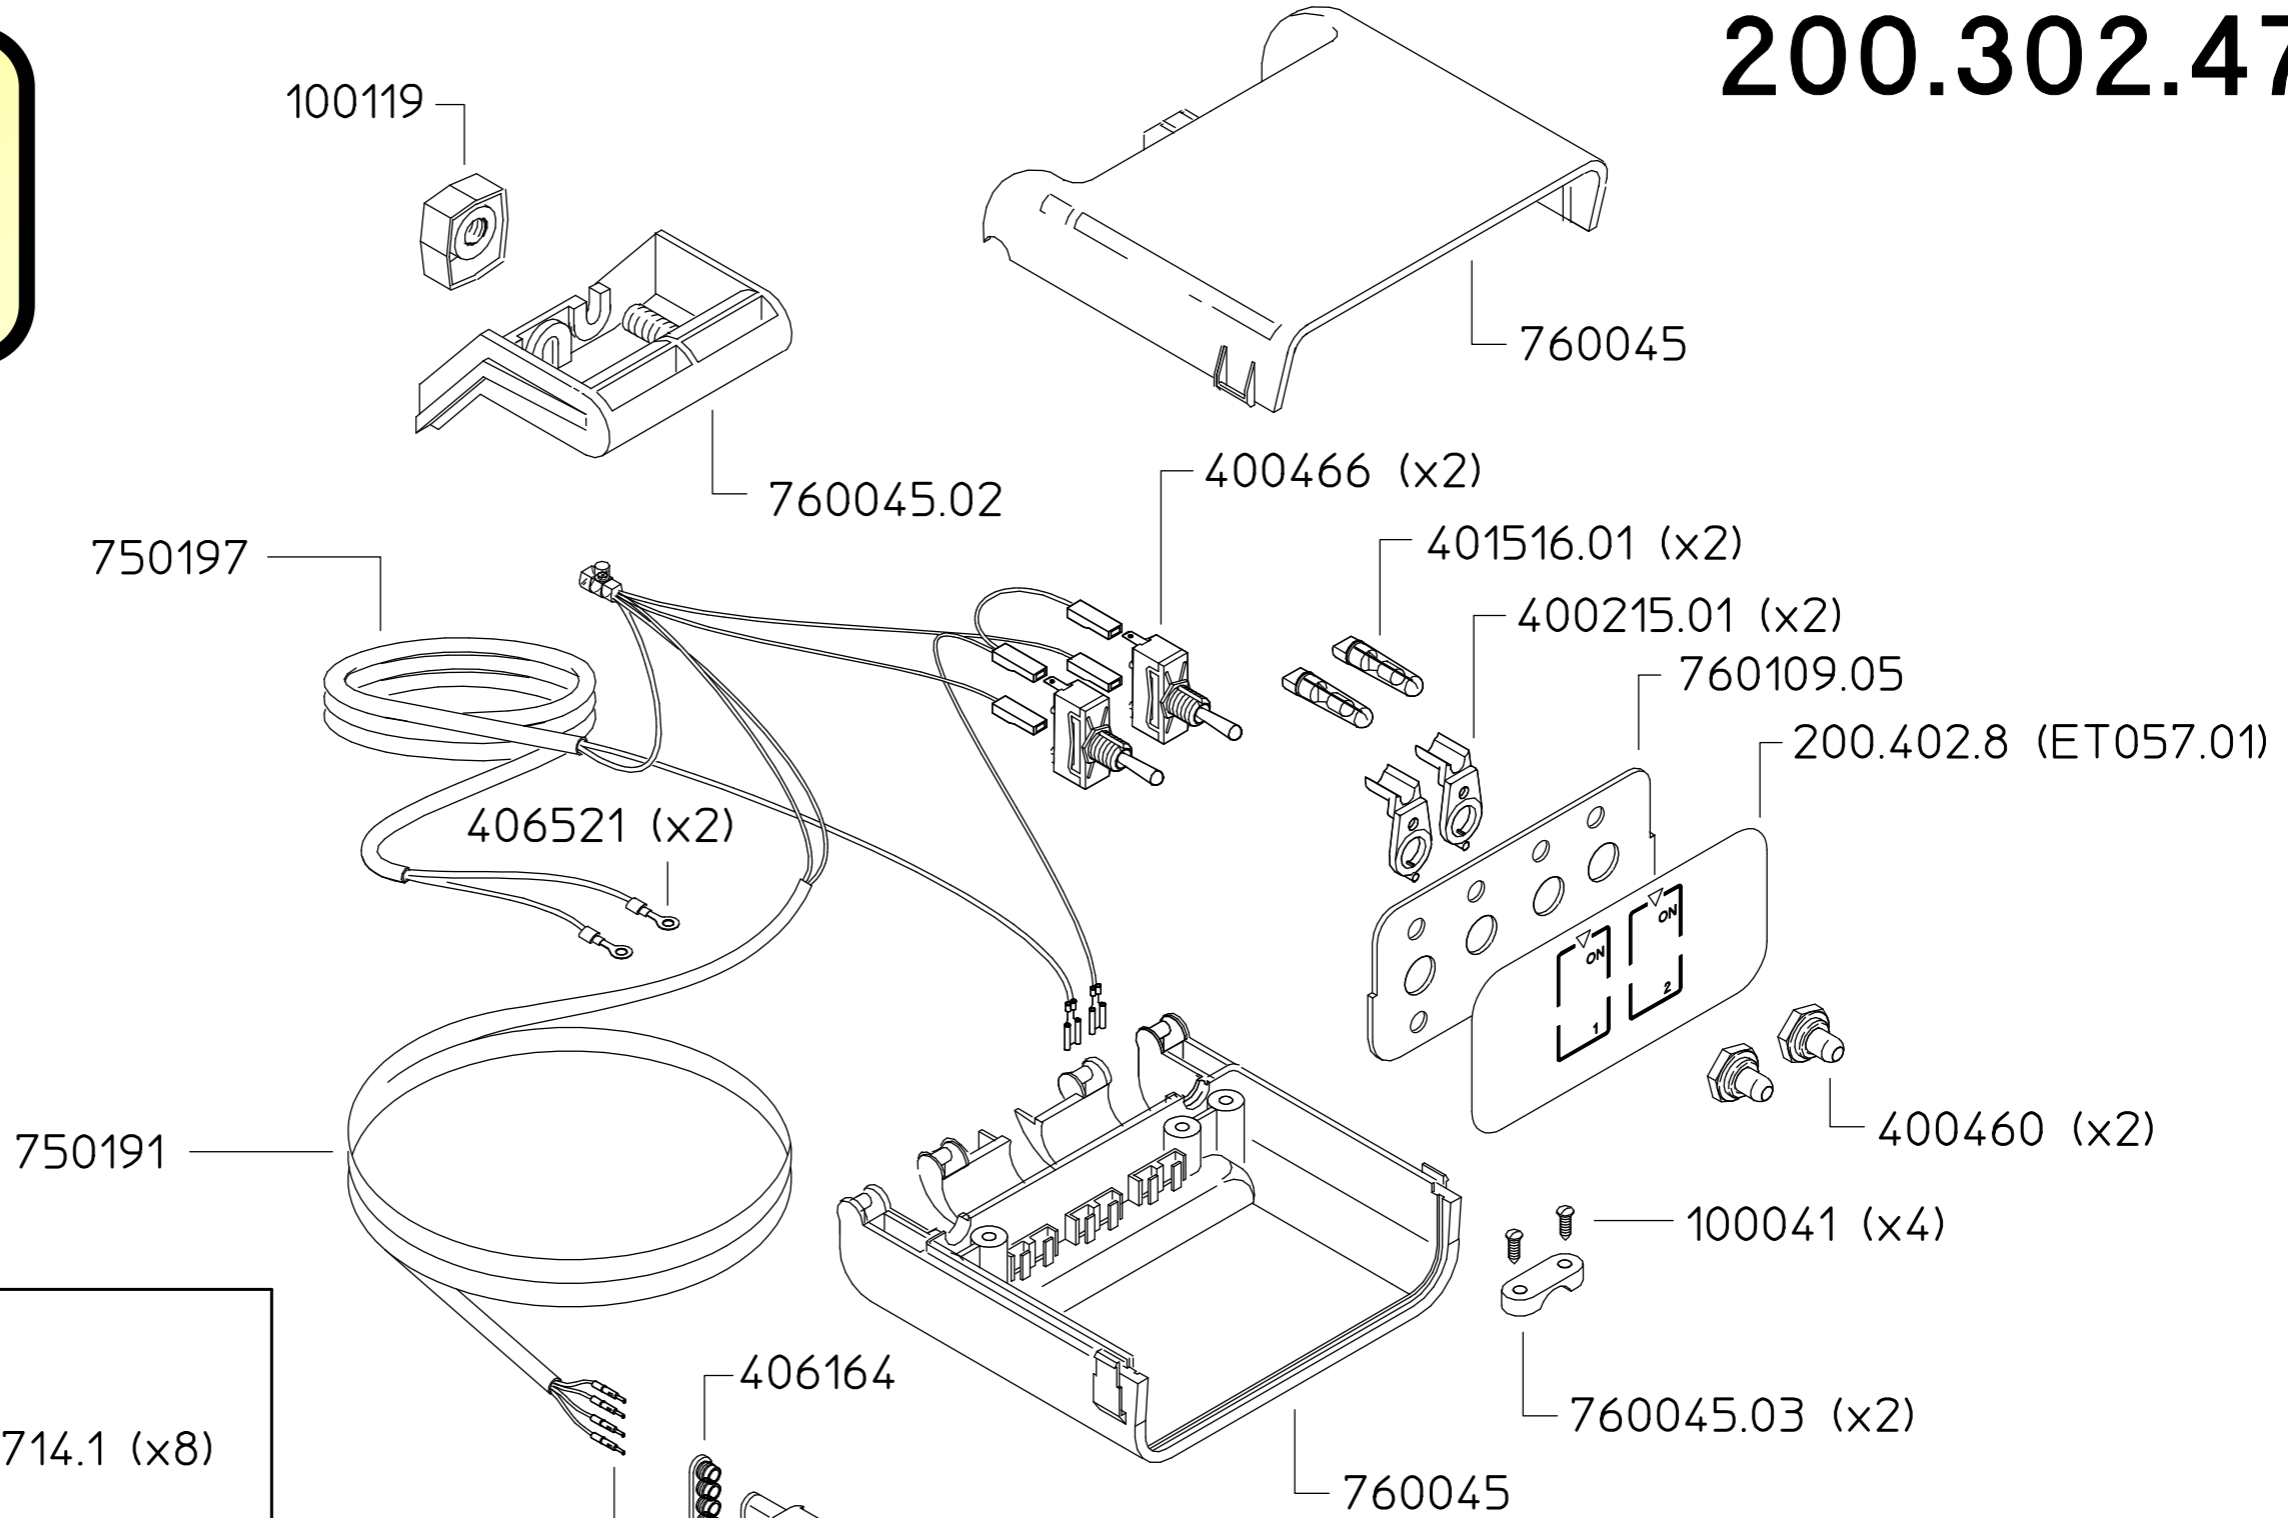

CROPLANDS PART NUMBERS: B200.302.47 – Braglia 2 Section Electric Controller

Where used: I-S4020

200.302.47

Models: 200.302.47 - 2 boom sections

- 200.302.47:** - *high resistance plastic materials box supplied with adjustable support*
- *heavy duty sealed industrial switches with metal handle wired without electronic circuit*
 - *boom section valve LED*
 - *fuse*
 - *2 m lenght 12Vdc complete cable*
 - *5 m valve connection cable with gasket seal*
 - *supplied with spare fuse, valve connection accessories and wiring diagram*

Weight: 200.302.47 1.0 kg / 2.2 lb

200.302.47

NOTE
PLEASE ADD PREFIX **B** TO
PART NUMBER TO REFLECT
CROPLANDS PART NUMBER

NOTE
SOME PARTS ARE NON-STOCK
ITEMS AND MAY NEED TO BE
ORDERED

| | | | |
|-------------------------------------------------------------------------------------------------------------------------------------------------------------------------|----------------------------------------------|------------------------|------------------------------|
| DESCRIZIONE: KIT CONTROL 200/2 | | N°revisione 06 | Data revisione 27/02/2013 |
|  Braglia SRL I-42122 REGGIO EMILIA - ITALY - UE Email tecnico@braglia.it | Tel. +39 0522 340648 Fax. +39 0522 345025 | DISEGNATO G.BRAGLIA | APPROVATO G.BRAGLIA |
| | Dis.N°/Codice 200.302.47 | | |