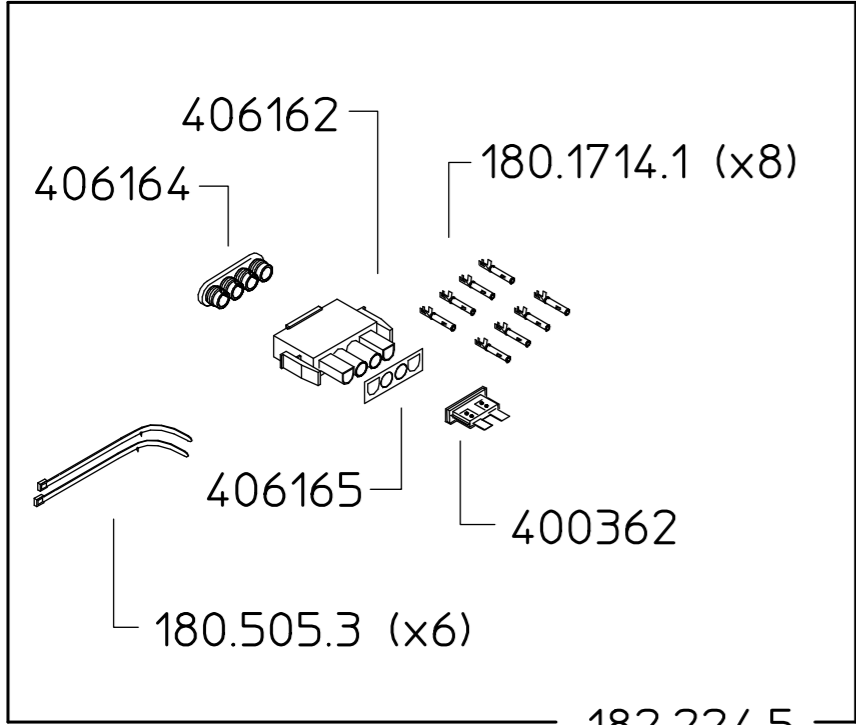

CROPLANDS PART NUMBERS: B200.302.47 – Braglia 2 Section Electric Controller

Where used: I-S4020

200.302.47

Models: 200.302.47 - 2 boom sections

- 200.302.47:** - *high resistance plastic materials box supplied with adjustable support*
- *heavy duty sealed industrial switches with metal handle wired without electronic circuit*
 - *boom section valve LED*
 - *fuse*
 - *2 m lenght 12Vdc complete cable*
 - *5 m valve connection cable with gasket seal*
 - *supplied with spare fuse, valve connection accessories and wiring diagram*

Weight: 200.302.47 1.0 kg / 2.2 lb

200.302.47

NOTE
PLEASE ADD PREFIX **B** TO
PART NUMBER TO REFLECT
CROPLANDS PART NUMBER

NOTE
SOME PARTS ARE NON-STOCK
ITEMS AND MAY NEED TO BE
ORDERED

| | | | |
|-------------------------------------------------------------------------------------------------------------------------------------------------------------------------|----------------------------------------------|------------------------|------------------------------|
| DESCRIZIONE: KIT CONTROL 200/2 | | N°revisione 06 | Data revisione 27/02/2013 |
|  Braglia SRL I-42122 REGGIO EMILIA - ITALY - UE Email tecnico@braglia.it | Tel. +39 0522 340648 Fax. +39 0522 345025 | DISEGNATO G.BRAGLIA | APPROVATO G.BRAGLIA |
| | Dis.N°/Codice 200.302.47 | | |