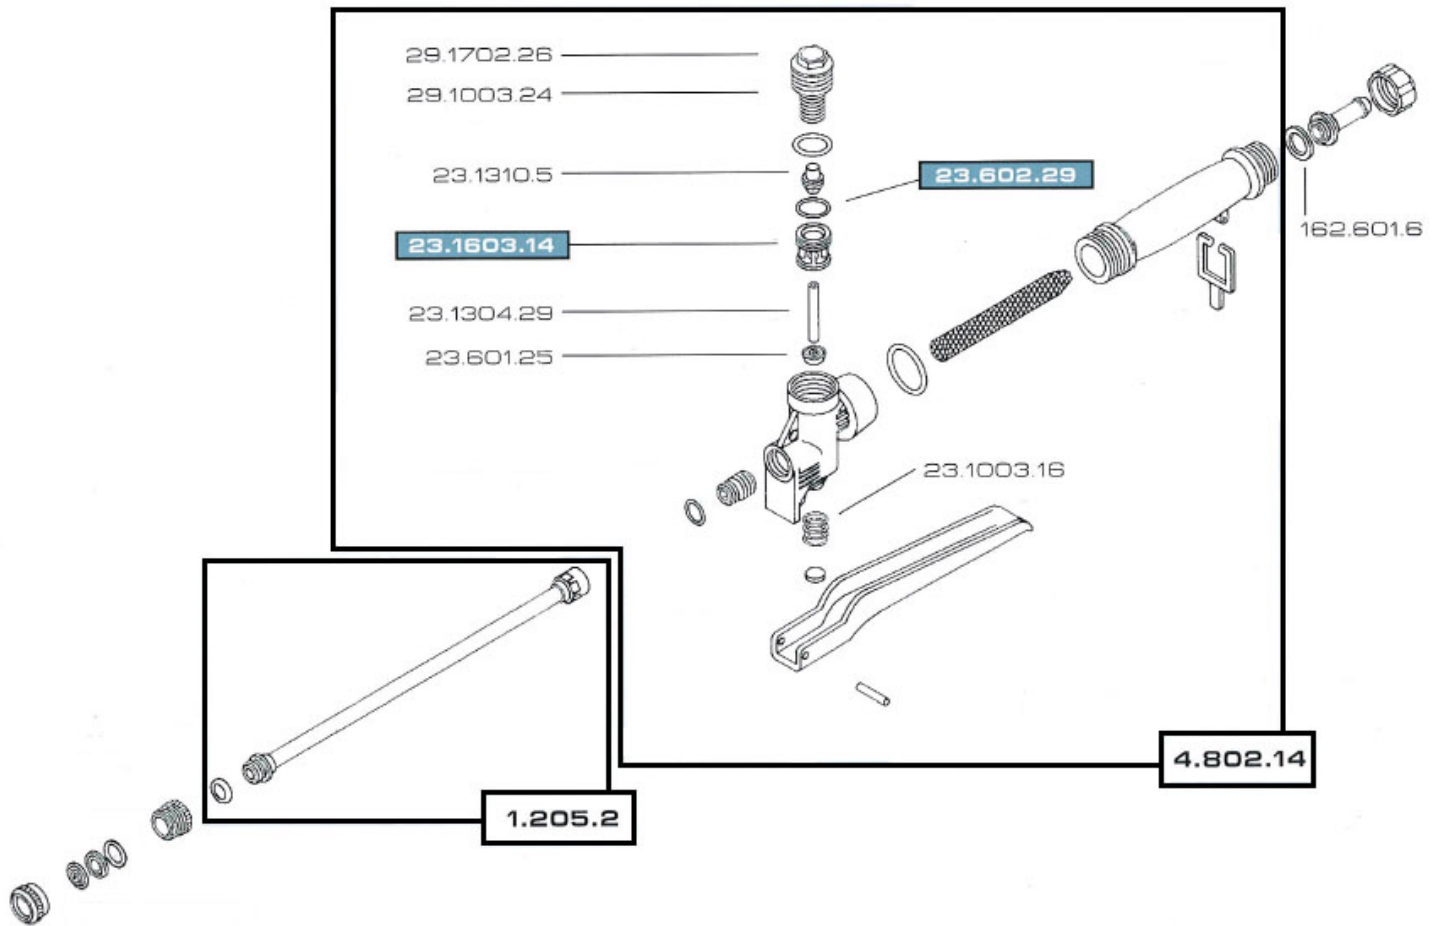

Medium pressure spraying with hand pumps, 12Vdc pumps, power spraying units and compressed air tanks.

Maximum Pressure: 20 bar / 300 psi
Weight: 250g
Length: 750 mm

A Repair Kit for the **B4.901.3** is available under the following part numbers **B4.302.2**.

NOTE

PLEASE ADD PREFIX **B** TO
PART NUMBER TO REFLECT
CROPLANDS PART NUMBER

NOTE

SOME PARTS ARE NON-STOCK
ITEMS AND MAY NEED TO BE
ORDERED