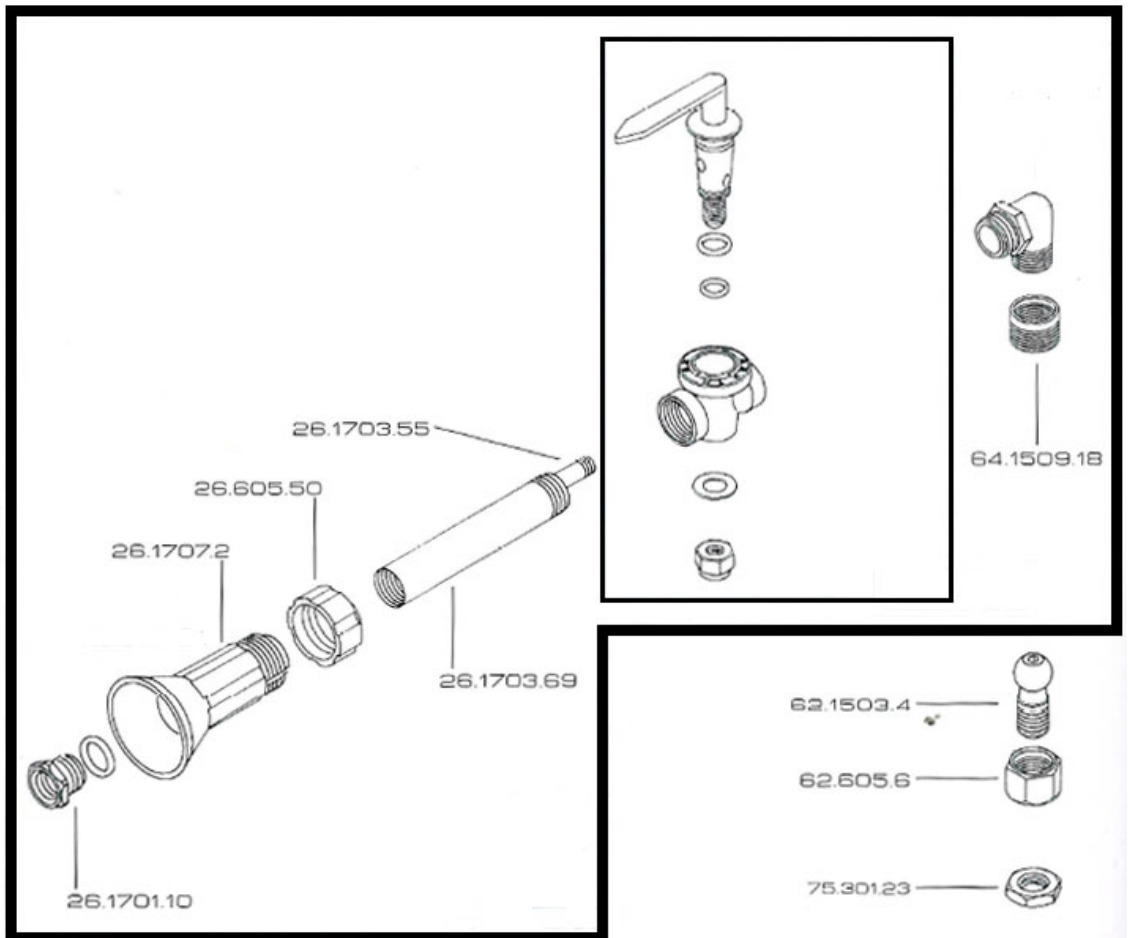

B64.610.69 Adjustable High Pressure Nozzle

For use on vineyards and orchard sprayers. Adjustable capacity, throw and spray pattern. Fine nebulization of 3500 droplets sq / in. Adjustable "TURBO" atomizer position. Fast nozzle orientation with the adjustable connection.

Maximum Pressure:

50 bar / 750 psi

Weight:

860g

68.1801.6

68.1802.51

26.1703.55

26.605.50