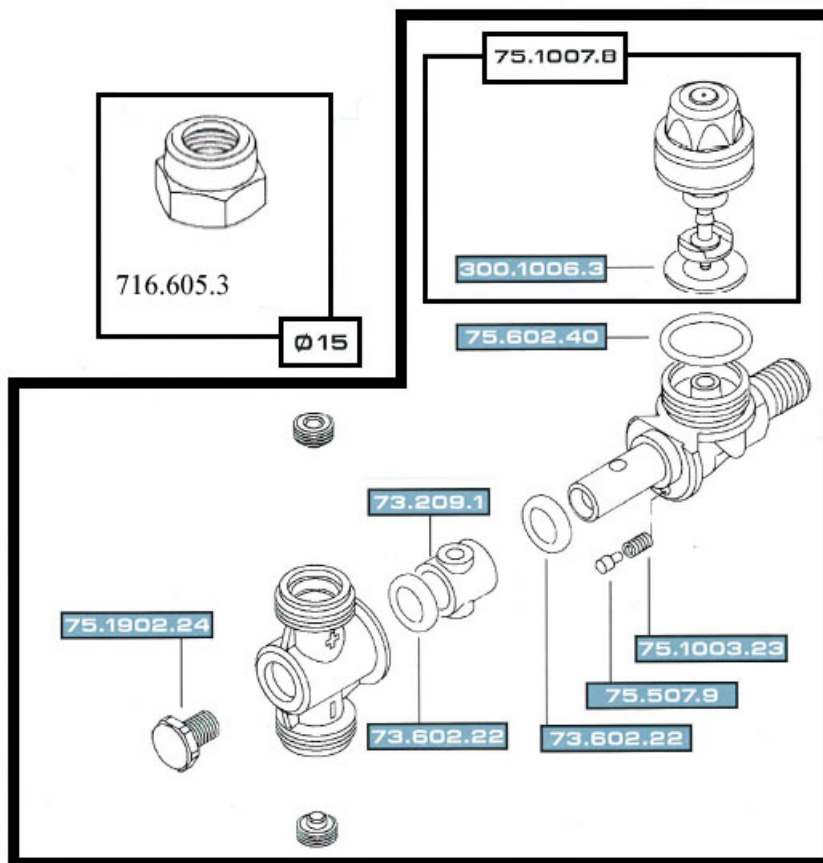

B716.617.2 Roll Over Body

For use on air blast sprayers. Very compact, roll over to select spray tips with two shut off positions. Two open positions at + 15 from vertical. A click point at each position. Check valve assures efficient and long lasting operations at low and high pressures.

Maximum Pressure:
Weight:

40 bar / 600 psi
255g

NOTE
SOME PARTS ARE NON-STOCK
ITEMS AND MAY NEED TO BE
ORDERED

NOTE
PLEASE ADD PREFIX **B** TO
PART NUMBER TO REFLECT
CROPLANDS PART NUMBER