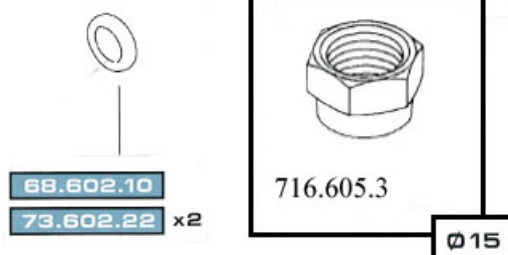

B716.617.2 Roll Over Body

For use on air blast sprayers. Very compact, roll over to select spray tips with two shut off positions. Two open positions at + 15 from vertical. A click point at each position. Check valve assures efficient and long lasting operations at low and high pressures.

Maximum Pressure:
Weight:

40 bar / 600 psi
255g

NOTE
SOME PARTS ARE NON-STOCK
ITEMS AND MAY NEED TO BE
ORDERED

NOTE
PLEASE ADD PREFIX **B** TO
PART NUMBER TO REFLECT
CROPLANDS PART NUMBER