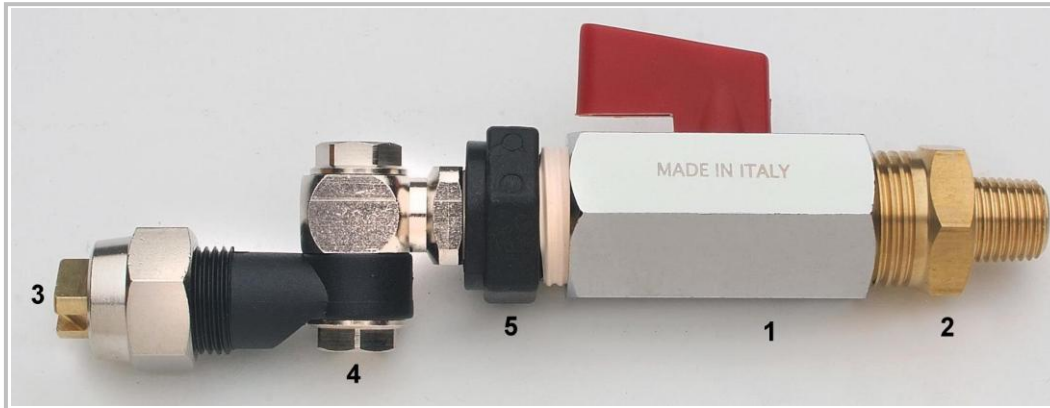

CROPLANDS PART NUMBERS: BOFLS FENCE LINE SPRAYER

ITEM	PART NUMBER	DESCRIPTION
1	BALL12F2M	BALL VALVE MINI ½" FF 2 WAY
2	TFM1412	NIPPLE ¼" X ½" BRASS
3	OC-04	JET OFF CENTRE #4 BRASS
4	B264.612.172	SWIVEL NOZZLE SINGLE ¼" BSPM
5	BJRB050-025	REDUCING BRUSH ½" M X ¼" FM
6	4193A-PP-5-50SS	STRAINER CKV POLY C/W 50SS MES (NOT SHOWN)