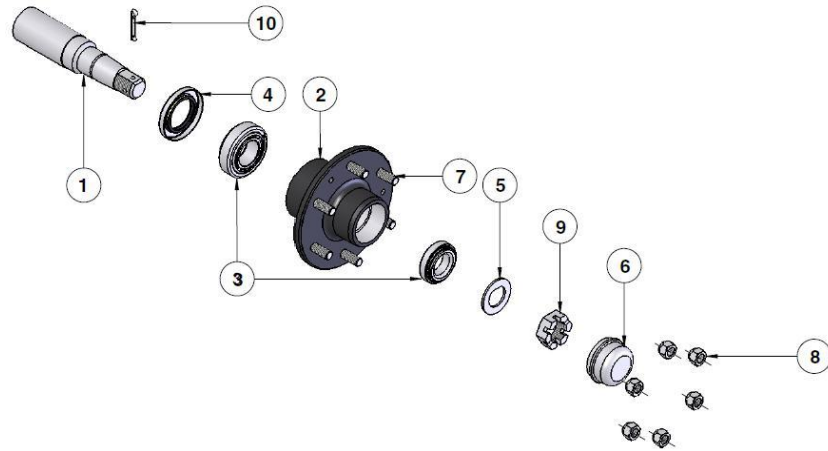

CROPLANDS PART NUMBERS: BP-400ADLA 4000L SUSPENSION TANDEM AXLE 1475mm TRACK WIDTH

Item	Part No.	Description	Qty
1	HP-199DB	STUB AXLE 65MM RND 6/205PCD TITAN ANDYS	4
2	BP-400-2	PIVOT BUSH TRAILING ARM 5/8"	8
3	BP-400-3	THRUST WASHER	4
4	BP-400ADLA-1	TRAILING ARM LEFT FRONT / RIGHT REAR	2
5	BP-400ADLA-2	TRAILING ARM RIGHT FRONT / LEFT REAR	2
6	BP-400ADLSPRING	SPRING 9 LEAF	2
6	BP-400ADSPRING	SPRING AND SEAT ASSY BP-400AD	2
7	BP-400ADLA-7	SPRING CLAMP	2
8	BP-400ADLA-8	ANTI RATTLE PLATE	2
9	<i>BP-400ADA-9</i>	SPRING SEAT ASSY	2
10	MT10013	SPEED SENSOR MOUNTING BRACKET <i>(not shown)</i>	1

Note: Drawing is for illustration purpose only
Refer to parts list.

STUB AXLE HP-199DB

Item	Croplands P/N	Max Description
1	<i>HP-199DB-1</i>	STUB 65RD x187mm LONG
2	HP-199DA-2	HUB 6/205PCD
3	HP-199DA-3	BEARING KIT 30208/30211
4	HP-199DA-4	TRIPLE LIP SEAL 100x70x12mm
4A	HP-199DA-4A	SEAL RING 57x70.5x16.5mm <i>(not shown)</i>
4B	HP-199DA-4B	WEAR RING TO SUIT T.L.S <i>(not shown)</i>
5	N/A	N/A
6	HP-199DA-6	DUST CAP <i>(3 screws items 11 and 12)</i>
7	HP-199F-7	WHEEL STUD M18x1.5x65
8	HP-199F-8	WHEEL NUT M18x1.5
9	HP-199DA-9	SLOTTED NUT M33x2
10	HP-199DA-10	SPLIT PIN M50x6
11	HP-199DA-11	SOCKET HEAD CAP SCREW M8x25 <i>(not shown)</i>
12	HP-199E-12	RIB LOCK WASHER M8 <i>(not shown)</i>