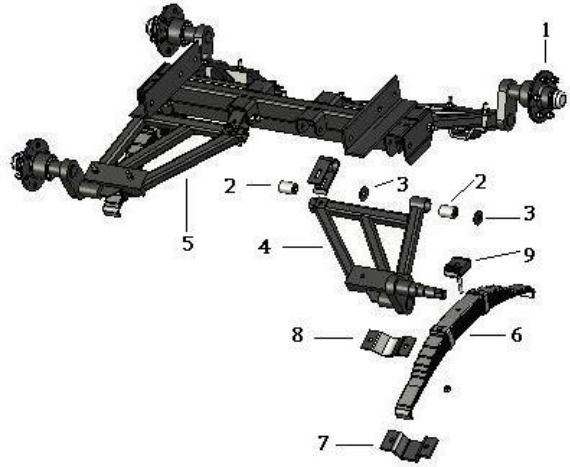

CROPLANDS PART NUMBERS: BP-400ADLA 4000L SUSPENSION TANDEM AXLE 1475mm TRACK WIDTH

Item	Part No.	Description	Qty
1	HP-199DB	STUB AXLE 65MM RND 6/205PCD TITAN ANDYS	4
2	BP-400-2	PIVOT BUSH TRAILING ARM 5/8"	8
3	BP-400-3	THRUST WASHER	4
4	BP-400ADLA-1	TRAILING ARM LEFT FRONT / RIGHT REAR	2
5	BP-400ADLA-2	TRAILING ARM RIGHT FRONT / LEFT REAR	2
6	BP-400ADLSPRING	SPRING 9 LEAF	2
6	BP-400ADSPRING	SPRING AND SEAT ASSY BP-400AD	2
7	BP-400ADLA-7	SPRING CLAMP	2
8	BP-400ADLA-8	ANTI RATTLE PLATE	2
9	<i>BP-400ADA-9</i>	SPRING SEAT ASSY	2
10	MT10013	SPEED SENSOR MOUNTING BRACKET <i>(not shown)</i>	1

Note: Drawing is for illustration purpose only
Refer to parts list.

STUB AXLE HP-199DB

Item	Croplands P/N	Max Description
1	<i>HP-199DB-1</i>	STUB 65RD x187mm LONG
2	HP-199DA-2	HUB 6/205PCD
3	HP-199DA-3	BEARING KIT 30208/30211
4	HP-199DA-4	TRIPLE LIP SEAL 100x70x12mm
4A	HP-199DA-4A	SEAL RING 57x70.5x16.5mm <i>(not shown)</i>
4B	HP-199DA-4B	WEAR RING TO SUIT T.L.S <i>(not shown)</i>
5	N/A	N/A
6	HP-199DA-6	DUST CAP <i>(3 screws items 11 and 12)</i>
7	HP-199F-7	WHEEL STUD M18x1.5x65
8	HP-199F-8	WHEEL NUT M18x1.5
9	HP-199DA-9	SLOTTED NUT M33x2
10	HP-199DA-10	SPLIT PIN M50x6
11	HP-199DA-11	SOCKET HEAD CAP SCREW M8x25 <i>(not shown)</i>
12	HP-199E-12	RIB LOCK WASHER M8 <i>(not shown)</i>

Note: Parts in italics are non-stock items and may need to be ordered