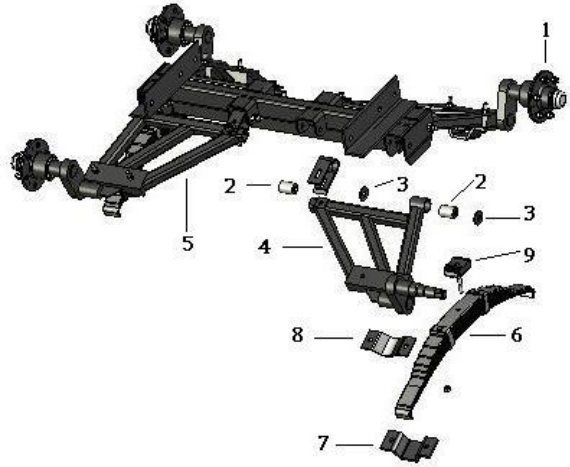

CROPLANDS PART NUMBERS: BP-400J

3000L SUSPENSION TANDEM AXLE 1475mm TRACK WIDTH

Item	Part No.	Description	Qty
1	HP-199D	STUB AXLE 65MM RND 6/205PCD TITAN FAD	4
2	BP-400-2	PIVOT BUSH TRAILING ARM 5/8"	8
3	BP-400-3	THRUST WASHER	4
4	BP-400J-1	TRAILING ARM LEFT FRONT/RIGHT REAR	2
5	<i>BP-400J-2</i>	TRAILING ARM RIGHT FRONT/LEFT REAR	2
6	BP-400JASPRING	SPRING AND SPRING SEAT ASSY	2
7	BP-400D-7	SPRING CLAMP	2
8	BP-400D-8	ANTI RATTLE PLATE	2
9	<i>BP-400JA-9</i>	SPRING SEAT ASSY	2
	MT10013	SPEED SENSOR MOUNTING BRACKET <i>(not shown)</i>	1

*Note: Drawing is for illustration purpose only
Refer to parts list.*

STUB AXLE HP-199D

Item	Croplands P/N	Max Description
1	<i>HP-199D-1</i>	STUB 65RND x400mm LONG
2	<i>HP-199D-2</i>	HUB 6/205PCD
3	HP-199DA-3	BEARING KIT 30208/30211
4	HP-199DSEAL	TRIPLE LIP SEAL 100x70x12mm
5	N/A	N/A
6	HP-199DCAP	DUST CAP 80mm
7	HP-199STUD	WHEEL STUD M18x1.5x55
8	HP-199F-8	WHEEL NUT M18x1.5
9	<i>HP-199DA-9</i>	SLOTTED NUT M33x2
10	HP-199DA-10	SPLIT PIN M50x6

Note: Parts in italics are non-stock items and may need to be ordered