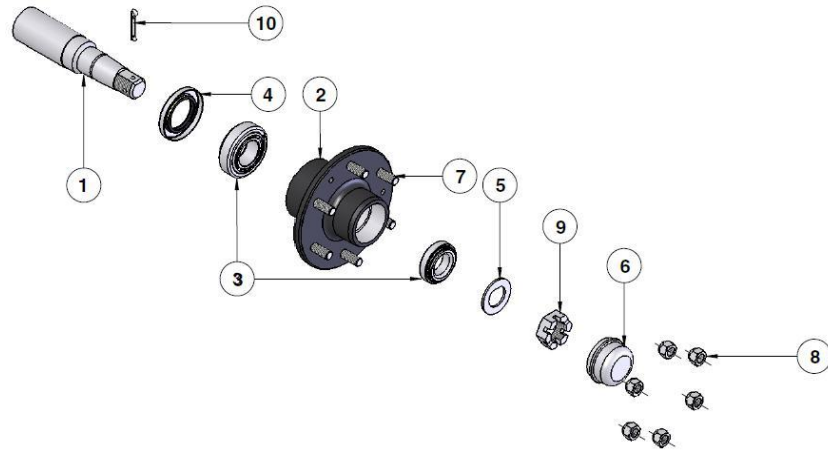

CROPLANDS PART NUMBERS: BP-400J

3000L SUSPENSION TANDEM AXLE 1475mm TRACK WIDTH

Item	Part No.	Description	Qty
1	HP-199D	STUB AXLE 65MM RND 6/205PCD TITAN FAD	4
2	BP-400-2	PIVOT BUSH TRAILING ARM 5/8"	8
3	BP-400-3	THRUST WASHER	4
4	BP-400J-1	TRAILING ARM LEFT FRONT/RIGHT REAR	2
5	<i>BP-400J-2</i>	TRAILING ARM RIGHT FRONT/LEFT REAR	2
6	BP-400JASPRING	SPRING AND SPRING SEAT ASSY	2
7	BP-400D-7	SPRING CLAMP	2
8	BP-400D-8	ANTI RATTLE PLATE	2
9	<i>BP-400JA-9</i>	SPRING SEAT ASSY	2
	MT10013	SPEED SENSOR MOUNTING BRACKET <i>(not shown)</i>	1

*Note: Drawing is for illustration purpose only
Refer to parts list.*

STUB AXLE HP-199D

Item	Croplands P/N	Max Description
1	<i>HP-199D-1</i>	STUB 65RND x400mm LONG
2	<i>HP-199D-2</i>	HUB 6/205PCD
3	HP-199DA-3	BEARING KIT 30208/30211
4	HP-199DSEAL	TRIPLE LIP SEAL 100x70x12mm
5	N/A	N/A
6	HP-199DCAP	DUST CAP 80mm
7	HP-199STUD	WHEEL STUD M18x1.5x55
8	HP-199F-8	WHEEL NUT M18x1.5
9	<i>HP-199DA-9</i>	SLOTTED NUT M33x2
10	HP-199DA-10	SPLIT PIN M50x6