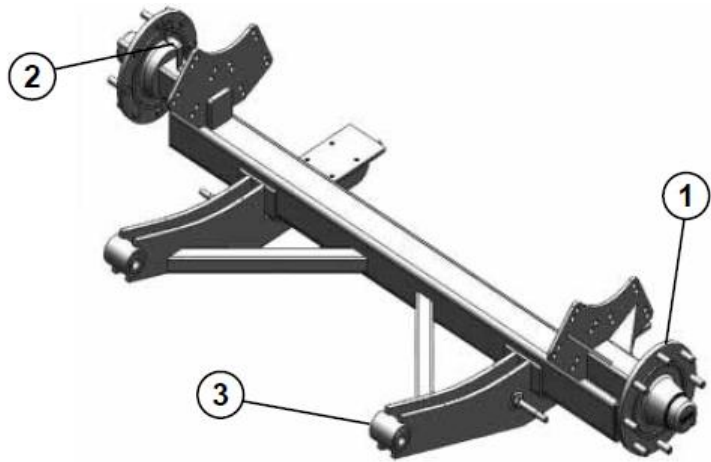

CROPLANDS PART NUMBERS: BP-509E PEGASUS 4000L/5000L AIRRIDE FIXED AXLE 8 STUD

Item	Part No.	Description	Qty
1	BP-545A	STUB AXLE 90mm 8/275 PCD	2
2	MT10013	SPEED SENSOR MOUNTING BRACKET	1
3	BP-809-4	FLEXIBLE BUSH AIRRIDE SUSPENSION	2
4	WT1234	AIRRIDE AXLE BOLT M30X190 <i>(not shown)</i>	2
5	WT1235NL	AIRRIDE AXLE NYLO NUT M30 <i>(not shown)</i>	2

*Note: Drawing is for illustration purpose only
Refer to parts list.*

Item	PART No.	Description
1	BP-532-1	STUB AXLE 90SQ x 538 LONG
2	BP-545A-2	WHEELHUB 8/275 PCD
3	BP-532-3	BEARING Kit 30311/32216
4	BP-532-4	TRIPLE LIP SEAL 140x100x12mm
5	BP-532-5	WASHER 1 3/4' GR.8
6	BP-532-6	SLOTTED/CASTLE NUT M45x2
7	BP-532-7	SPLIT PIN 80x8MM
8	BP-532-8	DUST CAP 120mm <i>(4 screws needed items 13 and 14)</i>
9	HP-199F-7	WHEEL STUD M18x1.5x65
10	HP-199F-8	WHEEL NUT M18x1.5
11	BP-532-11	SEAL RING 100.5x82x16mm
12	BP-532-12	WEAR RING (to suit triple lip seal)
13	BP-532-13	SOCKET HEAD CAP SCREW M6x20 <i>(not shown)</i>
14	BP-532-14	M6 RIB LOCK WASHER <i>(not shown)</i>

STUB AXLE BP-545A