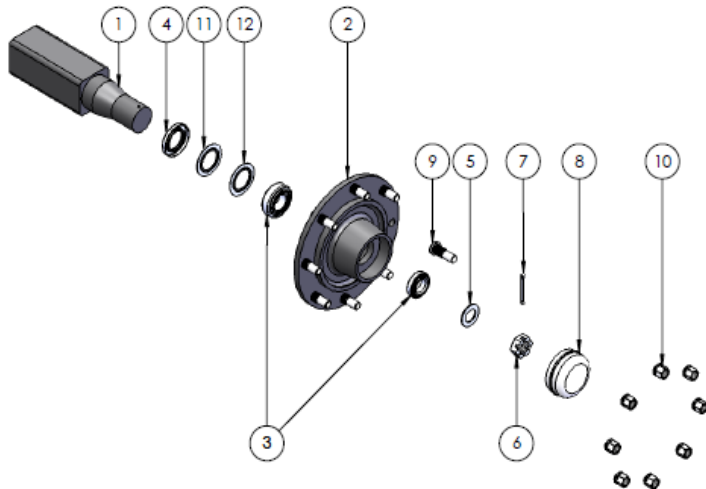

CROPLANDS PART NUMBERS: BP-509E PEGASUS 4000L/5000L AIRRIDE FIXED AXLE 8 STUD

Item	Part No.	Description	Qty
1	BP-545A	STUB AXLE 90mm 8/275 PCD	2
2	MT10013	SPEED SENSOR MOUNTING BRACKET	1
3	BP-809-4	FLEXIBLE BUSH AIRRIDE SUSPENSION	2
4	WT1234	AIRRIDE AXLE BOLT M30X190 <i>(not shown)</i>	2
5	WT1235NL	AIRRIDE AXLE NYLO NUT M30 <i>(not shown)</i>	2

*Note: Drawing is for illustration purpose only
Refer to parts list.*

Item	PART No.	Description
1	BP-532-1	STUB AXLE 90SQ x 538 LONG
2	BP-545A-2	WHEELHUB 8/275 PCD
3	BP-532-3	BEARING Kit 30311/32216
4	BP-532-4	TRIPLE LIP SEAL 140x100x12mm
5	BP-532-5	WASHER 1 3/4' GR.8
6	BP-532-6	SLOTTED/CASTLE NUT M45x2
7	BP-532-7	SPLIT PIN 80x8MM
8	BP-532-8	DUST CAP 120mm <i>(4 screws needed items 13 and 14)</i>
9	HP-199F-7	WHEEL STUD M18x1.5x65
10	HP-199F-8	WHEEL NUT M18x1.5
11	BP-532-11	SEAL RING 100.5x82x16mm
12	BP-532-12	WEAR RING (to suit triple lip seal)
13	BP-532-13	SOCKET HEAD CAP SCREW M6x20 <i>(not shown)</i>
14	BP-532-14	M6 RIB LOCK WASHER <i>(not shown)</i>

STUB AXLE BP-545A