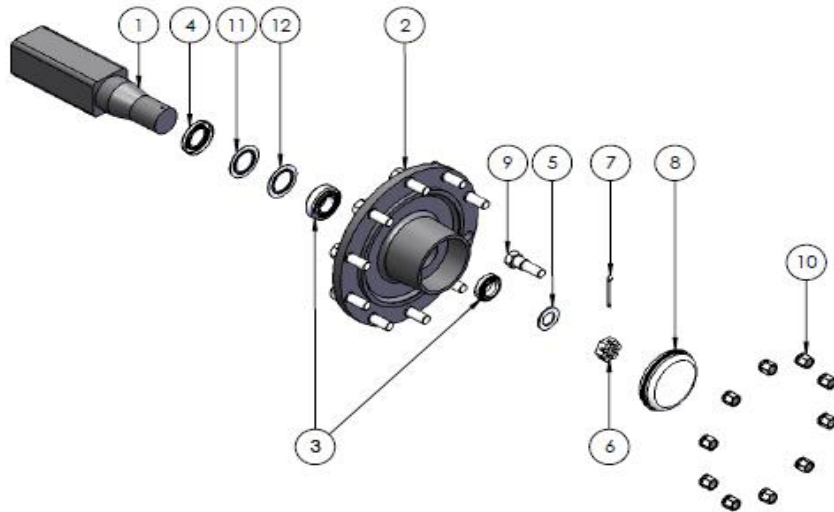

Item	Part No.	Description	Qty
1	BP-532A	STUB AXLE 90mm 10/335PCD 538LG	2
2	MT10013	SPEED SENSOR MOUNTING BRACKET	1
3	BP-809-4	FLEXIBLE BUSH AIRRIDE SUSPENSION	2
4	WT1234	AIRRIDE AXLE BOLT M30X190 <i>(not shown)</i>	2
5	WT1235NL	AIRRIDE AXLE NYLOC NUT M30 <i>(not shown)</i>	2

*Note: Drawing is for illustration purpose only
Refer to parts list.*

Item	Part No.	Description
1	BP-532-1	STUB AXLE 90SQx538 LONG
2	BP-532-2	WHEELHUB 10/335 PCD
3	BP-532-3	BEARING Kit 30311/32216
4	BP-532-4	TRIPLE LIP SEAL 140x100x12mm
5	BP-532-5	WASHER 1 3/4' GR.8
6	BP-532-6	SLOTTED/CASTLE NUT M45x2
7	BP-532-7	SPLIT PIN 80x8MM
8	BP-532-8	DUST CAP 120mm <i>(4 screws items 13 and 14)</i>
9	BP-532-9	WHEEL STUD M22x1.5x 85
10	BP-532-10	WHEEL NUT M22x1.5
11	BP-532-11	SEAL RING 100.5x82x16mm
12	BP-532-12	WEAR RING <i>(to suit triple lip seal)</i>
13	BP-532-13	SOCKET HEAD CAP SCREW M6x20 <i>(not shown)</i>
14	BP-532-14	M6 RIB LOCK WASHER <i>(not shown)</i>

STUB AXLE BP-532A