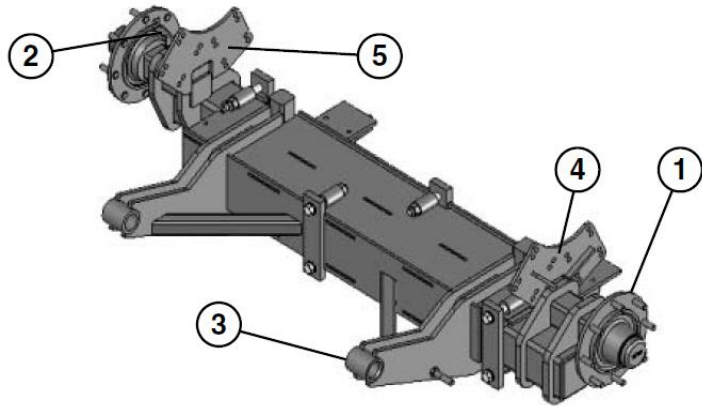

CROPLANDS PART NUMBERS: BP-509H PEGASUS 4000L/5000L ADJUSTABLE AIRRIDE AXLE 8 STUD

Item	Part No.	Description	Qty
1	BP-545A	STUB AXLE 90mm 8/275 PCD	2
2	MT10013	SPEED SENSOR MOUNTING BRACKET	1
3	BP-809-4	FLEXIBLE BUSH AIRRIDE SUSPENSION	2
4	BP-509H-3L	AXLE BP-509F 10 STUD LH	1
5	BP-509H-3R	AXLE BP-509F 10 STUD RH	1
6	WT1234	AIRRIDE AXLE BOLT M30X190 (not shown)	2
7	WT1235NL	AIRRIDE AXLE NYLOC NUT M30 (not shown)	2

Note: Drawing is for illustration purpose only
Refer to parts list.

Item	PART No.	Description
1	BP-532-1	STUB AXLE 90SQ x 538 LONG
2	BP-545A-2	WHEELHUB 8/275 PCD
3	BP-532-3	BEARING Kit 30311/32216
4	BP-532-4	TRIPLE LIP SEAL 140x100x12mm
5	BP-532-5	WASHER 1 3/4' GR.8
6	BP-532-6	SLOTTED/CASTLE NUT M45x2
7	BP-532-7	SPLIT PIN 80x8MM
8	BP-532-8	DUST CAP 120mm (4 screws needed items 13 and 14)
9	HP-199F-7	WHEEL STUD M18x1.5x65
10	HP-199F-8	WHEEL NUT M18x1.5
11	BP-532-11	SEAL RING 100.5x82x16mm
12	BP-532-12	WEAR RING (to suit triple lip seal)
13	BP-532-13	SOCKET HEAD CAP SCREW M6x20 (not shown)
14	BP-532-14	M6 RIB LOCK WASHER (not shown)

STUB AXLE BP-545A