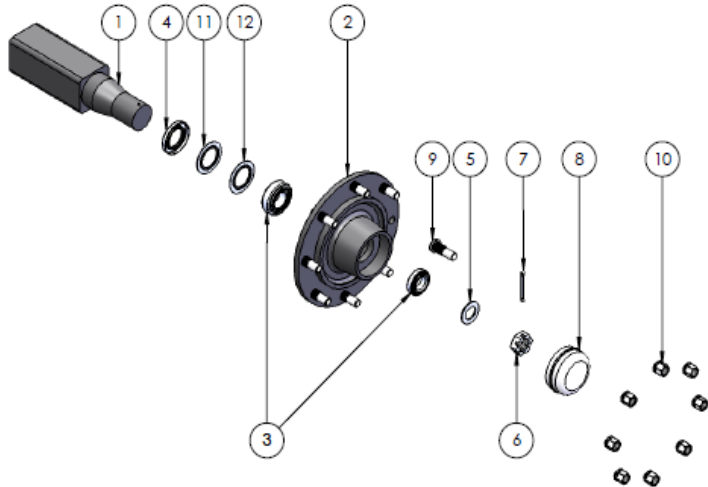

CROPLANDS PART NUMBERS: BP-509H PEGASUS 4000L/5000L ADJUSTABLE AIRRIDE AXLE 8 STUD

Item	Part No.	Description	Qty
1	BP-545A	STUB AXLE 90mm 8/275 PCD	2
2	MT10013	SPEED SENSOR MOUNTING BRACKET	1
3	BP-809-4	FLEXIBLE BUSH AIRRIDE SUSPENSION	2
4	BP-509H-3L	AXLE BP-509F 10 STUD LH	1
5	BP-509H-3R	AXLE BP-509F 10 STUD RH	1
6	WT1234	AIRRIDE AXLE BOLT M30X190 (not shown)	2
7	WT1235NL	AIRRIDE AXLE NYLOC NUT M30 (not shown)	2

Note: Drawing is for illustration purpose only
Refer to parts list.

Item	PART No.	Description
1	BP-532-1	STUB AXLE 90SQ x 538 LONG
2	BP-545A-2	WHEELHUB 8/275 PCD
3	BP-532-3	BEARING Kit 30311/32216
4	BP-532-4	TRIPLE LIP SEAL 140x100x12mm
5	BP-532-5	WASHER 1 3/4' GR.8
6	BP-532-6	SLOTTED/CASTLE NUT M45x2
7	BP-532-7	SPLIT PIN 80x8MM
8	BP-532-8	DUST CAP 120mm (4 screws needed items 13 and 14)
9	HP-199F-7	WHEEL STUD M18x1.5x65
10	HP-199F-8	WHEEL NUT M18x1.5
11	BP-532-11	SEAL RING 100.5x82x16mm
12	BP-532-12	WEAR RING (to suit triple lip seal)
13	BP-532-13	SOCKET HEAD CAP SCREW M6x20 (not shown)
14	BP-532-14	M6 RIB LOCK WASHER (not shown)

STUB AXLE BP-545A