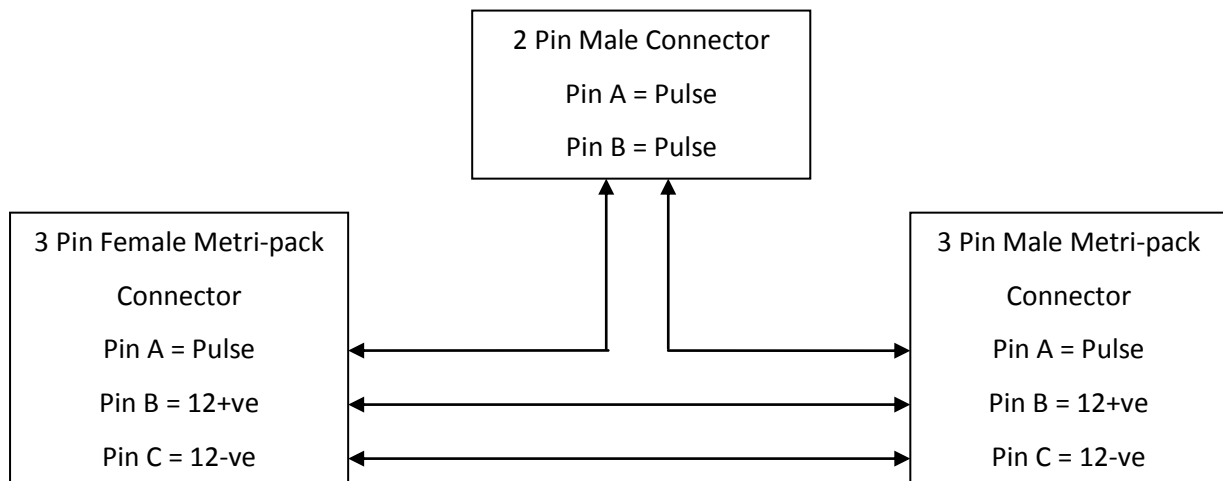

## CROPLANDS PART NUMBER: BP-800-11-3

**Parts Supplied:** 1 x Loom, 1 x Switch housing bracket, 1 x Switch

**Description:** Loom and switch assembly for boom flush feature on 8000L Pegasus

**Service and Parts advice**