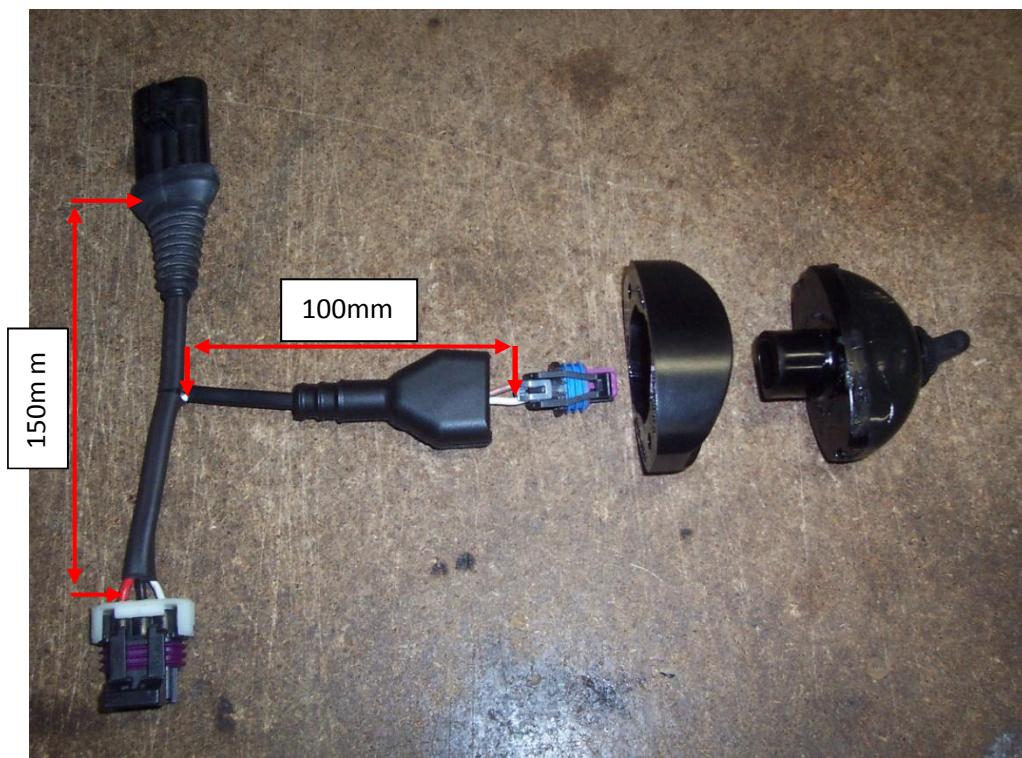

## CROPLANDS PART NUMBER: BP-800-11-3

**Parts Supplied:** 1 x Loom, 1 x Switch housing bracket, 1 x Switch

**Description:** Loom and switch assembly for boom flush feature on 8000L Pegasus

**Service and Parts advice**