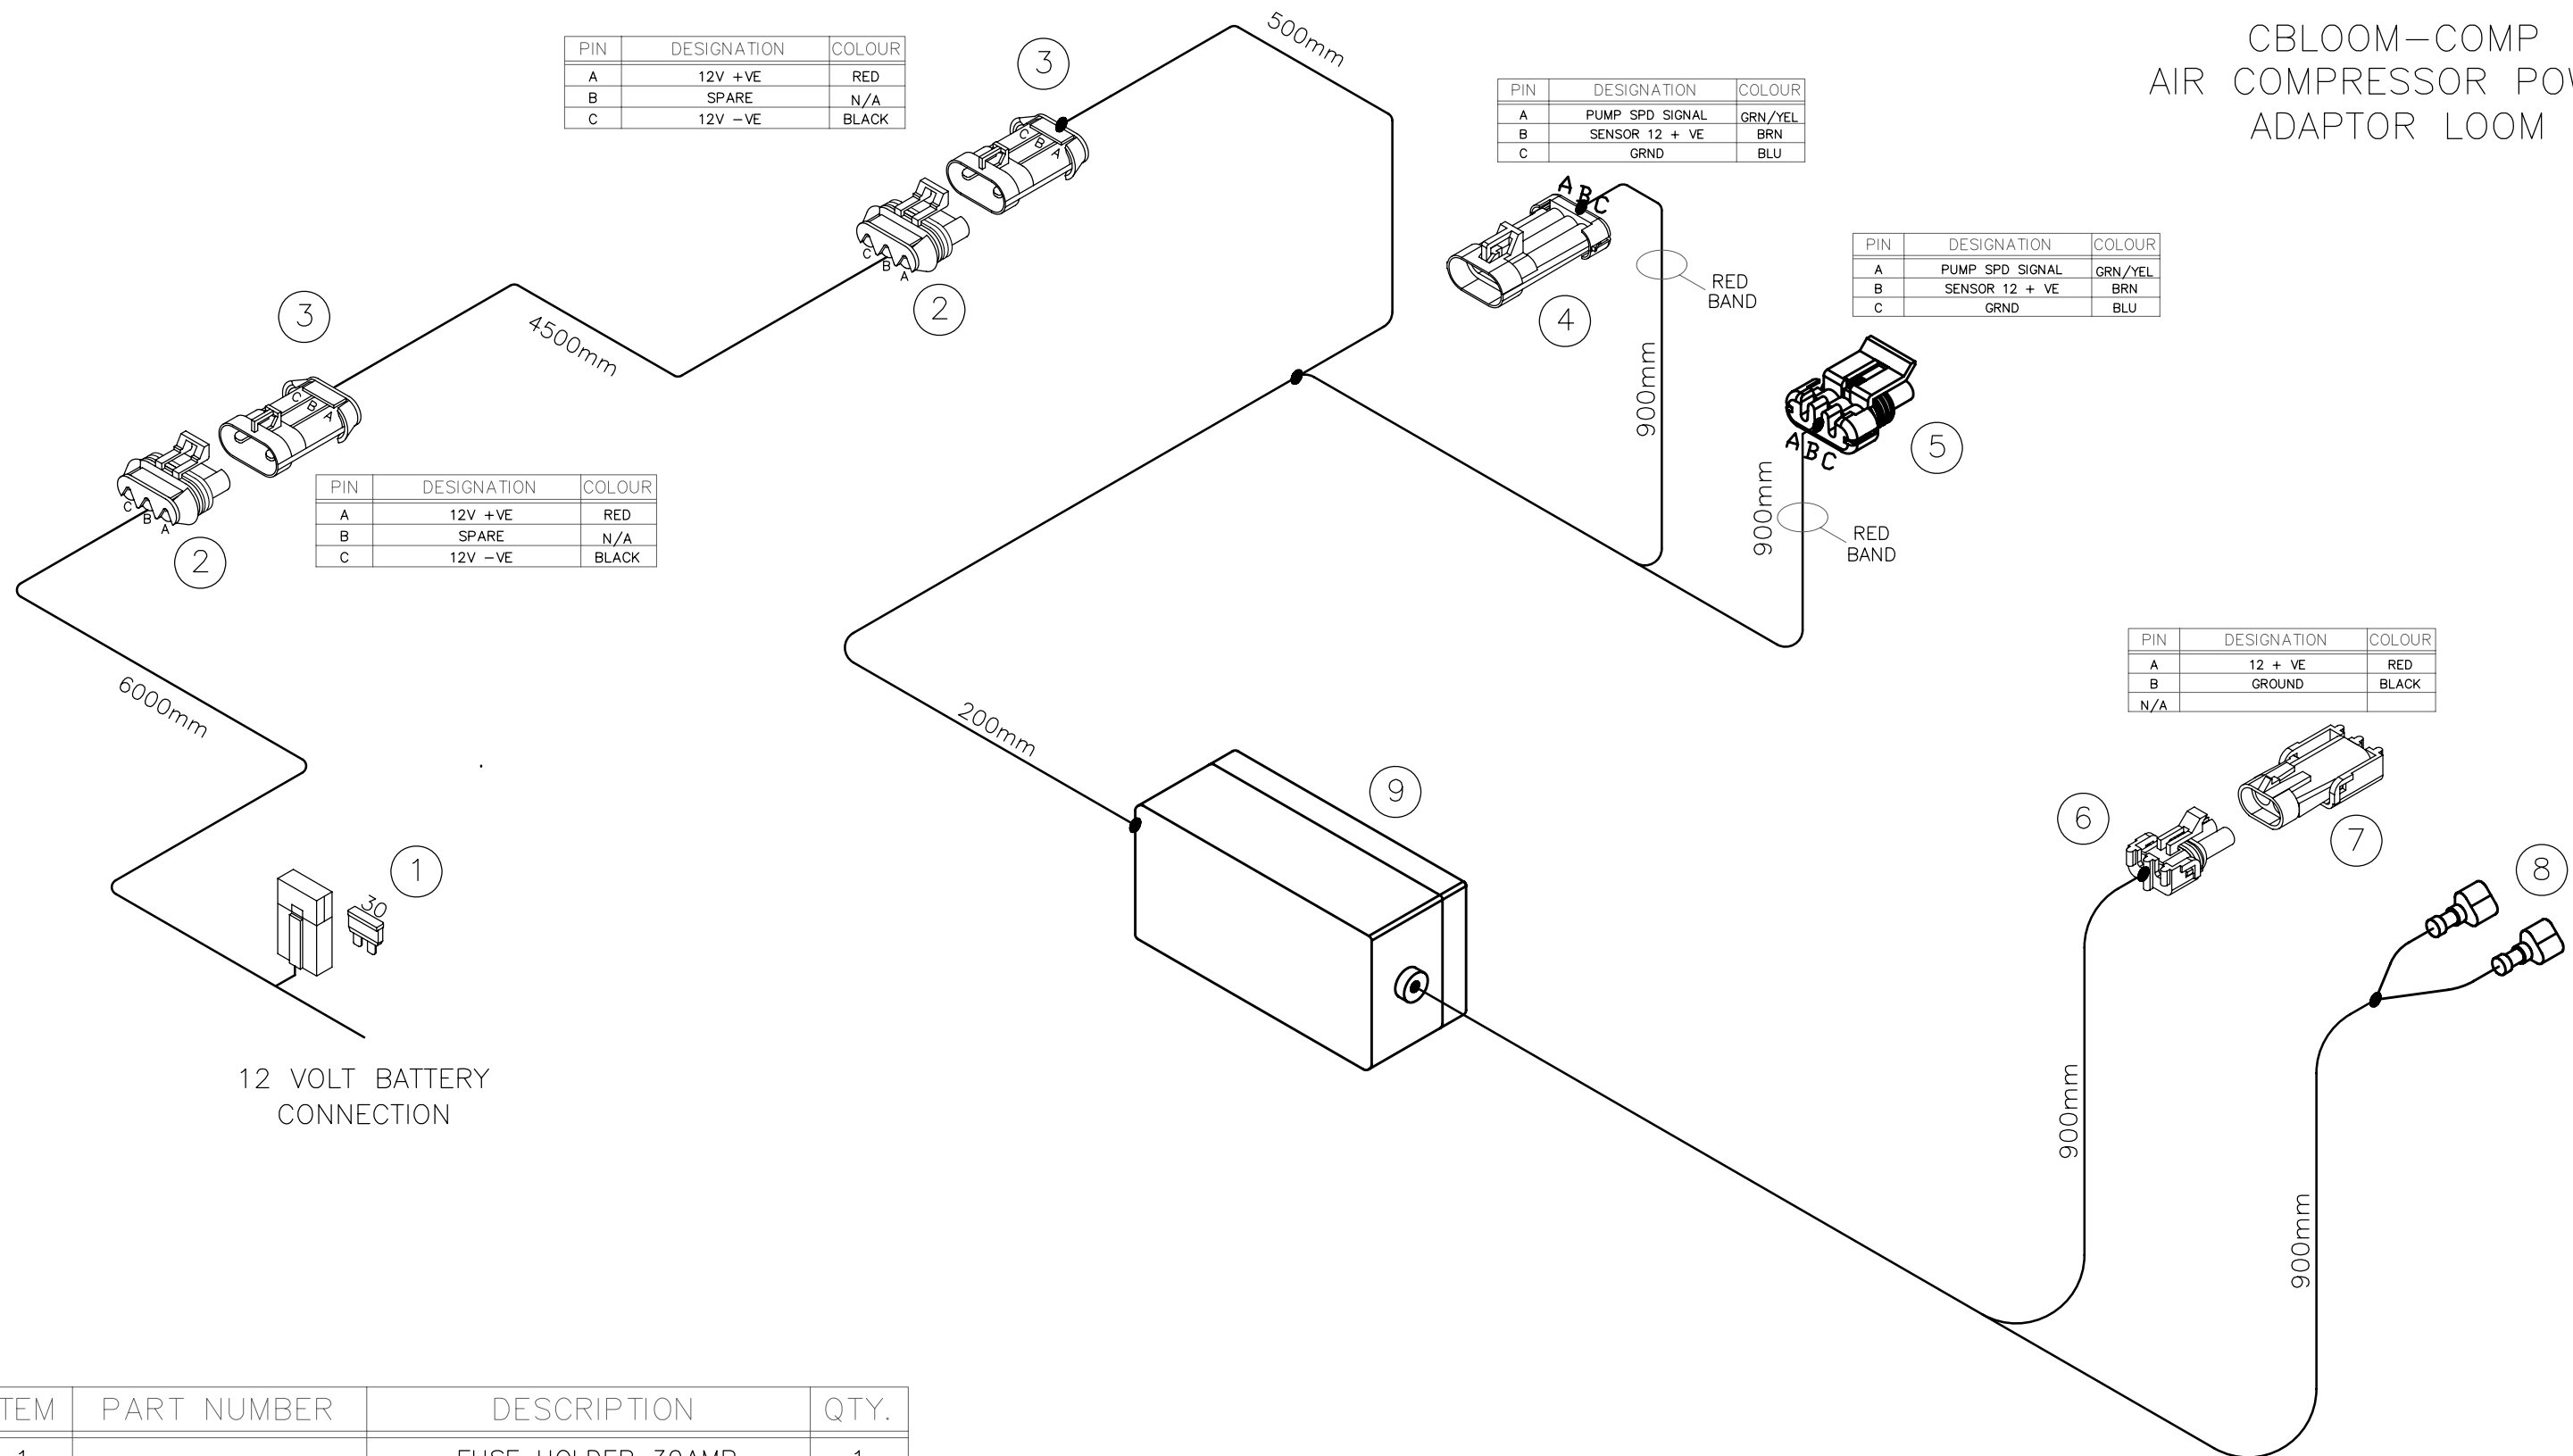

CBLOOM-COMP  
AIR COMPRESSOR POWER  
ADAPTOR LOOM

PIN	DESIGNATION	COLOUR
A	12V +VE	RED
B	SPARE	N/A
C	12V -VE	BLACK

PIN	DESIGNATION	COLOUR
A	PUMP SPD SIGNAL	GRN/YEL
B	SENSOR 12 + VE	BRN
C	GRND	BLU

PIN	DESIGNATION	COLOUR
A	PUMP SPD SIGNAL	GRN/YEL
B	SENSOR 12 + VE	BRN
C	GRND	BLU

PIN	DESIGNATION	COLOUR
A	12V +VE	RED
B	SPARE	N/A
C	12V -VE	BLACK

PIN	DESIGNATION	COLOUR
A	12 + VE	RED
B	GROUND	BLACK
N/A		

12 VOLT BATTERY  
CONNECTION

ITEM	PART NUMBER	DESCRIPTION	QTY.
1		FUSE HOLDER 30AMP	1
2		F/M 3PIN METRI-PAK LGE	2
3		MALE 3PIN METRI-PAK LGE	2
4		FEMALE 3PIN METRI-PAK STD	1
5		MALE 3PIN METRI-PAK STD	
6		MALE 2PIN WEATHER-PAK	1
7		FM 2PIN W-PAK + PINS/SEALS	1
8		FEMALE SPADE CRIMP	2
9		RELAY BOX	1
10	CBLOOM-COMP	COMPRESSOR POWER LOOM	1