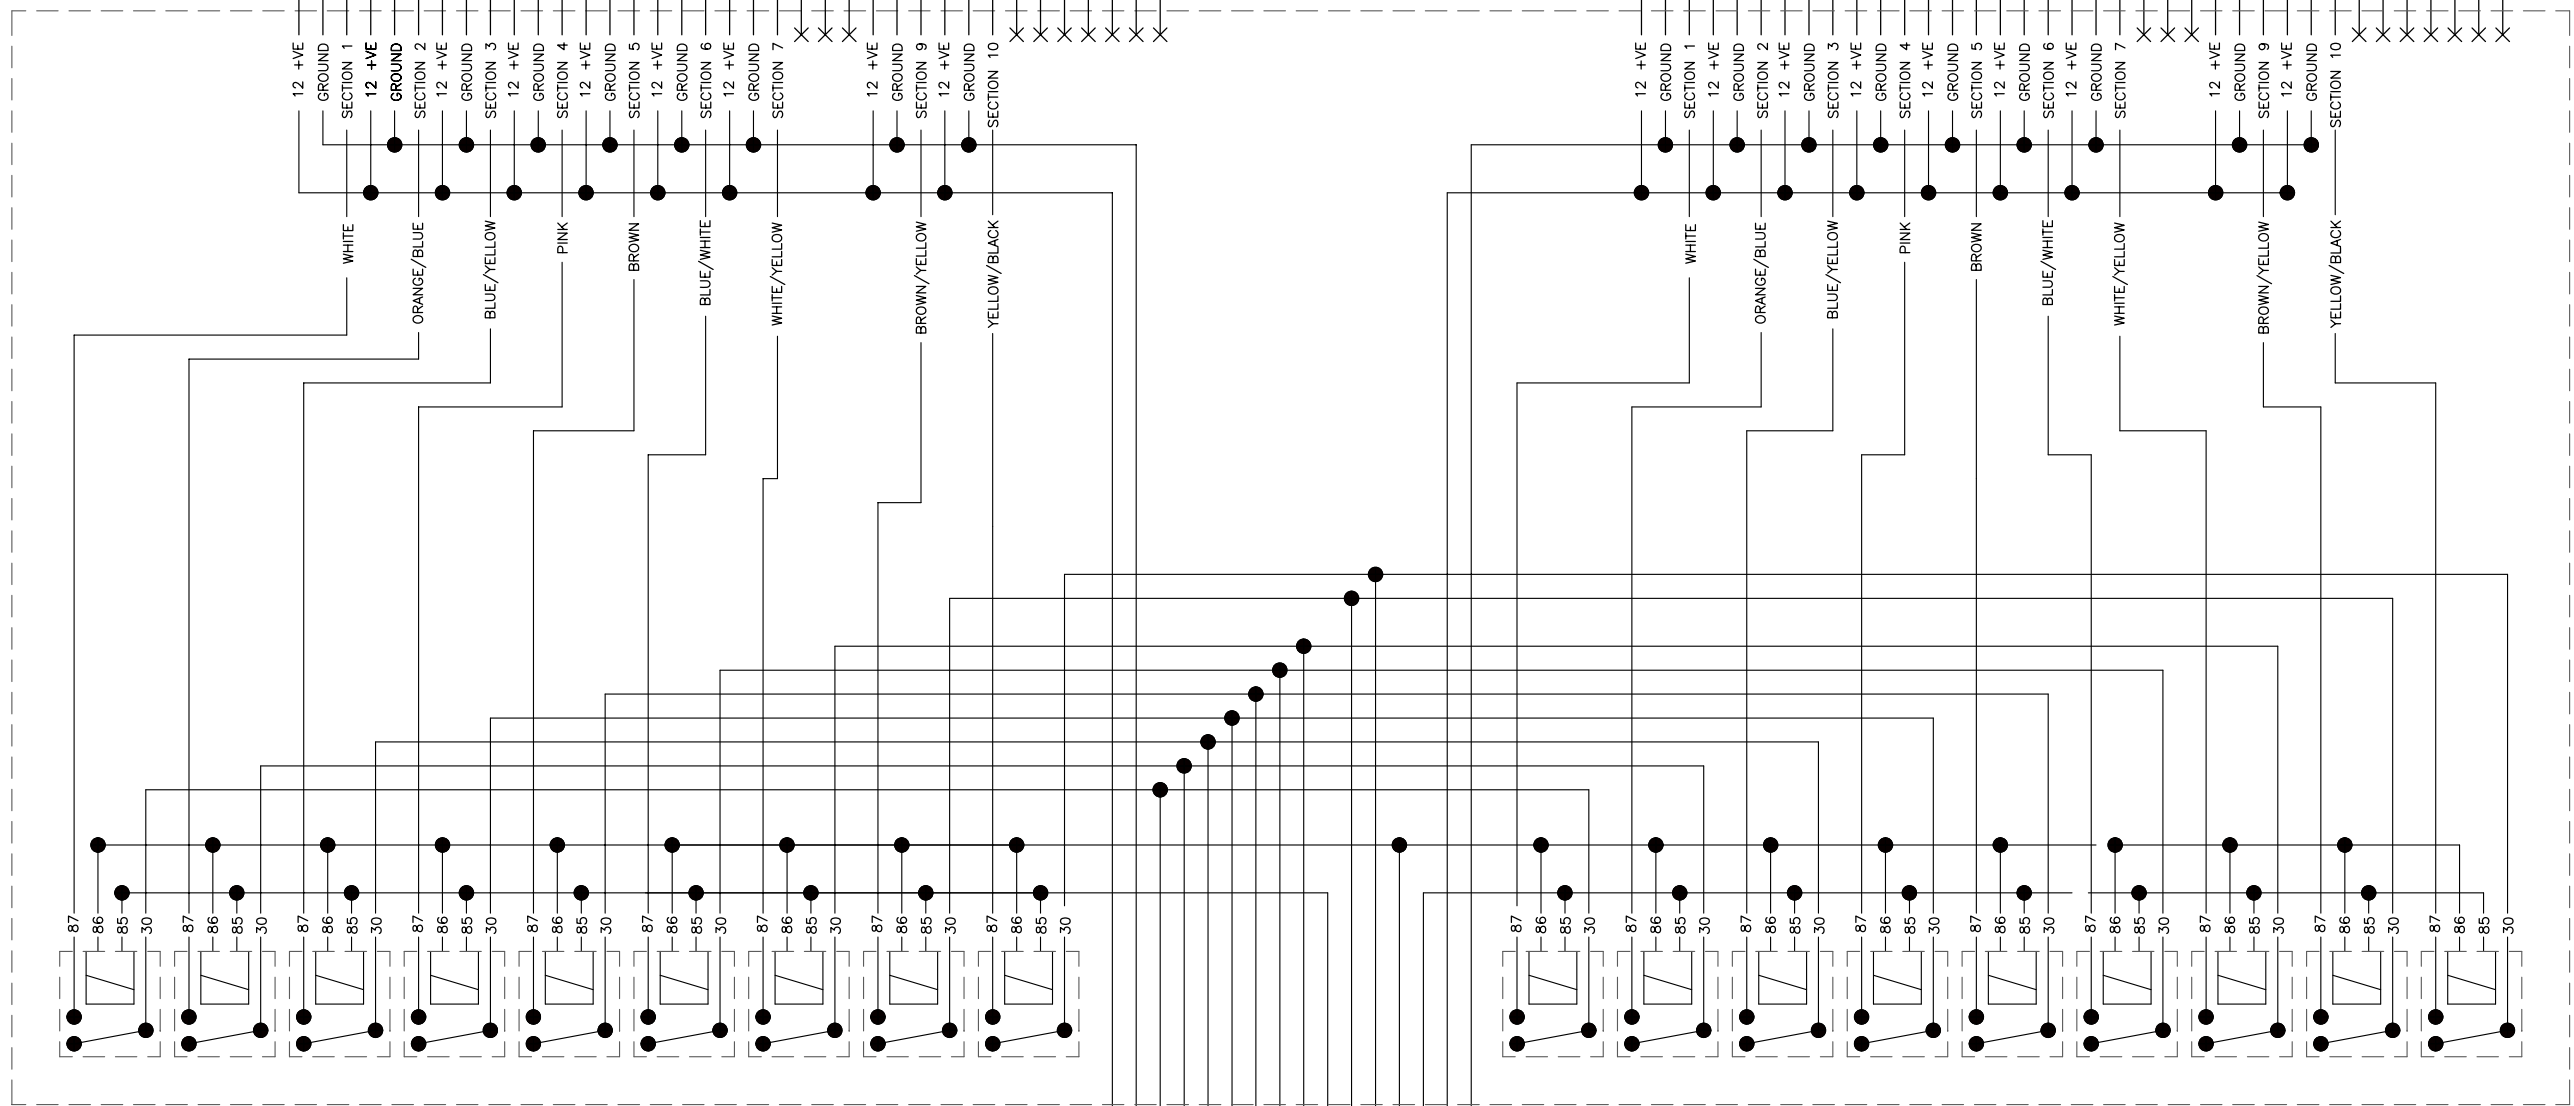

LABEL 'T1'

LABEL 'T2'

- 1 12 +VE ——— RED
- 2 GROUND ——— BLACK
- 3 SECTION 1 ——— WHITE
- 4 X
- 5 X
- 6 SECTION 2 ——— ORANGE/BLUE
- 7 X
- 8 X
- 9 SECTION 3 ——— BLUE/YELLOW
- 10 X
- 11 X
- 12 SECTION 4 ——— PINK
- 13 X
- 14 X
- 15 SECTION 5 ——— BROWN
- 16 X
- 17 X
- 18 SECTION 6 ——— BLUE/WHITE
- 19 X
- 20 X
- 21 SECTION 7 ——— WHITE/YELLOW
- 22 X
- 23 X
- 24 DUAL BOOM T1 ——— BLACK/WHITE
- 25 X
- 26 X
- 27 SECTION 9 ——— BROWN/YELLOW
- 28 X
- 29 X
- 30 SECTION 10 ——— YELLOW/BLACK
- 31 X
- 32 GROUND ——— BLACK
- 33 DUAL BOOM T2 ——— BLACK/RED
- 34 12 +VE ——— RED
- 35 GROUND ——— BLACK
- 36 X
- 37 X

RAVEN BROADACRE
 DUAL BOOM CONTROL
 SPRAYER LOOM

17th FEBRUARY 2011