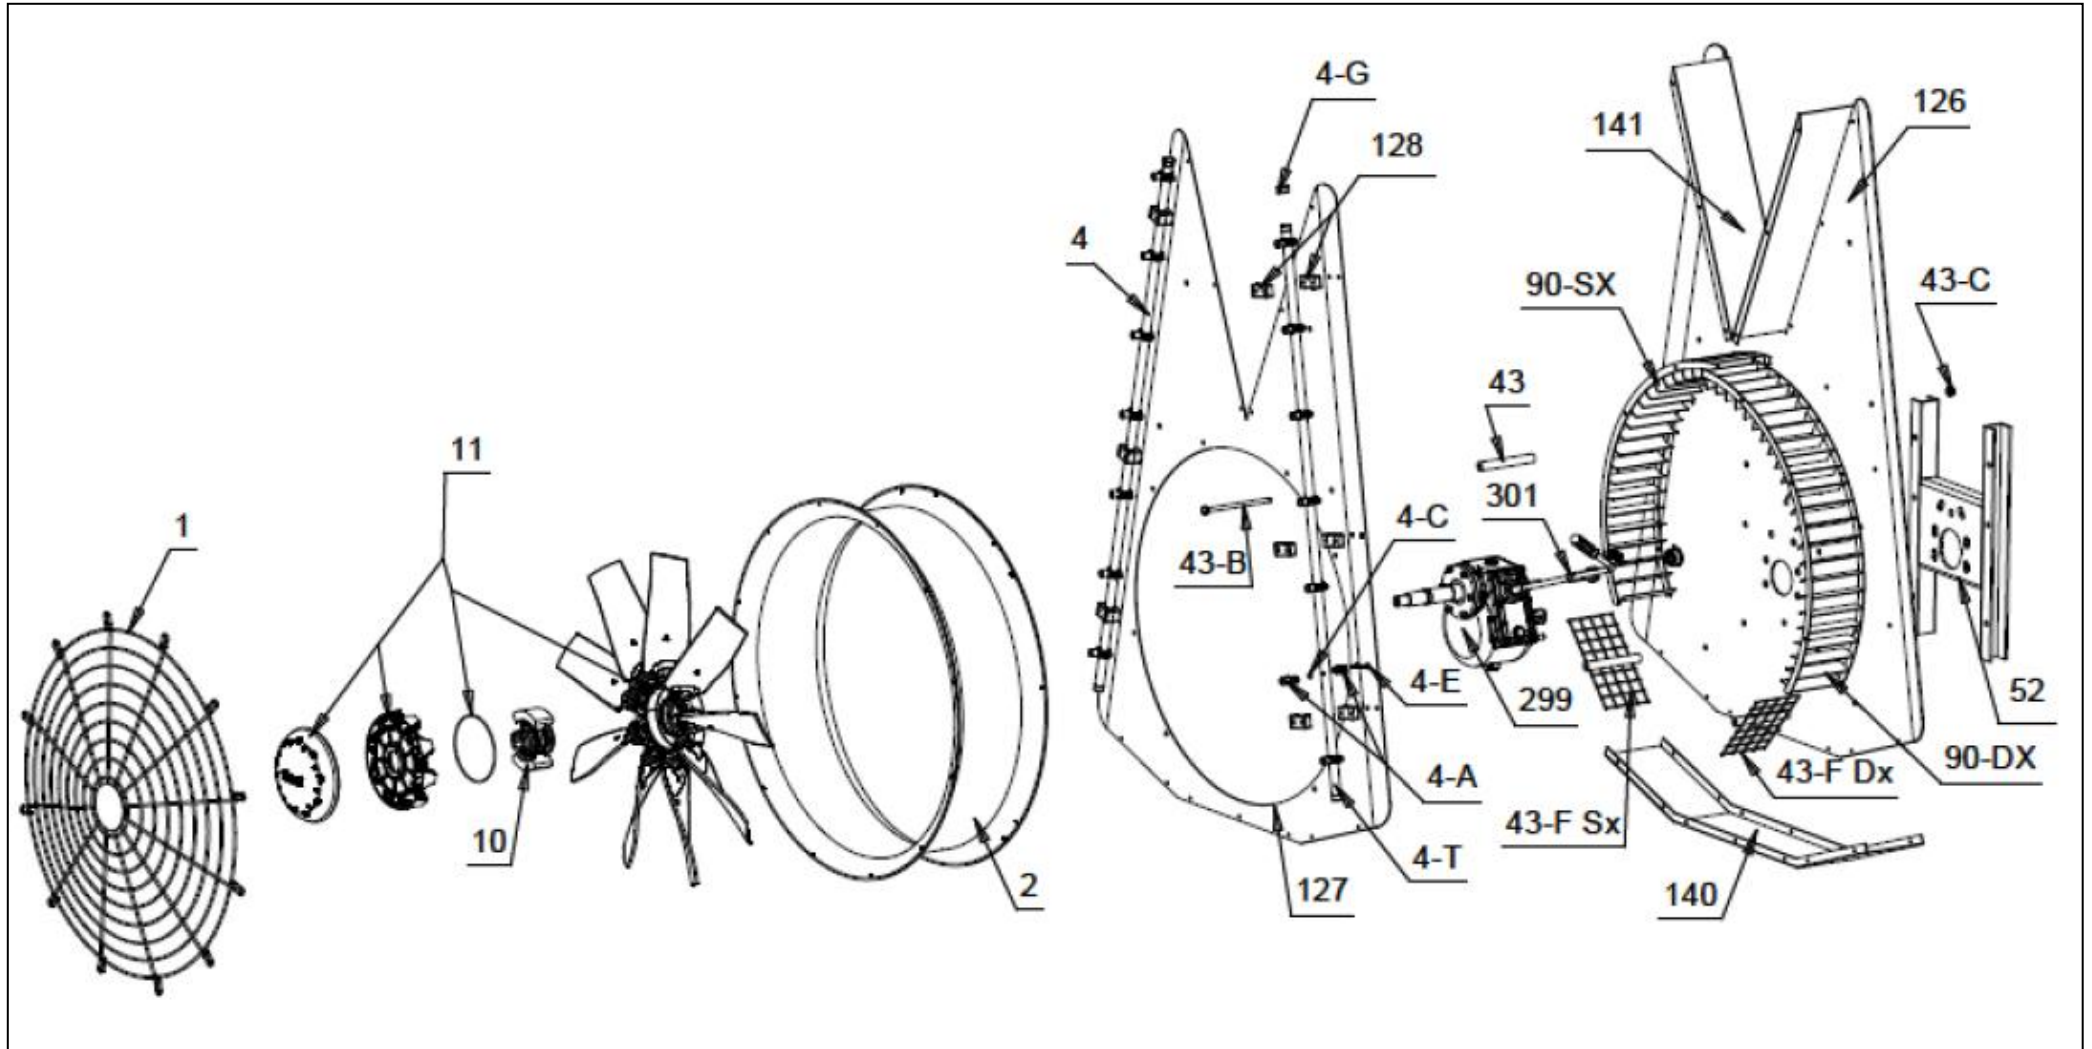

CROPLANDS PART NUMBERS: FI45 – FAN 820 GALV LINEAR TOWER 2SPD

ITEM	PART NUMBER	DESCRIPTION	QTY.
1	FIRET00000013	FAN GUARD D.820 WIDER RING BLACK PAINTEND	1
2	FICNV00000016	820 GALV .FAN HOUSING 250mm - WIDE	1
52	FICAV00000048	FRAME FOR V2C/V1N GEARBOX BLACK PAINTED	1
127	FIPIA00000814	GALVANISED BACKPLATE 20/10	1
126	FIPIA00000810	GALVANISED BACKPLATE 40/10	1
140	FIBAN00000096	SS DEFLECTOR BN/77	1
141	FIBAN00000095	SS DEFLECTOR BN/76	2
90DX	FIRAD00000045	RIGHT 815 STRAIGHTENING VANES BLACK	1
90SX	FIRAD00000046	LEFT 815 STRAIGHTENING VANES BLACK	1
	FIBULLONI0140	BOLTS BETWEEN THE BACKPLATES	1
43	FIDIS00000046	SS21 H.150 SPACER	4
43B	FITER00000006	TE R80 10X180	6
	FIRON00000114	10X21 WASHER	6
43C	FIAUT00000001	LOCKNUT 10MA	6
	FITER00000012	TER80 12X30	6
43F DX	FIDIS00000098	DIS/RD/20DX BLACK SPACER LINEAR RD815	1
43F SX	FIDIS00000100	DIS/RD/20SX BLACK SPACER LINEAR RD815	1
4	FITUB00000050	COMPLETE SS MANIFOLD L.1400mm- 7M	2
4G	FITUBACQ00104	1/2 F GAS CAP	1
4T	FITCC00000009	TB777 SS PIPES L. 1400 7 HOLES	2
	FIMOR00000003	COMPLETE CLAMP	7
4A	FIMOR00000001	¼ F. GAS CLAMP	7
4C	FIOR000000014	3030 VITON "O" RING	7
4E	FITBC00000007	TBCE 6X14 BOLT	14
	FIBULLONI0149	BOLTS FOR MANIFOLDS	1
128	FICOL00000001	D.22 CLAMP	6
	FITCC00000009	TCCE 6X40	12
	FIRON00000104	6X18WASHER	12
	FIAUT00000004	6MA LOCKNUT	12
10-11	FIVPL81500005	815VPL CP COMPLETE FAN	1
299	FIMOLV2C0024	V2C "A" GEARBOX 820 LINEAR	1
	FIMOLZZ000018	V2C"A" GEARBOX - WITHOUT LEVER	1
	FIKIT00000110	KIT- V2C 820 LINEARE COMPLETE LEVER	1