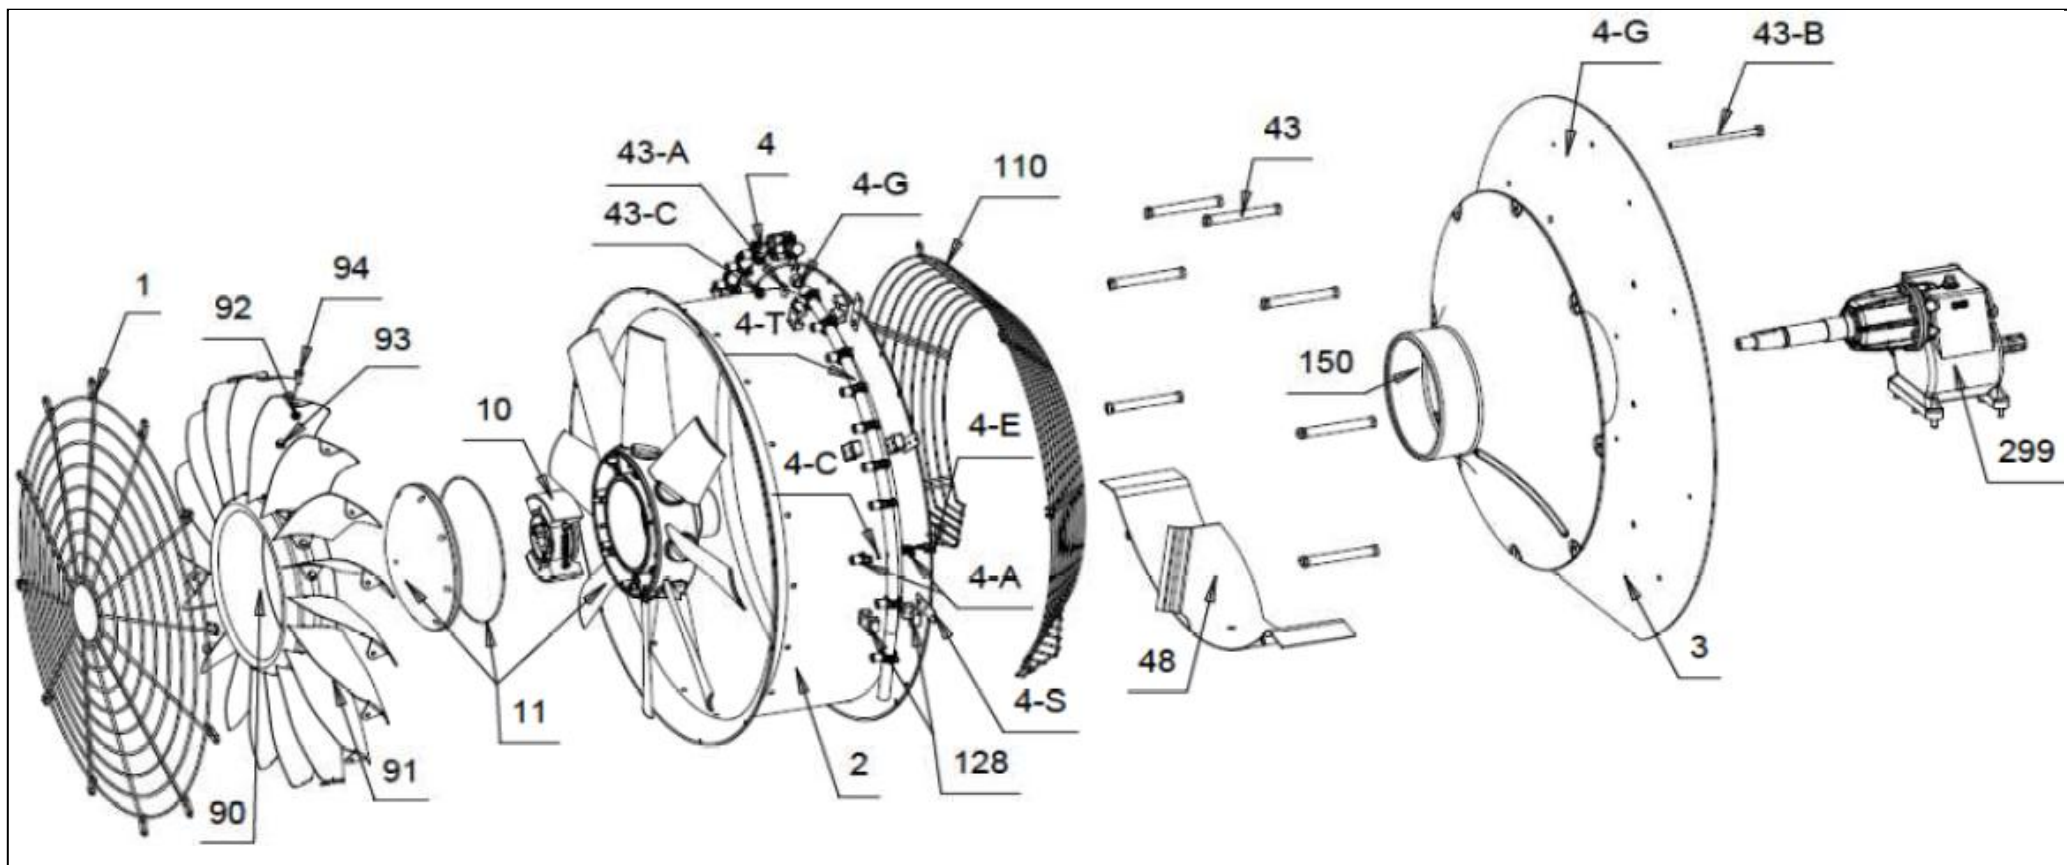

CROPLANDS PART NUMBERS: FI46DCROP0002 – FAN 820SV STAINLESS STEEL

ITEM	PART NUMBER	DESCRIPTION	QTY.
1	FIRET00000013	FAN GUARD D.820 WIDER RING BLACK PAINTEND	1
2	FICNI27RAD2000	SS D.820 FAN HOUSING	1
3	FIPIA00000607	GALVANISED BACKPLATE D.1100mm	1
48	FIDVI00000003	SS BOTTOM DEFLECTOR H.150	1
110	FI RET00000339	820 SAFETY GUARD - BLACK PAINTED	1
150	FICON00000005	PST HIGH CONE .225	1
	FIRAD00000016	RAD2000 820 S.V. COMPLETE	1
90	FIANE00000035	RED RING RD/80	1
91	FIPAL00000060	SS BLADE RD/60/01	18
92	FIAUT00000005	LOCKNUT 8MA GALV	18
93	FIDAD00000020	SHAPED BRASS NUT 8	18
94	FITEI00000030	TE SS 8X20	18
	FIBULLONI0036	KIT BOLTS H.150mm 7 SHAPED SPACERS-GALV	1
43	FIDIS00000007	H.150 SHAPED SPACER-GALV	7
43A	FIRON00000114	10X21 RING-GALV	2
43A	FIRON00000118	SHAPED RING-GALV	7
43B	FITER00000006	TE R80 10X180-GALV	9
43C	FIAUT00000001	LOCKNUT 10MA-GALV	9
	FITUB000032DX	SS COMPL. MANIFOLD 10M CLAMPS RIGHT	1
4	FITUB000032SX	SS COMPL. MANIFOLD 10M CLAMPS LEFT	1
4G	FITAP00000001	½ F. GAS CAP	1
4T	FITUB169DX820	SS PIPE TB/09 L.945-10 HOLES RIGHT	1
4T	FITUB169SX820	SS PIPE TB/09 L.945-10 HOLES LEFT	1
	FIMOR00000003	COMPLETE CLAMP	10
4A	FI MOR00000001	¼ F. GAS CLAMP	10
4C	FIOR00000014	3030 VITON "O" RING	10
4E	FITCC00000004	6X14 BOLT	20
	FIBULLONI0129	KIT BLU CLAMP WITH BOLTS	6
128	FICOL00000001	CLAMPS D.22 FOR PIPES	6
	FITCC00000009	TCCE 6X40 GALVANISED	12
	FIRON00000104	WASHER 6X18 GALVANISED	12
	FIAUT00000004	LOCKNUT 6MA GALVANISED	12
4S	FISTA00000016	STA/103 SS STIRRUP FOR CLAMP.	6
	FIVEN00000022	ALUMINIUM FAN D.820 8PR BLADES	1
	FIFRI00000004	820/920 CM9PG/VG CLUTCH	1
	FIMOLCM900043	CM9PG GEARBOX "B"	1
	FIMOLZZ000043	CM9PG "B" GEARBOX - WITHOUT LEVER	1
	FIKIT00000112*	KIT- CM9/V2G COMPLETE LEVER	1