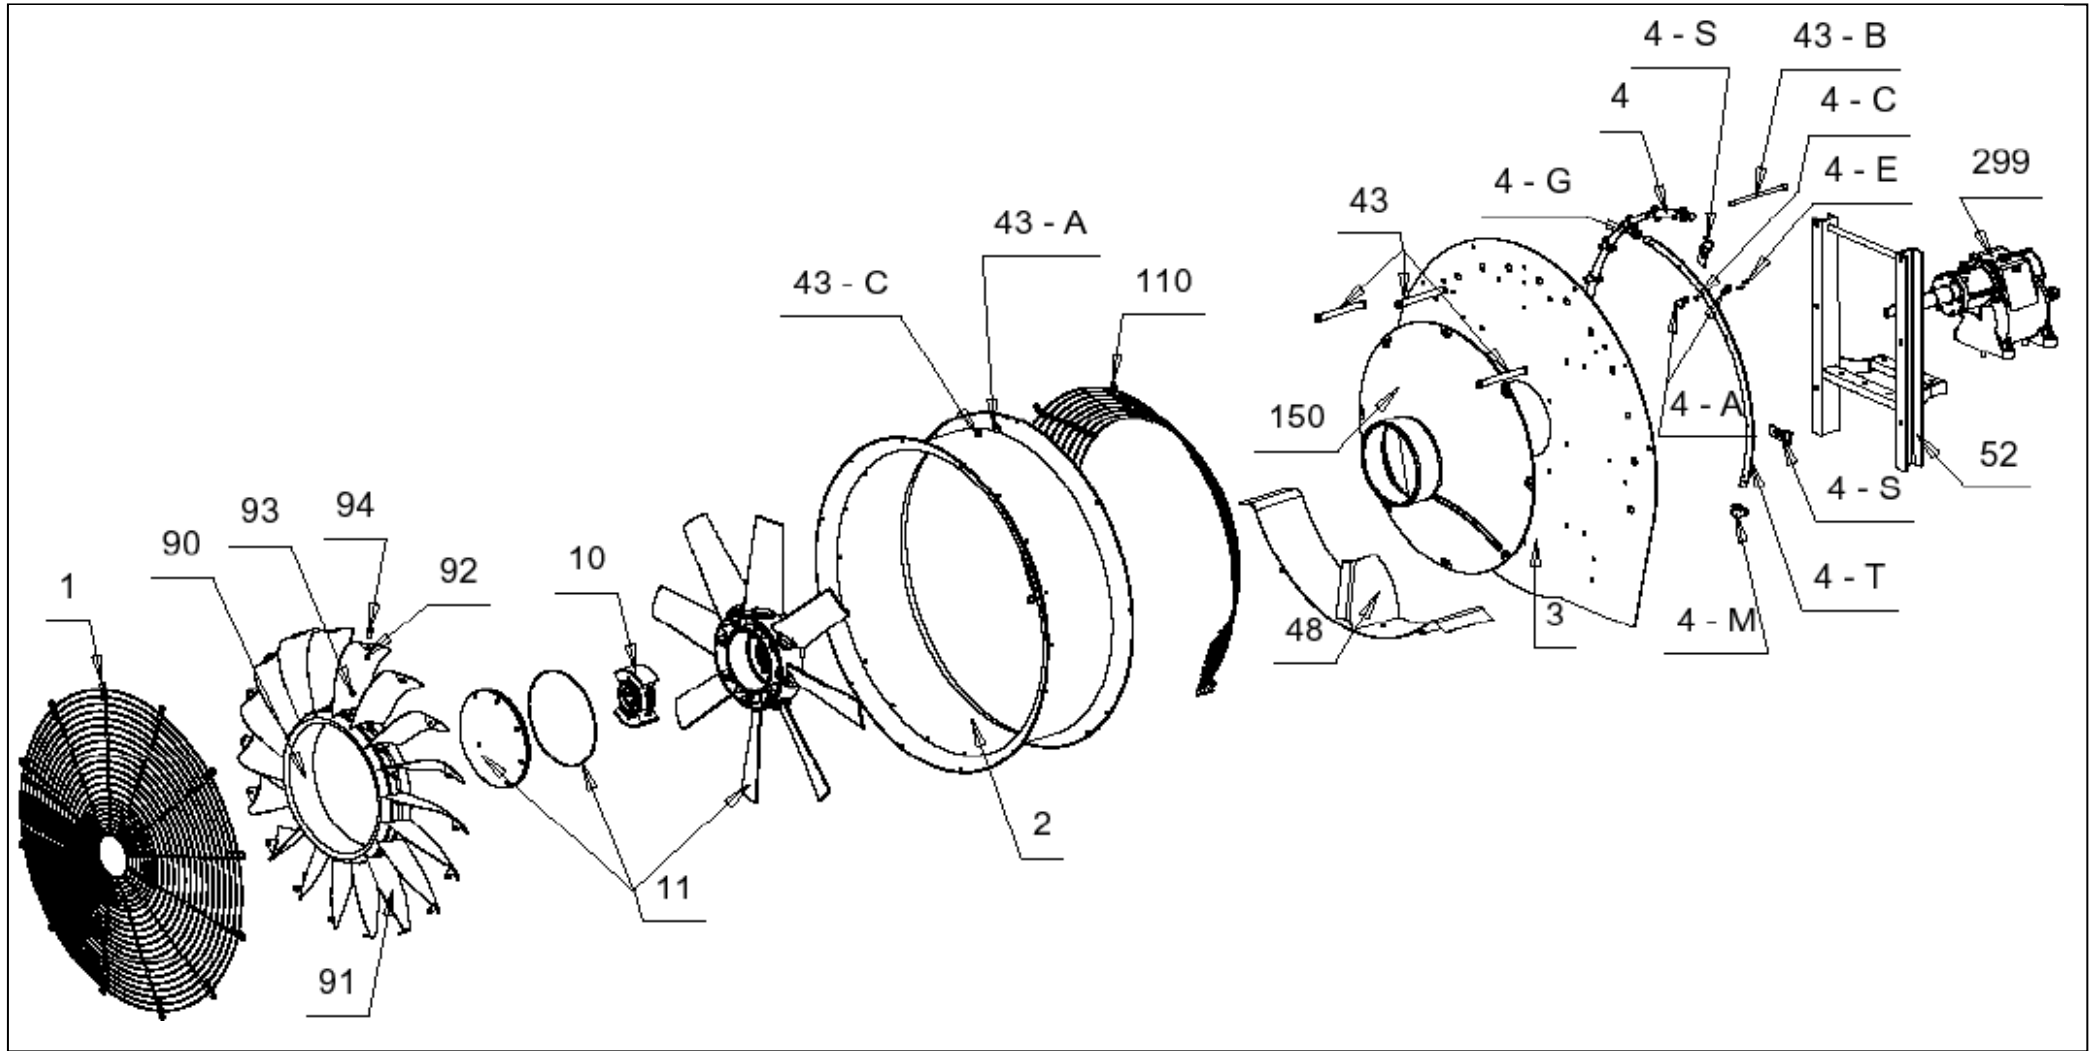

## CROPLANDS PART NUMBERS: FI50DCRO9 – FAN 920SV NON-TURBO

ITEM	PART NUMBER	DESCRIPTION	QTY.	
3	FIPIA00000617	GALVANISED BACKPLATE PT70/F01	1	
1	FIRET00000011	D.920 WIDE RINGS BLACK PAINTED OR HOT GALV. FAN GUARD	1	
2	FICNI29RA2000	D.920 SS FAN HOUSING-324mm	1	
48	FIDVI00000003	SS DEFLECTOR H.150	1	
110	FIRET00000236	920 BLACK PAINTED SAFETY GUARD	1	
150	FICON00000005	PST HIGH CONE	1	
	<b>FIRAD00000017</b>	<b>RAD2000 S.V. COMPLETE -920-</b>	<b>1</b>	
90	FIPAL00000060	RED RING RD/90	1	
91	FITER00000006	SS BLADE RD/60/01	18	
92	FIAUT00000005	LOCKNUT 8MA GALV	18	
93	FIDAD00000020	SHAPED BRASS NUT 8	18	
94	FITEI00000030	TE SS 8X20	18	
	<b>FIBULLONI0036</b>	<b>KIT BOLTS H.150mm 7 SHAPED SPACERS-STD</b>	<b>1</b>	
43	FIDIS00000007	H.150 SHAPED SPACER	7	
43A	FIRON00000114	10X21 RING	2	
43A	FIRON00000118	SHAPED RING	7	
43B	FITER00000006	TE R80 10X180	9	
43C	FIAUT00000001	LOCKNUT 10MA	9	
	<b>FITUB000032DX</b>	<b>SS COMPL. MANIFOLD 10 CLAMPS RIGHT X 920</b>	<b>1</b>	
4	<b>FITUB000032SX</b>	<b>SS COMPL. MANIFOLD 10 CLAMPS LEFT X 920</b>	<b>1</b>	
4G	FITAP00000001	½ F. GAS CAP	1	
4T	FITUB169DX920	SS PIPE 10 HOLES RIGHT -945mm LONG	1	
4T	FITUB169SX920	SS PIPE 10 HOLES LEFT -945mm LONG	1	
	<b>FIBULLONI0060</b>	<b>BOLTS FOR MANIFOLDS</b>	<b>1</b>	
4S	FISTA00000001	GALVANISED STIRRUPS FOR PIPES	4	
	FITER00000009	TER80 10X25	4	
	FIRON00000104	6X18WASHER	4	
	FIAUT00000001	10MA LOCKNUT	4	
	<b>FIVEN00000026</b>	<b>ALUMINIUM FAN D.920 8PR BLADES</b>	<b>1</b>	
10	<b>FIFRI00000004</b>	<b>820/920 CM9PG/VG CLUTCH</b>	<b>1</b>	
	<b>299</b>	<b>FIMOLV2G00003</b>	<b>V2G2P GEARBOX "A"</b>	<b>1</b>
	FIMOLZZ000003	V2G2P "A" GEARBOX - WITHOUT LEVER	1	
	FIKIT00000112*	KIT- CM9/V2G COMPLETE LEVER	1	