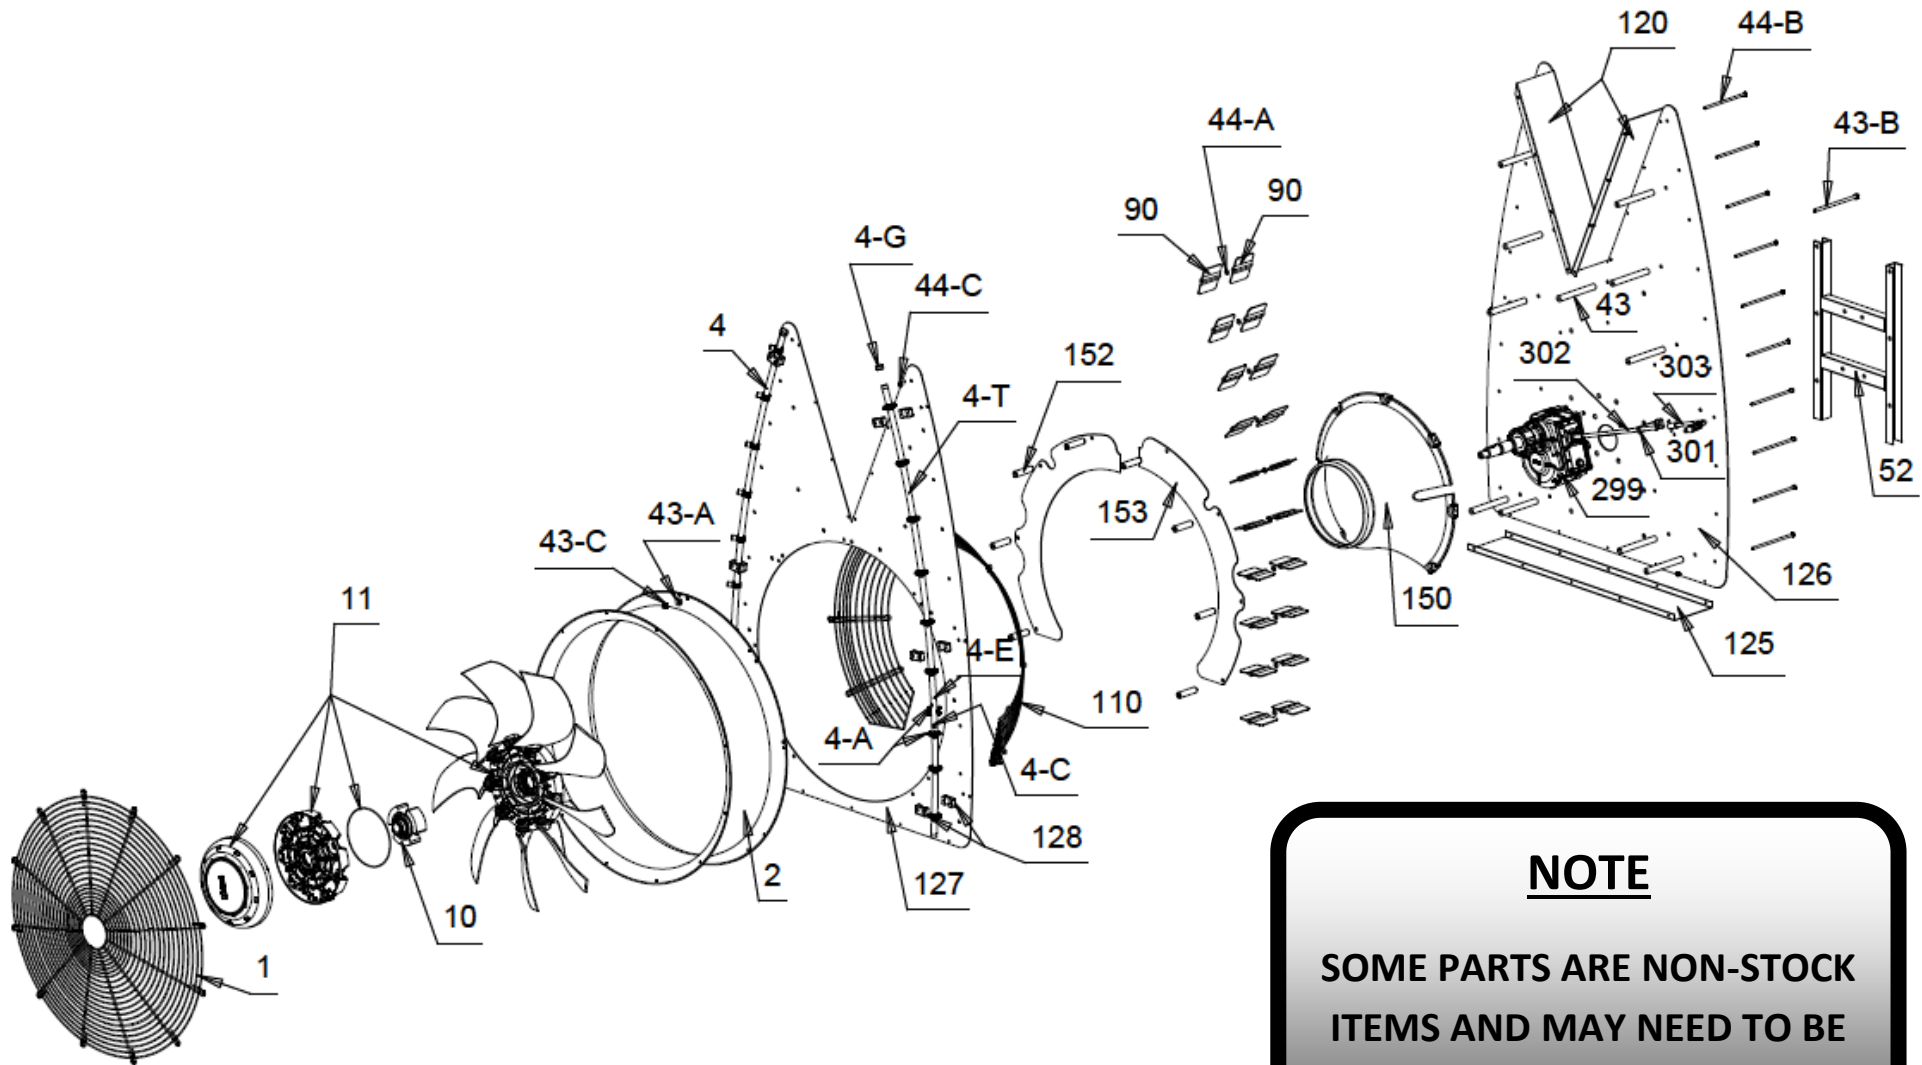

## CROPLANDS PART NUMBERS: FI57VNSCRO001 – FAN 920VNS LINEAR TOWER

Where Used: KH-5036

### NOTE

SOME PARTS ARE NON-STOCK  
ITEMS AND MAY NEED TO BE  
ORDERED

Item	Part Number	Qty	Description
1	FIRET00000236	1	BLACK PAINTD.920 GALV.FAN GUARD
2	FICNI00000048	1	SS FAN HOUSING - 920 H.290
126	FIPIA00000556	1	SS BACKPLATE PT/168/D BACK
127	FIPIA00000557	1	SS BACKPLATE PT/169/D FRONT
110	FIRET00000340	1	BLACK PAINTED SAFETY GUARD RT/13
	<b>FIBULLONI0114</b>	<b>1</b>	<b>BOLTS FOR RET0000340</b>
52	FICAV00000042	1	BLACK PAINTED FRAME FOR CM12
120	FIBAN00000194	2	SS UPPER DEFLECTOR BN/158/A
125	FIBAN00000193	1	SS BOTTOM DEFLECTOR BN/157/B
	<b>FIBULLONI0192</b>	<b>1</b>	<b>BOLTS BETWEEN PIA0000556/557</b>
150	FICON00000027	1	CON/71 CONE VNS
	<b>FIBULLONI0125</b>	<b>1</b>	<b>BOLTS FOR CON00000027</b>
153	FISER00000055	2	VNS/551 SS RING
128	<b>FIBULLONI0208</b>	<b>1</b>	<b>KIT BLU CLAMP WITH BOLTS</b>
	FICOL00000001	6	CLAMPS D.22 FOR PIPES
	FITCC00000009	12	TCCE 6X40 GALVANISED
	FIDIS00000127	12	SS SPACER H.13
	FIAUT00000109	12	LOCKNUT 6MA SS
	<b>FIBULLONI0176</b>	<b>1</b>	<b>BOLTS FOR SET00000052</b>
	FITER00000038	8	TER 10X100
	FIAUT00000106	8	LOCKNUT 10MA
152	FIDIS00000080	8	BLACK PAINTED H.85 SPACER