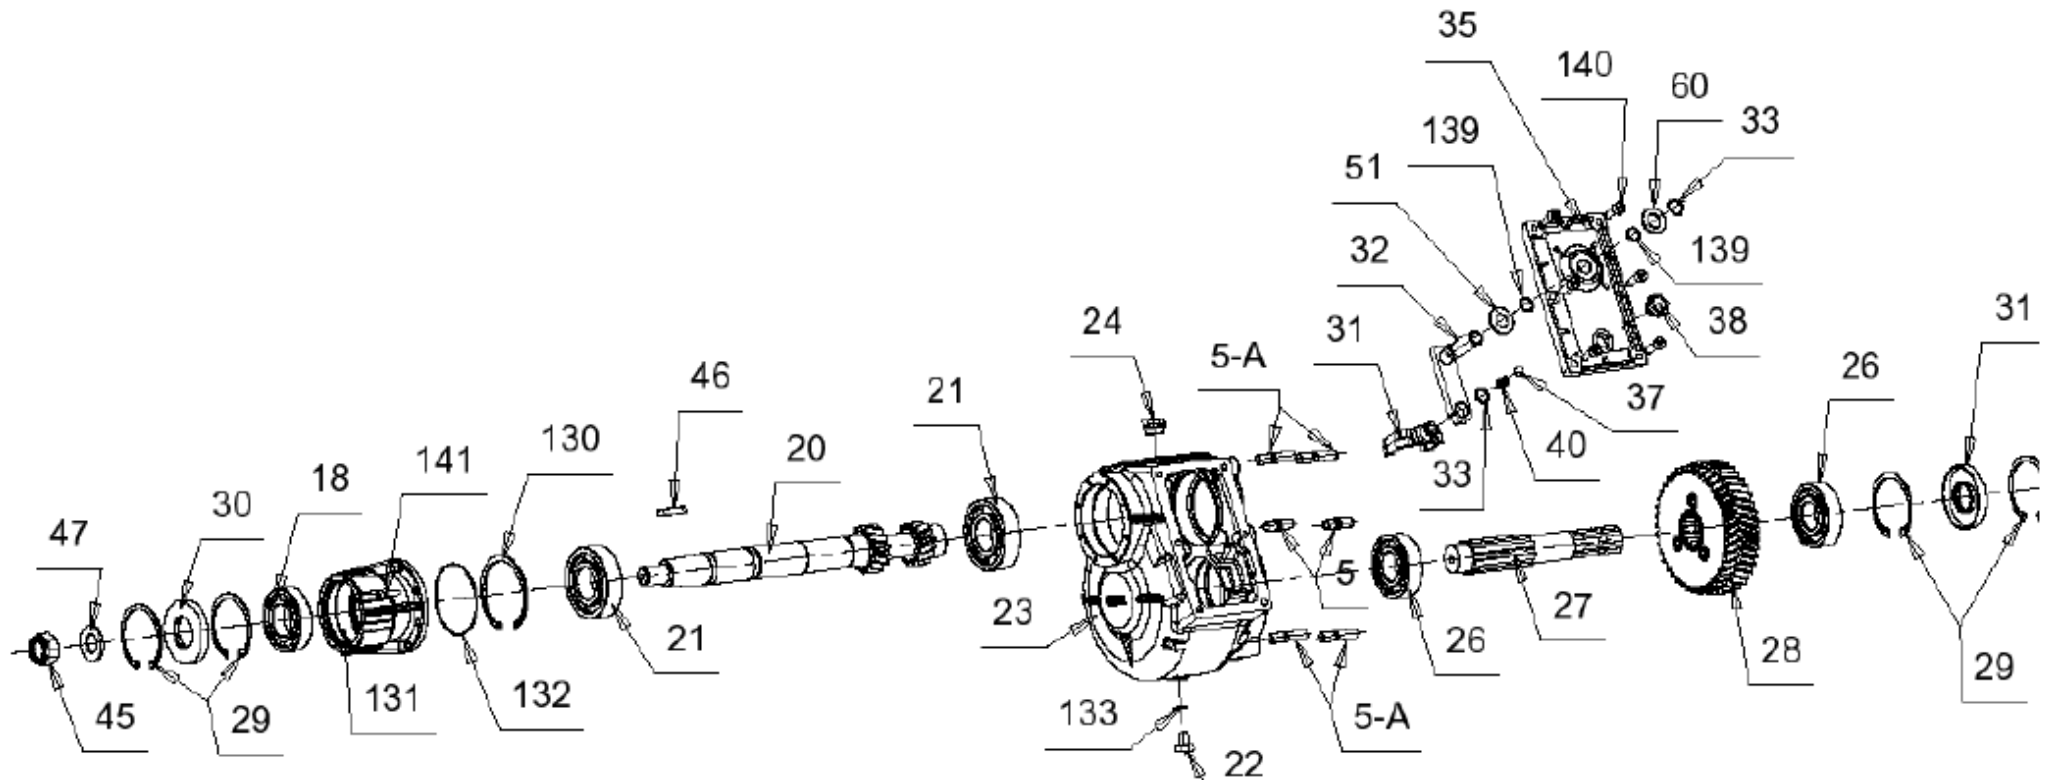

CROPLANDS PART NUMBERS: FIMOLZZ000089 - GEARBOX 920VNS (2013+)

Where used: FI56VNSCRO002, FI56VNSCRO001, FI57VNSCRO001

ref.	code	q.t		
	MOLZZ000087	1	MULTIPLICATORE CM12VNS SENZA LEVA	CM12VNS GEARBOX - WITHOUT LEVER
5	PRI00000005	2	PRIGIONIERO 12X22	12X22 STUD
5-A	PRI00000009	4	PRIGIONIERO 12x35 Zn	12x35 STUD
18	CUS00000012	1	CUSCINETTO 6208 2RS	6208 2RS BEARING
20	PGN00000056	1	PIGNONE CM12VNS/31	SHAFT CM12VNS/31
21	CUS00000020	2	CUSCINETTO 6308	6308 BEARING
22	TER00000011	1	TE R80 12x16	12x16 BOLT
23	FUS00000271	1	CM12VNS/10 SCATOLA CAMBIO	CM12VNS/10 GEARBOX CASING
24	TAP00000002	1	TAPPO 1/2GAS	1/2GAS CAP
26	CUS00000016	2	CUSCINETTO 6307	6307 BEARING
27	PER00000064	1	PERNO CM12/31	SPLINING PIVOT CM12/31
28	COR00000092	1	CORONA CM12VNS	GEAR CM12VNS
29	SEG00000014	4	SEGER I 80	I 80 CIRCLIP
30	PAR00000021	1	PARAOLIO 40x80x10 NBR	40x80x10 NBR SEAL
31	PAR00000003	1	PARAOLIO 35X80X10	35X80X10 SEAL
130	SEG00000023	1	SEGER I 90	CIRCLIP I90
131	FUS00000272	1	CM12VNS/20 Prolunga	CM12VNS/20 Aluminium longer
132	ORM00000003	1	ORM 0860-20 NRB NT 70	ORM 0860-20 NRB NT 70
133	RON00000300	1	RONDELLA 12X18X1,5	12X18X1,5 WASHER
140	TCC00000013	6	TCCE 8X25	TCCE 8X25
141	TCC00000007	8	TCCE 6X25	TCCE 6X25
↓	KIT00000035	1	KIT COPERCHIO RETTANGOLARE - CM12VNS	KIT- CM12VNS RECTANGULAR GEARBOX
↓	BULLONI0135	1	KIT BULLONI BLOCCAGGIO ELICA SU CAMBIO	KIT BOLTS TO KEEP THE FAN ON THE GEARBOX
	KIT00000035	1	KIT COPERCHIO RETTANGOLARE CM12-VNS	KIT- CM12 RECTANGULAR GEARBOX
31	FOR00000018	1	FORCELLA CM12/62-L	CM12/62-L FORK
32	BIE00000023	1	BIELLA COMPLETA CM12	CM12 COMPLETE ROD
33	SEG00000003	2	SEGER E 18	E 18 CIRCLIP
35	FUS00000273	1	CM12VNS/70 COPERCHIO RETTANGOLARE	CM12VNS/70 RECTANGULAR COVER
37	SFE00000004	1	SFERA D.11	SPHERE D.11
38	LIV00000001	1	LIVELLO OLIO ½	½ OIL LEVEL
40	MLL00000020	1	MOLLA CM9/12	CM9/12 SPRING
51	RON00000101	1	RONDELLA 18X34X3 GREZZA	18x34x3 WASHER
60	RON00000100	1	RONDELLA 18x34x3 ZN	18x34x3 WASHER GALVANISED
139	OR000000002	2	OR 2056 PER LEVA	OR 2056 FOR LEVER
	BULLONI0135	1	BULLONI BLOCCAGGIO ELICA SU CAMBIO	BOLTS TO KEEP THE FAN ON THE GEARBOX
45	AUT00000010	1	AUTOBLOCCANTE 24X2	LOCKNUT 24X2
46	CHI00000001	1	CHIAVETTA 10x8x40	KEY 10x8x40
47	RON00000103	1	RONDELLA 24x44x4	24x44x4 WASHER