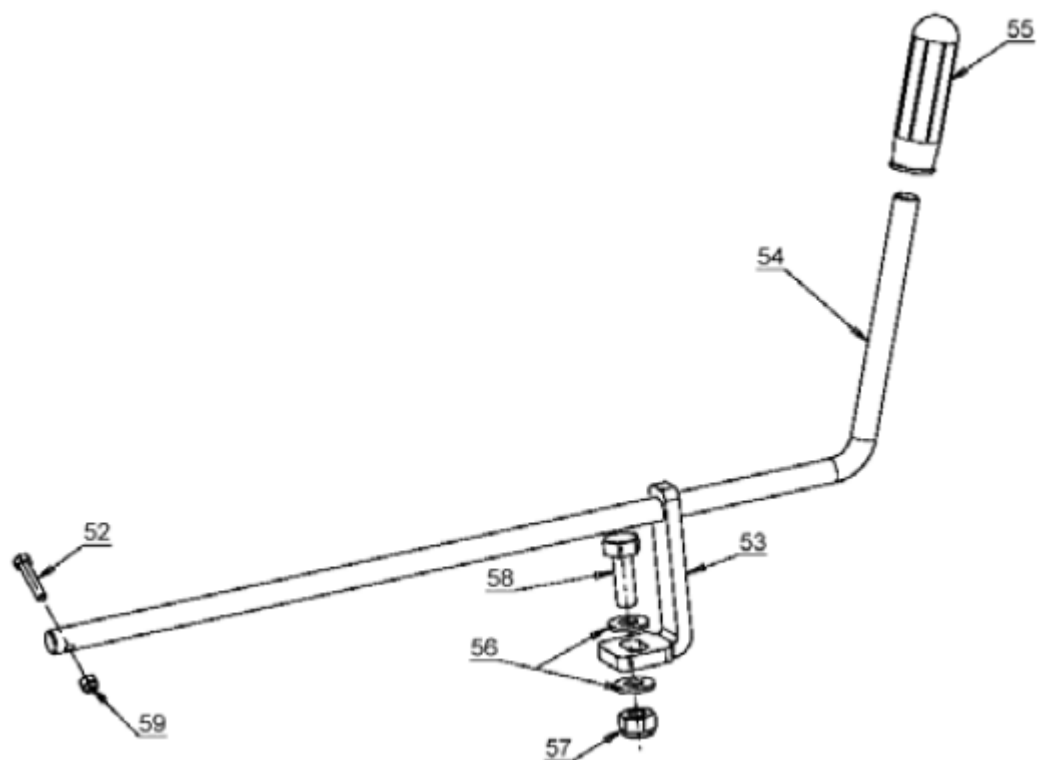

NOTE

PLEASE ADD PREFIX **FI** TO
REFLECT CROPLANDS
PART NUMBER

NOTE

SOME PARTS ARE NON-
STOCK ITEMS AND MAY
NEED TO BE ORDERED

ref.	code	q.t		
	KIT00000123	1	KIT LEVA COMPLETA CM12VNS	KIT CM12VNS COMPLETE LEVER
52	TER00000016	1	TE R80 5X25	5X25 TE R80
53	SUP00000072	1	CM12/71SUPPORTO LEVA ZN.	LEVER SUPPORT CM12/71 GALVANISED
54	LEV00000084	1	LEVA FERRO x CM12 920 ZN	GALV.LEVER CM12-920
55	MAN00000001	1	MANOPOLA d.13	d.13 HANDGRIP
56	RON00000114	2	RONDELLA PIANA 10X21	10X21 WASHER
57	AUT00000001	1	AUTOBLOCCANTE M10	M10 LOCKNUT
58	TER00000010	1	TE R80 10X30	10X30 TE R80
59	AUT00000003	1	AUTOBLOCCANTE 5MA	5MA LOCKNUT