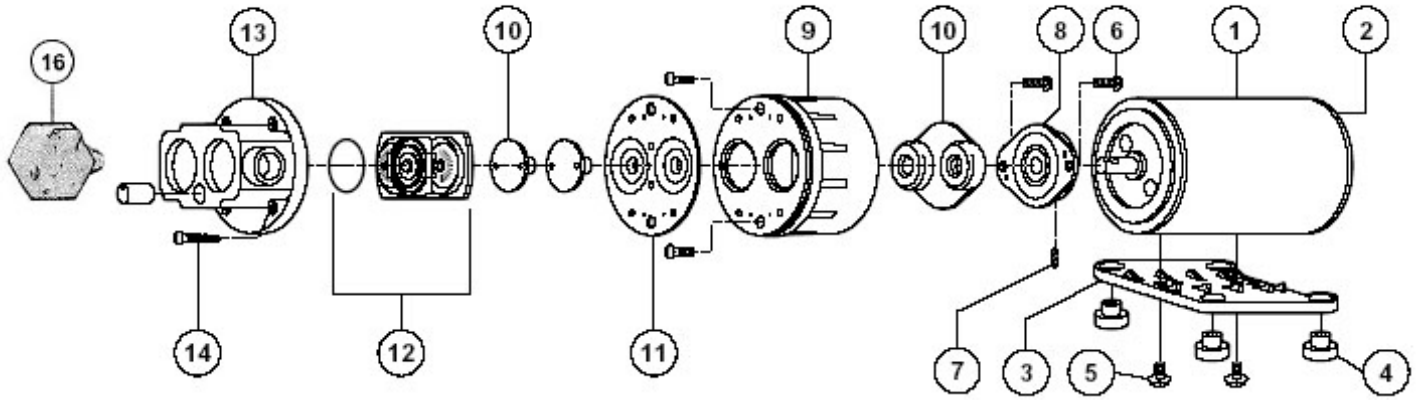

FL2130 Series

PARTS LIST MODEL 2130 SERIES

FL2130-132

Spare Part Description	Position	Part Number
Pressure Switch	16	FL02095-115
Diaphragms	11	FL21010-103
Check Valves	12	FL20028-053
Lower Housing	13	FL20316-003

FL2130-232

Spare Part Description	Position	Part Number
Pressure Switch	16	FL02095-115
Diaphragms	11	FL21010-103
Check Valves	12	FL20028-053
Lower Housing	13	FL20316-003