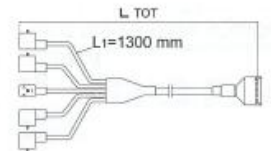

CROPLANDS PART NUMBERS: G8406008 & GC00900009 – 3 Section Electric Switch Box

G8406010 & GC00900011 – 5 Section Electric Switch Box

INSTALLATION

Compulsory: cable C3 to be ordered separately.

Type	Part No.	Section Valves	Cable C1 mm	Cable C2 mm	°C	V dc
*RD	8406008	3	L=3000	L=2000	60	12

Type	Part No.	Section Valves	Cable C1 mm	Cable C2 mm	°C	V dc
*RD	8406010	5	L=3000	L=2000	60	12

C3 End cable (to be ordered separately)
END CABLE

Part No.	Section Valves	Cable C3 L TOT
C00900009	3	5 m 16,5 feet

Part No.	Section Valves	Cable C3 L TOT
C00900011	5	5 m 16,5 feet

Valve Connection Tags

P	Regulator valve	3	Electric section valve 3
G	Main control valve	4	Electric section valve 4
1	Electric section valve 1	5	Electric section valve 5
2	Electric section valve 2		