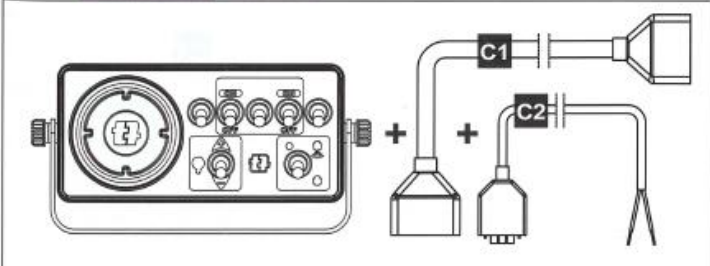

CROPLANDS PART NUMBERS: G8406008 & GC00900009 – 3 Section Electric Switch Box

G8406010 & GC00900011 – 5 Section Electric Switch Box

INSTALLATION

Compulsory: cable C3 to be ordered separately.

Type	Part No.	Section Valves	Cable C1 mm	Cable C2 mm	°C	V dc
*RD	8406008	3	L=3000	L=2000	60	12

Type	Part No.	Section Valves	Cable C1 mm	Cable C2 mm	°C	V dc
*RD	8406010	5	L=3000	L=2000	60	12

C3 End cable (to be ordered separately)
END CABLE

Part No.	Section Valves	Cable C3 L TOT
C00900009	3	5 m 16,5 feet

Part No.	Section Valves	Cable C3 L TOT
C00900011	5	5 m 16,5 feet

Valve Connection Tags

P	Regulator valve	3	Electric section valve 3
G	Main control valve	4	Electric section valve 4
1	Electric section valve 1	5	Electric section valve 5
2	Electric section valve 2		