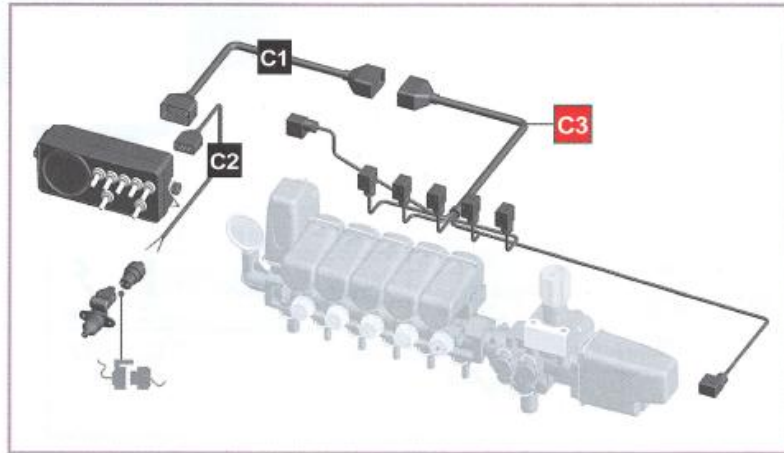

CROPLANDS PART NUMBERS: G8406008 & GC00900009 – 3 Section Electric Switch Box

G8406010 & GC00900011 – 5 Section Electric Switch Box

INSTALLATION

Compulsory: cable C3 to be ordered separately.

Type	Part No.	Section Valves	Cable C1 mm	Cable C2 mm	°C	V dc
*RD	8406008	3	L=3000	L=2000	60	12

Type	Part No.	Section Valves	Cable C1 mm	Cable C2 mm	°C	V dc
*RD	8406010	5	L=3000	L=2000	60	12

C3 End cable (to be ordered separately)
END CABLE

Part No.	Section Valves	Cable C3 L TOT
C00900009	3	5 m 16,5 feet

Part No.	Section Valves	Cable C3 L TOT
C00900011	5	5 m 16,5 feet

Valve Connection Tags

P	Regulator valve	3	Electric section valve 3
G	Main control valve	4	Electric section valve 4
1	Electric section valve 1	5	Electric section valve 5
2	Electric section valve 2		

NOTE

PLEASE ADD PREFIX G TO REFLECT CROPLANDS PART NUMBER