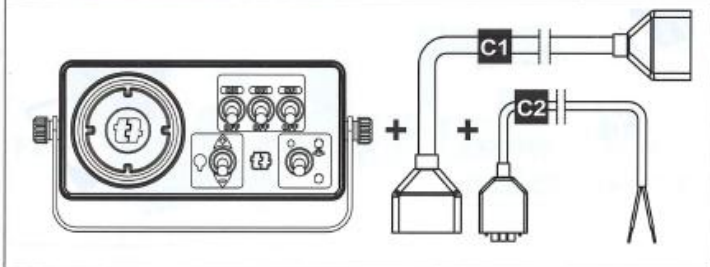

CROPLANDS PART NUMBERS: G8406008 & GC00900009 – 3 Section Electric Switch Box

G8406010 & GC00900011 – 5 Section Electric Switch Box

INSTALLATION

Compulsory: cable C3 to be ordered separately.

Type	Part No.	Section Valves	Cable C1 mm	Cable C2 mm	°C	V dc
*RD	8406008	3	L=3000	L=2000	60	12

Type	Part No.	Section Valves	Cable C1 mm	Cable C2 mm	°C	V dc
*RD	8406010	5	L=3000	L=2000	60	12

C3 End cable (to be ordered separately)
END CABLE

Part No.	Section Valves	Cable C3 L TOT
C00900009	3	5 m 16,5 feet

Part No.	Section Valves	Cable C3 L TOT
C00900011	5	5 m 16,5 feet

Valve Connection Tags

P	Regulator valve	3	Electric section valve 3
G	Main control valve	4	Electric section valve 4
1	Electric section valve 1	5	Electric section valve 5
2	Electric section valve 2		