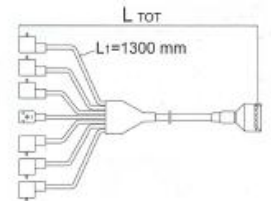

CROPLANDS PART NUMBERS: G8406008 & GC00900009 – 3 Section Electric Switch Box

G8406010 & GC00900011 – 5 Section Electric Switch Box

INSTALLATION

Compulsory: cable C3 to be ordered separately.

Type	Part No.	Section Valves	Cable C1 mm	Cable C2 mm	°C	V dc
*RD	8406008	3	L=3000	L=2000	60	12

Type	Part No.	Section Valves	Cable C1 mm	Cable C2 mm	°C	V dc
*RD	8406010	5	L=3000	L=2000	60	12

C3 End cable (to be ordered separately)
END CABLE

Part No.	Section Valves	Cable C3 L TOT
C00900009	3	5 m 16,5 feet

Part No.	Section Valves	Cable C3 L TOT
C00900011	5	5 m 16,5 feet

Valve Connection Tags

P	Regulator valve	3	Electric section valve 3
G	Main control valve	4	Electric section valve 4
1	Electric section valve 1	5	Electric section valve 5
2	Electric section valve 2		