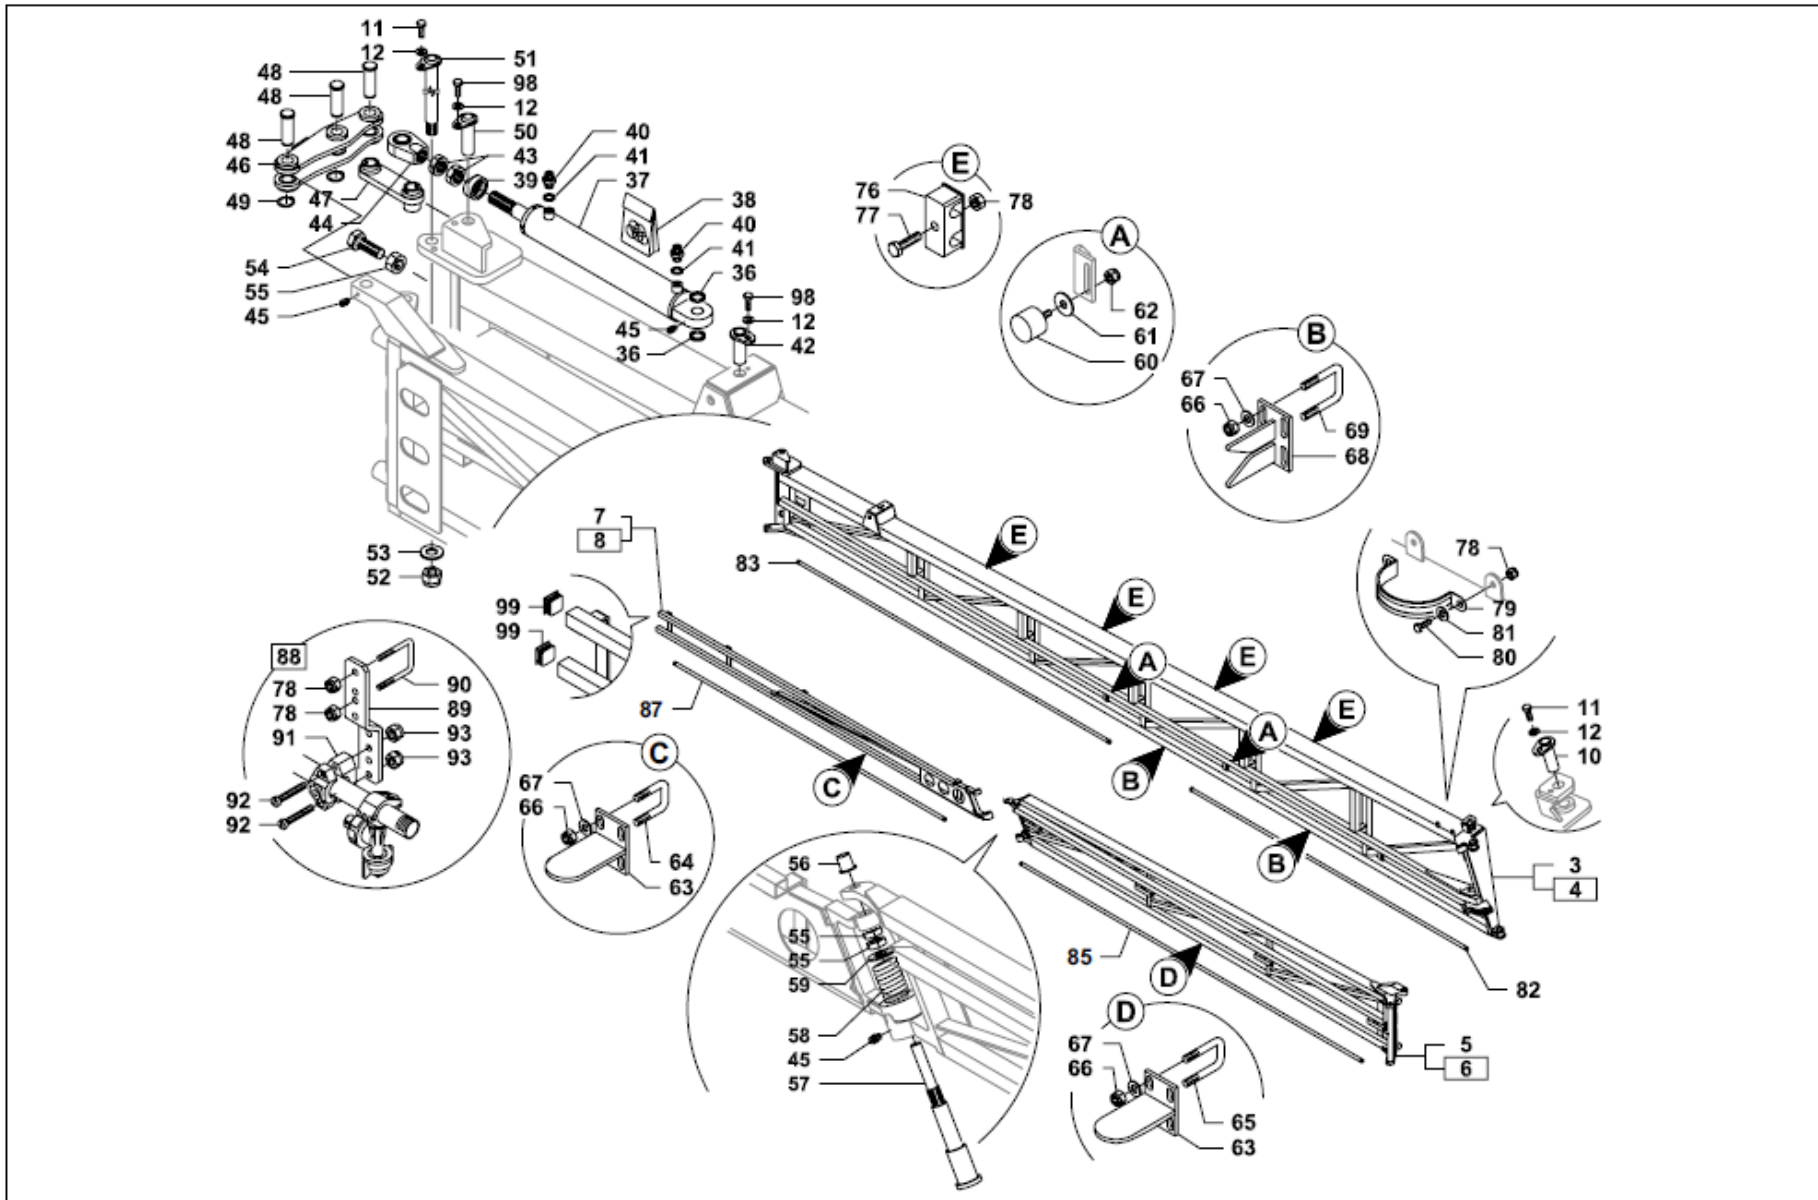

CROPLANDS PART NUMBERS: GBCOMPL285-RH – Boom Arm 28.5m RH Standard

Pos	Part No	Description	Qty
3	GBBG002915	INNER BOOM ARM R/H	1
4	GBBG002916	INNER BOOM ARM L/H	1
5	GB000050V	OUTER BOOM ARM R/H	1
6	GB022400051V	OUTER BOOM ARM L/H	1
7	GB22800080V	BREAKAWAY ARM R/H	1
8	GB22800081V	BREAKAWAY ARM L/H	1
10	GB500100055V	PIN	2
11	GB900110025Z	M10 x 20mm BOLT (ZINC) 8.8	2
12	GB907200010Z	10mm SPRING WASHER	2
36	GB500200028Z	SPACER	4
37	GB024772	HYDRAULIC RAM	2
38	GB024776	SEAL KIT	2
39	GB003273	SPACER NUT M27	2
40	GB570500010Z	NIPPLE 1/4 BSP 1.0 ORIFICE	8
41	GB50243113	COPPER WASHER	8
42	GB500100055V	PIN	2
43	GB905220027Z	M27 PLAIN NUT (ZINC)	4
44	GB920100043Z	M27 BALL JOINT	4
45	GB919800020	GREASE NIPPLE	16
46	GB006461	LINK ARM OUTER FOLD	4
47	GB023200216V	LINK ARM PIVOT	2
48	GB006426	PIN	6
49	GB000187	CIRCLIP	12
50	GB500100110V	PIN	2
51	GB500100146V	PIN 28 2ND FOLD	2
52	GB905400024	M24 NYLOC NUT (ZINC)	2
53	GB907025044Z	M24 WASHER (ZINC)	2
54	GB900124050Z	SCREW	2
55	GB905200024Z	M24 PLAIN NUT (ZINC)	4
56	GB500200049	BUSH	2
57	GB500100111Z	BREAKAWAY SHAFT	2
58	GB919900023Z	BREAKAWAY SPRING	2
59	GB500400019Z	WASHER	2
60	GB950200004	RUBBER STOPPER 20mm	4