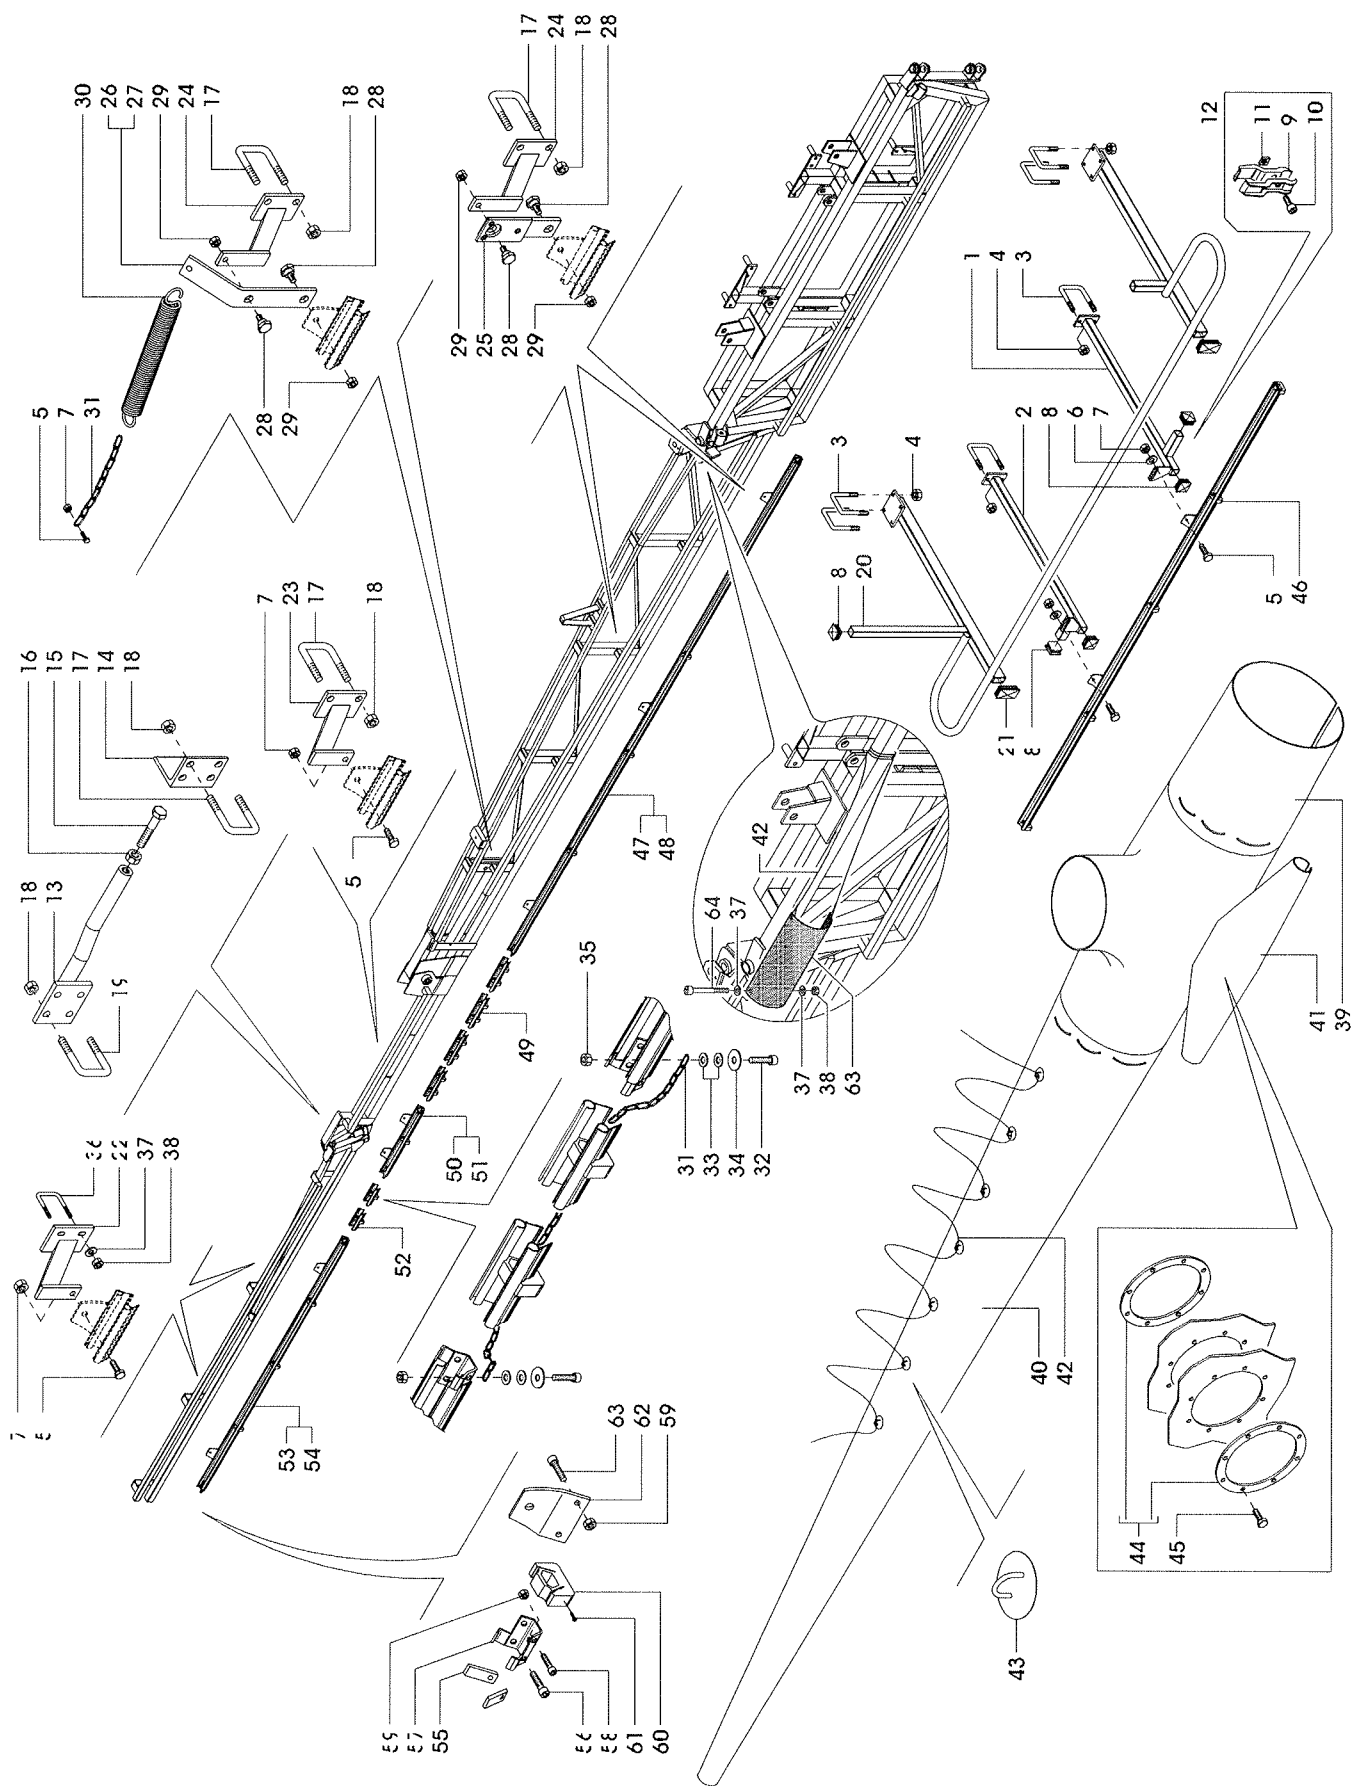

MANICA AD ARIA 16 MT. x KIT AIRASSISTED "NEW AIR".
16 MT. AIRASSISTED "NEW AIR" SLEEVE KIT.
MANCHE A AIR POUR KIT AIRASSISTED "NEW AIR" 16 MT.
16 MT. AIRASSISTED "NEW AIR" LUFTSACK SATZ.

GAMBETTI BARRE

Tav. N 68 50.3

MANICA AD ARIA 16 MT. x KIT AIRASSISTED "NEW AIR".
16 MT. AIRASSISTED "NEW AIR" SLEEVE KIT.
MANCHE A AIR POUR KIT AIRASSISTED "NEW AIR" 16 MT.
16 MT. AIRASSISTED "NEW AIR" LUFTSACK SATZ.

GAMBETTI BARRE

Tav. N 68 50.3