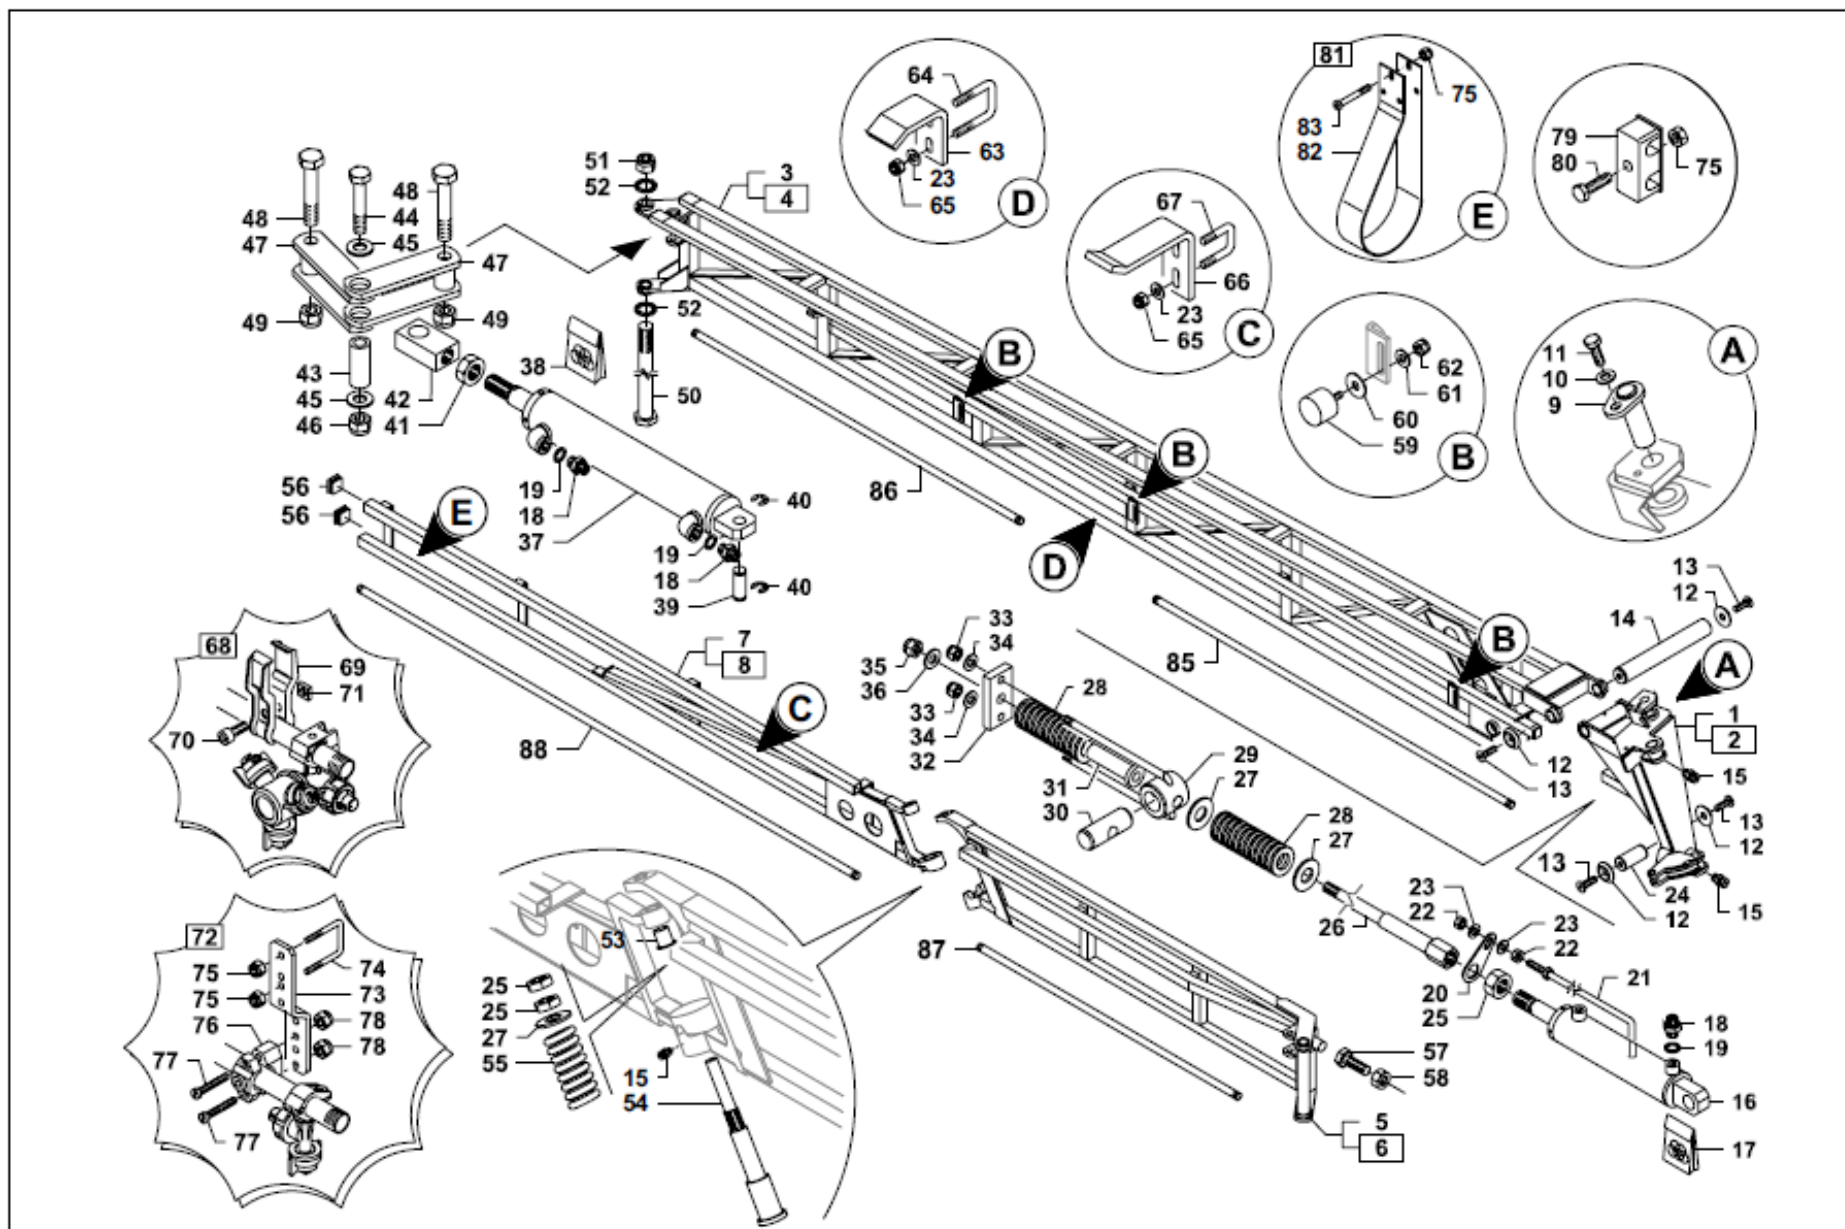

CROPLANDS PART NUMBERS: GBNEW185GV-RH – Boom Arm 18.5m RH Gvar

Pos	Part No	Description	Qty
1	GB201800552V	G-VAR PIVOT ARM RH	1
2	GB201800553V	G-VAR PIVOT ARM LH	1
3	GB201800520V	G-VAR INNER ARM RH	1
4	GB201800521V	G-VAR INNER ARM LH	1
5	GB201800450V	SECOND ARM RH	1
6	GB201800451V	SECOND ARM LH	1
7	GB201800470V	BREAKAWAY ARM RH	1
8	GB201800471V	BREAKAWAY ARM LH	1
9	GB500100055V	PIN	2
10	GB907200010Z	WASHER	2
11	GB900110025Z	SCREW	2
12	GB500400004Z	WASHER	8
13	GB900710025Z	SCREW M10X25	8
14	GB500100031	ROD FIRST ARM-PIVOT	2
15	GB919800020	GREASE NIPPLE	4
16	GBB007491	GVAR CYLINDER	2
17	GB998000174	SEAL KIT	2
18	GB570500006Z	NIPPLE 1/4"BSP 0.6MM	8
19	GB600500001	COPPER WASHER	8
20	GB271800046V	LEVEL INDICATOR BRKT	2
21	GB271800045V	LEVEL INDICATOR ROD	2
22	GB905100010Z	LOCKING NUT	4
23	GB907010021Z	WASHER	4
24	GB500100023Z	GVAR CYLINDER PIN	2
25	GB905200024Z	NUT M24	2
26	GB201800540Z	CYLINDER EXT M24	2
27	GB500400019Z	WASHER	4
28	GB919900040V	GVAR CYL SPRING	4
29	GB201800547Z	BUSHING EXTENSION	2
30	GB500100043Z	GVAR EXTENSION PIN	2
31	GB201800548Z	CYLINDER SPACER	2
32	GB201800545Z	SPRING PLATE	2
33	GB905300012	NUT	4
34	GB907012025Z	WASHER	4
35	GB905300016	NUT	2
36	GB907017030Z	WASHER	2
37	GB702545001V	CYLINDER	2
38	GB998000176	SEAL KIT	2
39	GB500100010Z	PIN	2
40	GB919800021X	CIRCLIP	4
41	GB905200020Z	LOCKING NUT	2
42	GB201200060Z	CYLINDER ROD BLOCK	2
43	GB500100062	SPACER	2
44	GB900314080Z	BOLT	2
45	GB907014028Z	BUSH	4
46	GB905400014	NUT NYLOCK	2
47	GB201800050V	LINK ROD	2
48	GB500500014Z	BOLT	4