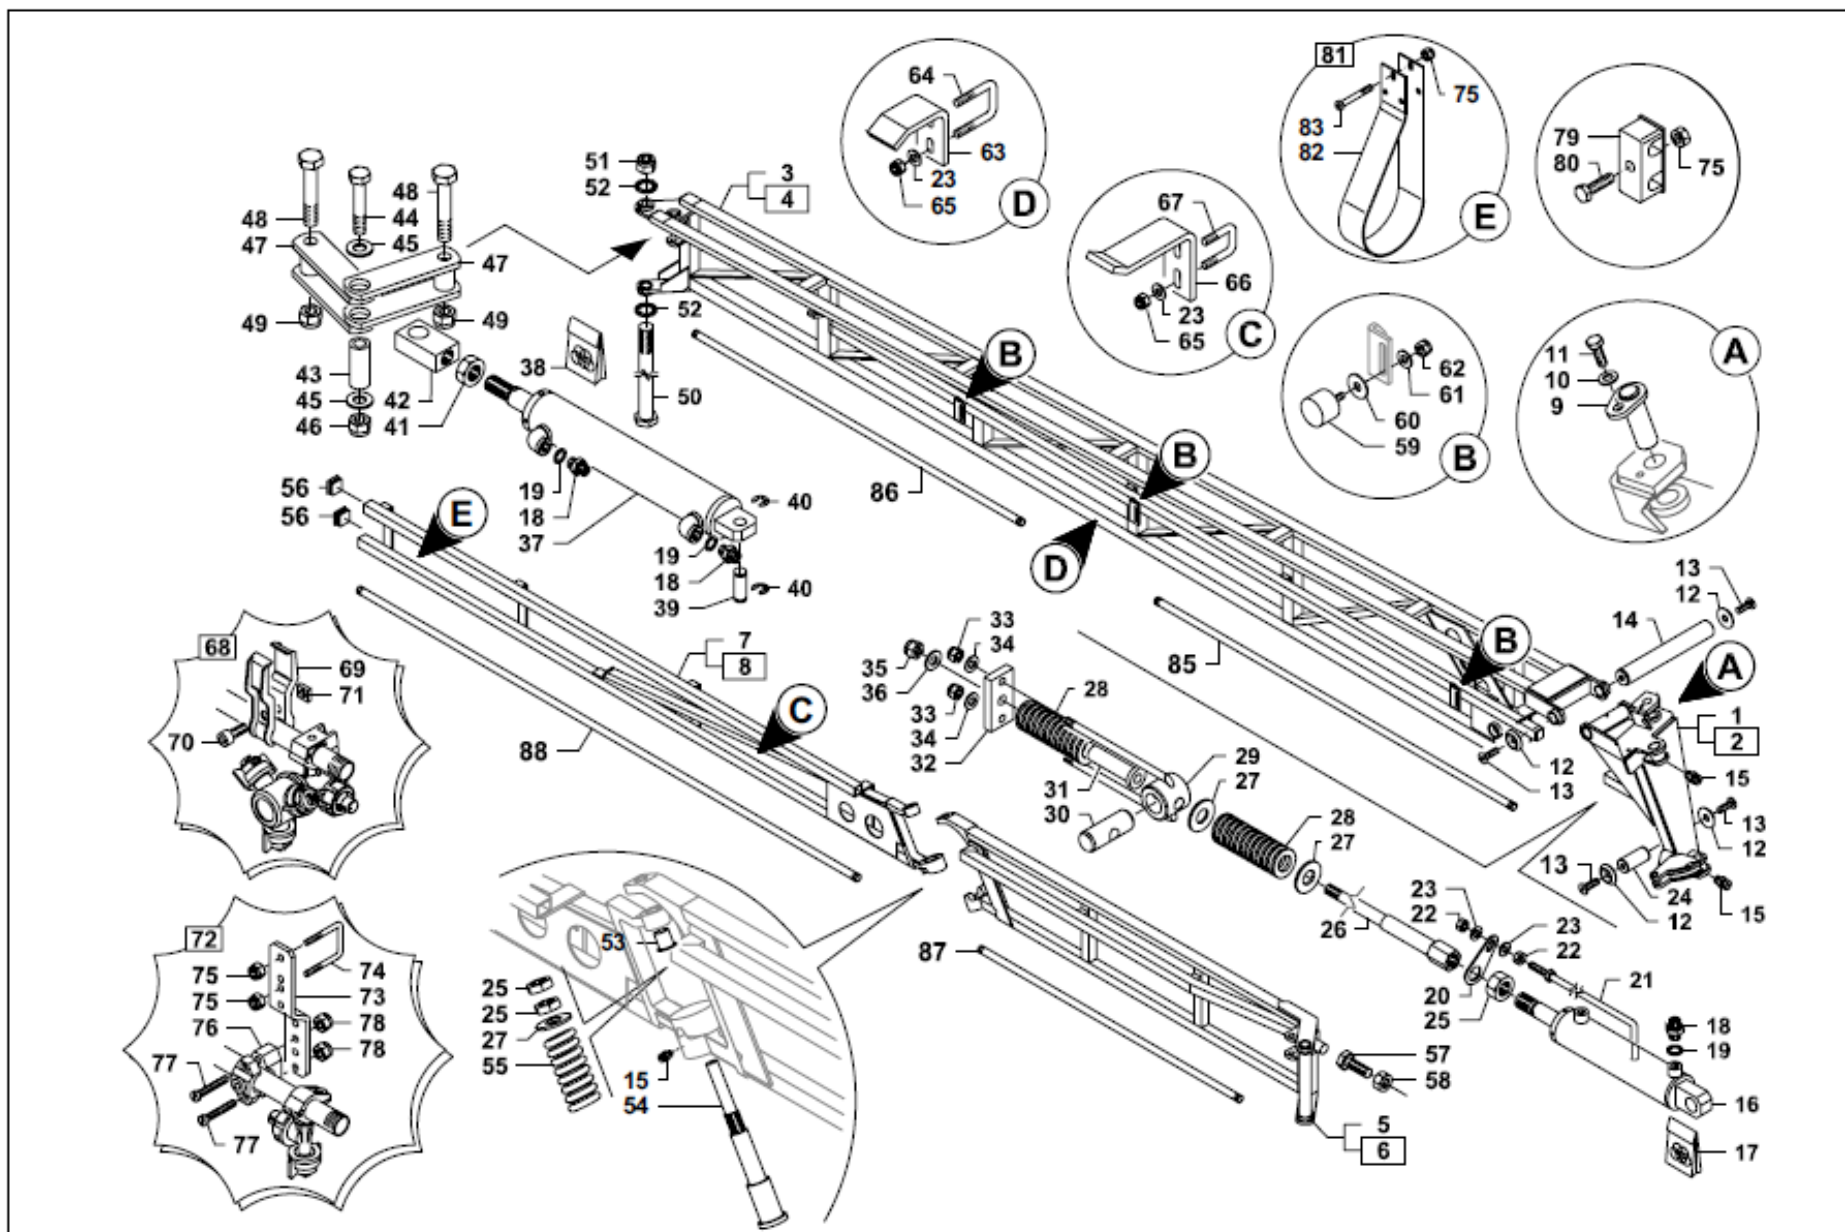

CROPLANDS PART NUMBERS: GBNEW215GV-LH – Boom Arm 21.5m LH Gvar

Pos	Part No	Description	Qty
1	GB201800552V	G-VAR PIVOT ARM RH	1
2	GB201800553V	G-VAR PIVOT ARM LH	1
3	GB202000520V	G-VAR INNER ARM RH	1
4	GB202000521V	G-VAR INNER ARM LH	1
5	GB202000450V	SECOND ARM RH	1
6	GB202000451V	SECOND ARM LH	1
7	GB201800470V	BREAKAWAY ARM RH	1
8	GB201800471V	BREAKAWAY ARM LH	1
9	GB500100055V	PIN	2
10	GB907200010Z	WASHER	2
11	GB900110025Z	SCREW	2
12	GB500400004Z	WASHER	8
13	GB900710025Z	SCREW M10X25	8
14	GB500100031	ROD FIRST ARM-PIVOT	2
15	GB919800020	GREASE NIPPLE	4
16	GBBG007491	GVAR CYLINDER	2
17	GB998000174	SEAL KIT	2
18	GB570500006Z	NIPPLE 1/4"BSP 0.6mm	8
19	GB600500001	COPPER WASHER	8
20	GB271800048V	LEVEL INDICATOR BRKT	2
21	GB271800045V	LEVEL INDICATOR ROD	2
22	GB905100010Z	LOCKING NUT	4
23	GB907010021Z	WASHER	4
24	GB500100023Z	GVAR CYLINDER PIN	2
25	GB905200024Z	NUT M24	2
26	GB201800540Z	CYLINDER EXT M24	2
27	GB500400019Z	WASHER	4
28	GB919900040V	GVAR CYL SPRING	4
29	GB201800547Z	BUSHING EXTENSION	2
30	GB500100043Z	GVAR EXTENSION PIN	2
31	GB201800548Z	CYLINDER SPACER	2
32	GB201800545Z	SPRING PLATE	2
33	GB905300012	NUT	4
34	GB907012025Z	WASHER	4
35	GB905300016	NUT	2
36	GB907017030Z	WASHER	2
37	GB702545001V	CYLINDER	2
38	GB998000176	SEAL KIT	2
39	GB500100010Z	PIN	2
40	GB919800021X	CIRCLIP	4
41	GB905200020Z	LOCKING NUT	2
42	GB201200060Z	CYLINDER ROD BLOCK	2
43	GB500100062	SPACER	2
44	GB900314080Z	BOLT	2
45	GB907014028Z	BUSH	4
46	GB905400014	NUT NYLOCK	2
47	GB201800050V	LINK ROD	2
48	GB500500014Z	BOLT	4