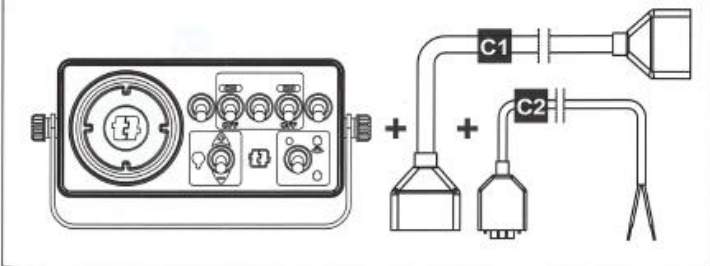

CROPLANDS PART NUMBERS: G8406008 & GC00900009 – 3 Section Electric Switch Box

G8406010 & GC00900011 – 5 Section Electric Switch Box

INSTALLATION

Compulsory: cable C3 to be ordered separately.

Type	Part No.	Section Valves	Cable C1 mm	Cable C2 mm	°C	V dc
*RD	8406008	3	L=3000	L=2000	60	12

Type	Part No.	Section Valves	Cable C1 mm	Cable C2 mm	°C	V dc
*RD	8406010	5	L=3000	L=2000	60	12

C3 End cable (to be ordered separately)
END CABLE

Part No.	Section Valves	Cable C3 L TOT
C00900009	3	5 m 16,5 feet

Part No.	Section Valves	Cable C3 L TOT
C00900011	5	5 m 16,5 feet

Valve Connection Tags

P	Regulator valve	3	Electric section valve 3
G	Main control valve	4	Electric section valve 4
1	Electric section valve 1	5	Electric section valve 5
2	Electric section valve 2		