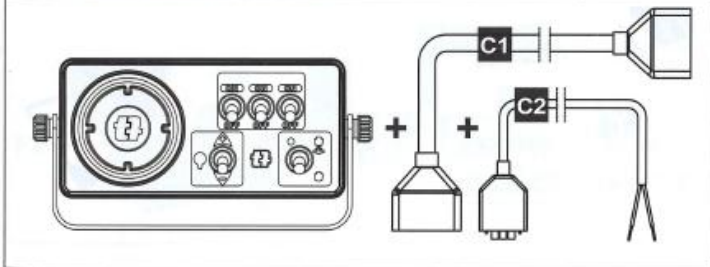

CROPLANDS PART NUMBERS: G8406008 & GC00900009 – 3 Section Electric Switch Box

G8406010 & GC00900011 – 5 Section Electric Switch Box

INSTALLATION

Compulsory: cable C3 to be ordered separately.

Type	Part No.	Section Valves	Cable C1 mm	Cable C2 mm	°C	V dc
*RD	8406008	3	L=3000	L=2000	60	12

Type	Part No.	Section Valves	Cable C1 mm	Cable C2 mm	°C	V dc
*RD	8406010	5	L=3000	L=2000	60	12

C3 End cable (to be ordered separately)
END CABLE

Part No.	Section Valves	Cable C3 L TOT
C00900009	3	5 m 16,5 feet

Part No.	Section Valves	Cable C3 L TOT
C00900011	5	5 m 16,5 feet

Valve Connection Tags

P	Regulator valve	3	Electric section valve 3
G	Main control valve	4	Electric section valve 4
1	Electric section valve 1	5	Electric section valve 5
2	Electric section valve 2		