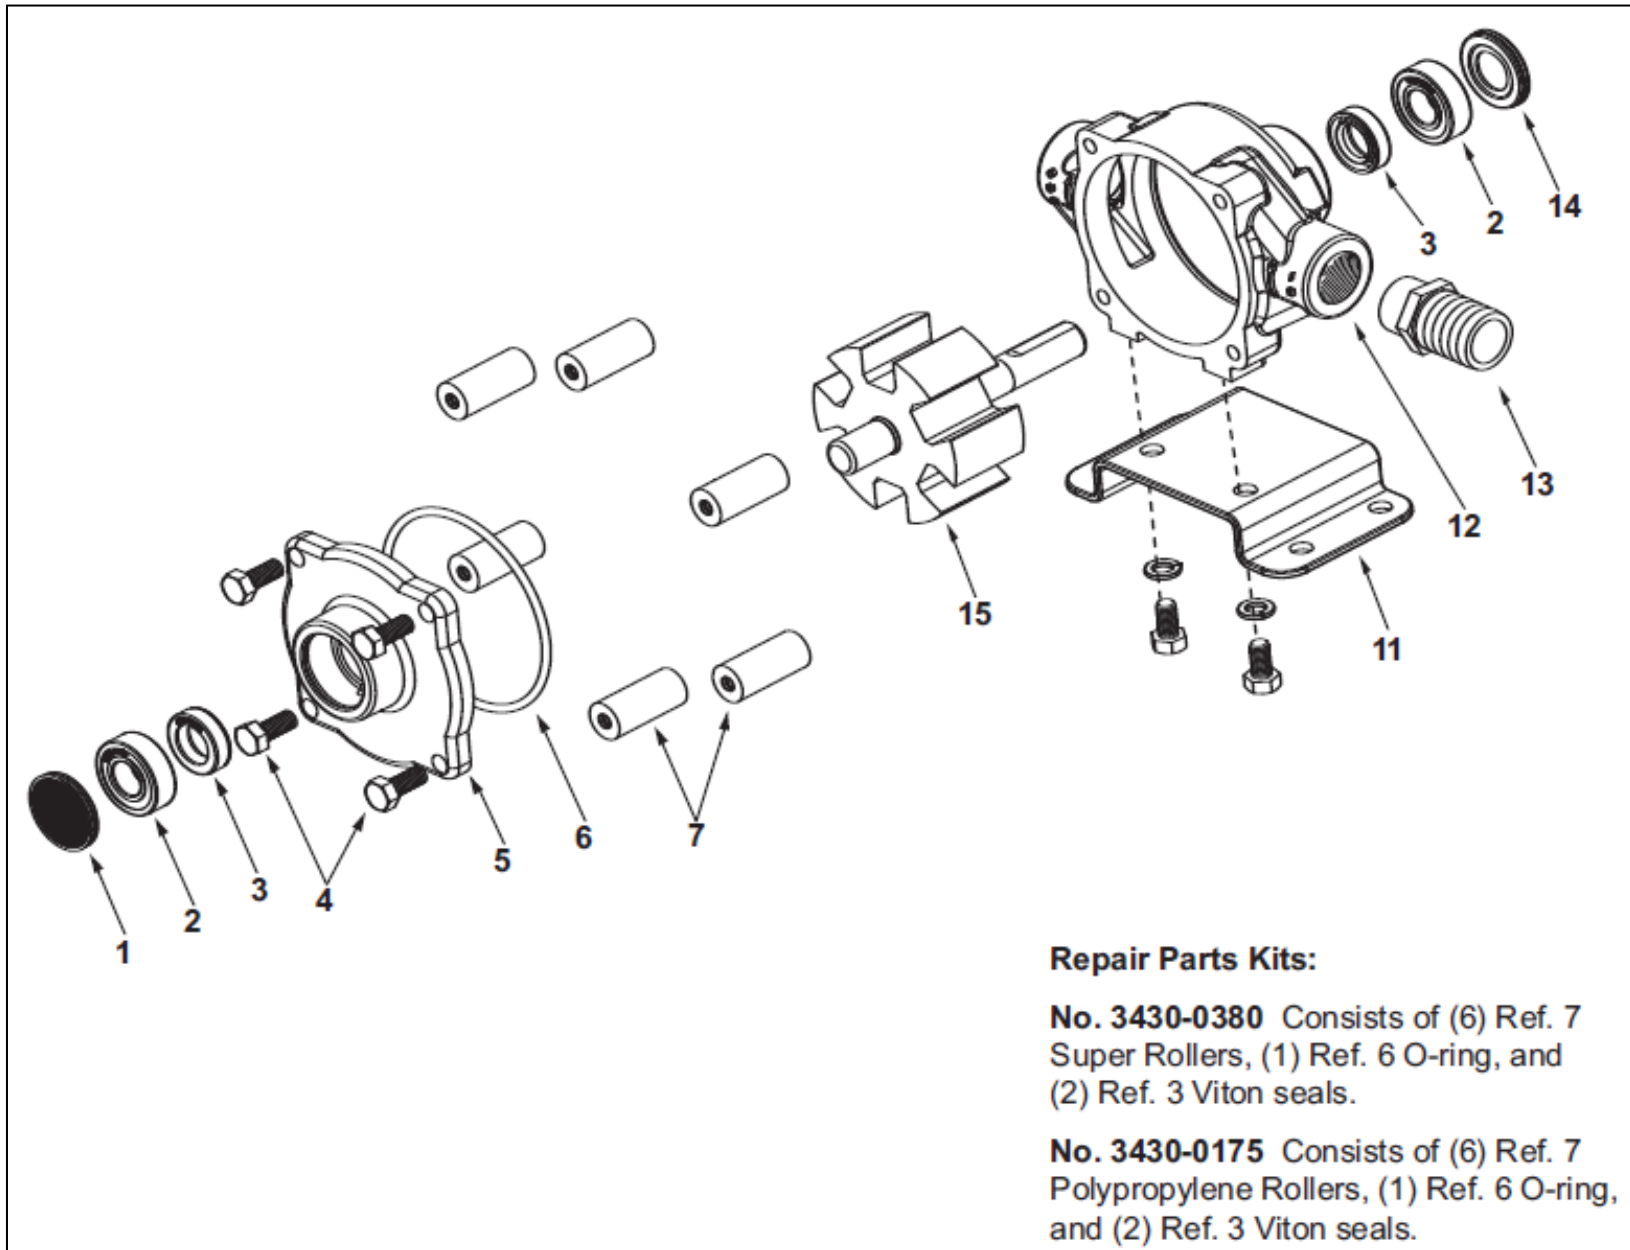

CROPLANDS PART NUMBERS: H6500XL – HYPRO 6 ROLLER PUMP SILVERCAST

**SERIES 6500
6-ROLLER PUMP**

Max. Flow Rate:22 gpm
 Max. Pressure:300 psi
 Max. RPM:1200 rpm
 Ports:3/4" NPT Inlet & Outlet
1" Hose Barb Included
 Shaft:.....5/8" Dia. (Solid)
 Continuous Operation.....100 psi
 Intermittent Operation.....300 psi

Repair Parts Kits:

No. 3430-0380 Consists of (6) Ref. 7 Super Rollers, (1) Ref. 6 O-ring, and (2) Ref. 3 Viton seals.

No. 3430-0175 Consists of (6) Ref. 7 Polypropylene Rollers, (1) Ref. 6 O-ring, and (2) Ref. 3 Viton seals.

Ref. No.	Qty. Req'd.	Part Number	Description
1	1	2300-0021	Bearing Cover
2	2	2000-0010	Sealed Ball Bearing
3	2	2107-0002	Viton Seal (Standard)
3	2	2102-0001	Buna-N Seal (Optional)
3	2	2102-0001T	Teflon-coated Buna-N Seal (Optional)
4	4	2210-0004	Bolts
5	1	0200-6600C	Endplate (Cast Iron) with Seal
5	1	0200-6600N	Endplate (Ni-Resist) with Seal
5	1	0200-6600X	Endplate (SilverCast) with Seal
6	1	1720-0008	O-ring Gasket for Endplate
7	6	1005-0004	Super Roller (Standard)
7	6	1002-0004	Polypropylene Roller (Optional)
7	6	1052-0004	Buna-N Roller (Optional)
7	6	1055-0004	Teflon Roller (Optional)

Ref. No.	Qty. Req'd.	Part Number	Description
11	1 kit	3420-0023	Base Kit - Sold Separately Includes: (1) Base, (2) Bolts and (2) Washers
12	1	0100-6600C	Body (Cast Iron) with Seal
12	1	0100-6600N	Body (Ni-Resist) with Seal
12	1	0100-6600X	Body (SilverCast) with Seal
13	1	2404-0052	1" Hose Barb
14	1	2300-0023	Shaft Bearing Cover
15	1	0300-6600C	Rotor Assembly (Cast Iron)
15	1	0300-6600N	Rotor Assembly (Ni-Resist)
15	1	0300-6600X	Rotor Assembly (SilverCast)