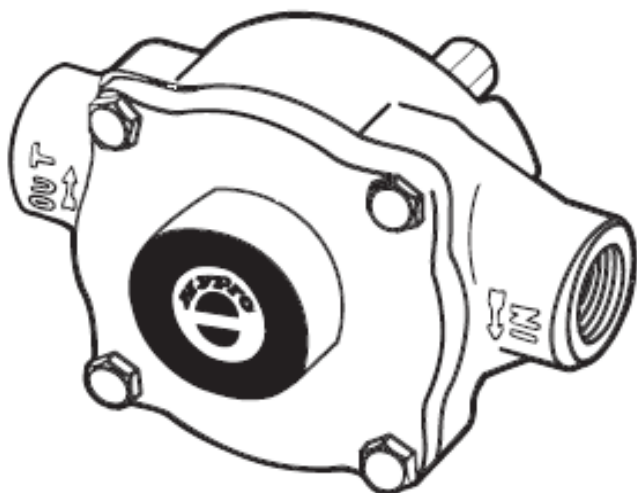

CROPLANDS PART NUMBERS: H6500XL – HYPRO 6 ROLLER PUMP SILVERCAST

**SERIES 6500
6-ROLLER PUMP**

Max. Flow Rate:22 gpm
 Max. Pressure:300 psi
 Max. RPM:1200 rpm
 Ports:3/4" NPT Inlet & Outlet
1" Hose Barb Included
 Shaft:.....5/8" Dia. (Solid)
 Continuous Operation.....100 psi
 Intermittent Operation.....300 psi

Repair Parts Kits:

No. 3430-0380 Consists of (6) Ref. 7 Super Rollers, (1) Ref. 6 O-ring, and (2) Ref. 3 Viton seals.

No. 3430-0175 Consists of (6) Ref. 7 Polypropylene Rollers, (1) Ref. 6 O-ring, and (2) Ref. 3 Viton seals.

Ref. No.	Qty. Req'd.	Part Number	Description
11	1 kit	3420-0023	Base Kit - Sold Separately Includes: (1) Base, (2) Bolts and (2) Washers
12	1	0100-6600C	Body (Cast Iron) with Seal
12	1	0100-6600N	Body (Ni-Resist) with Seal
12	1	0100-6600X	Body (SilverCast) with Seal
13	1	2404-0052	1" Hose Barb
14	1	2300-0023	Shaft Bearing Cover
15	1	0300-6600C	Rotor Assembly (Cast Iron)
15	1	0300-6600N	Rotor Assembly (Ni-Resist)
15	1	0300-6600X	Rotor Assembly (SilverCast)