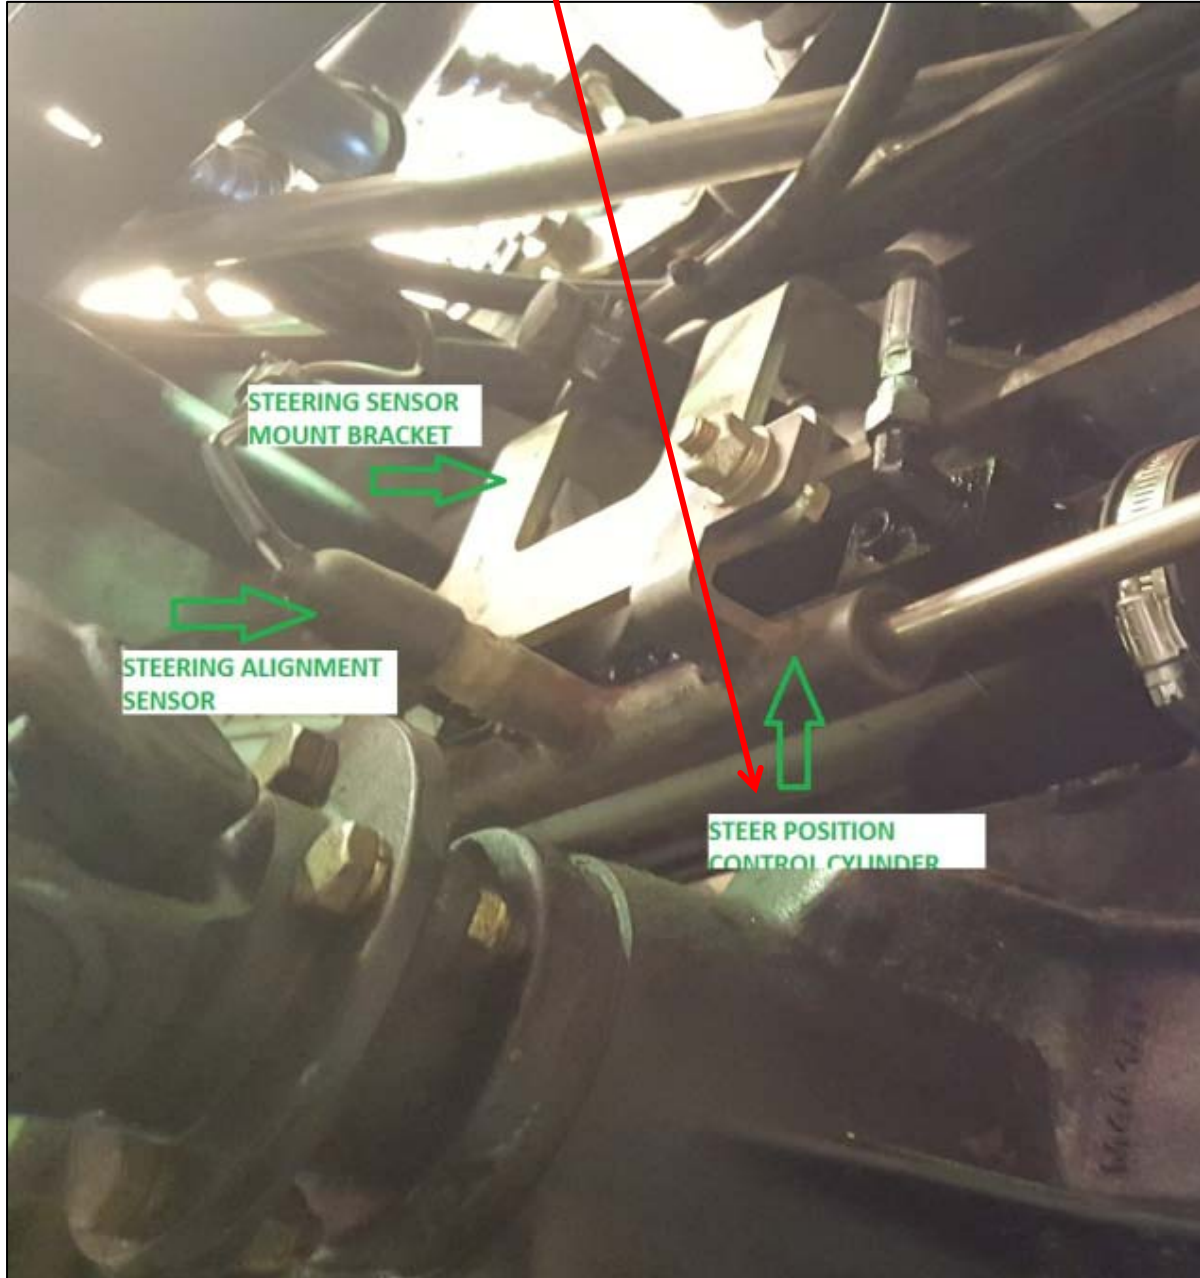

## CROPLANDS PART NUMBER: HAN12000-6002-2 – STEER POSITION CONTROL CYLINDER

***Service and Parts advice***