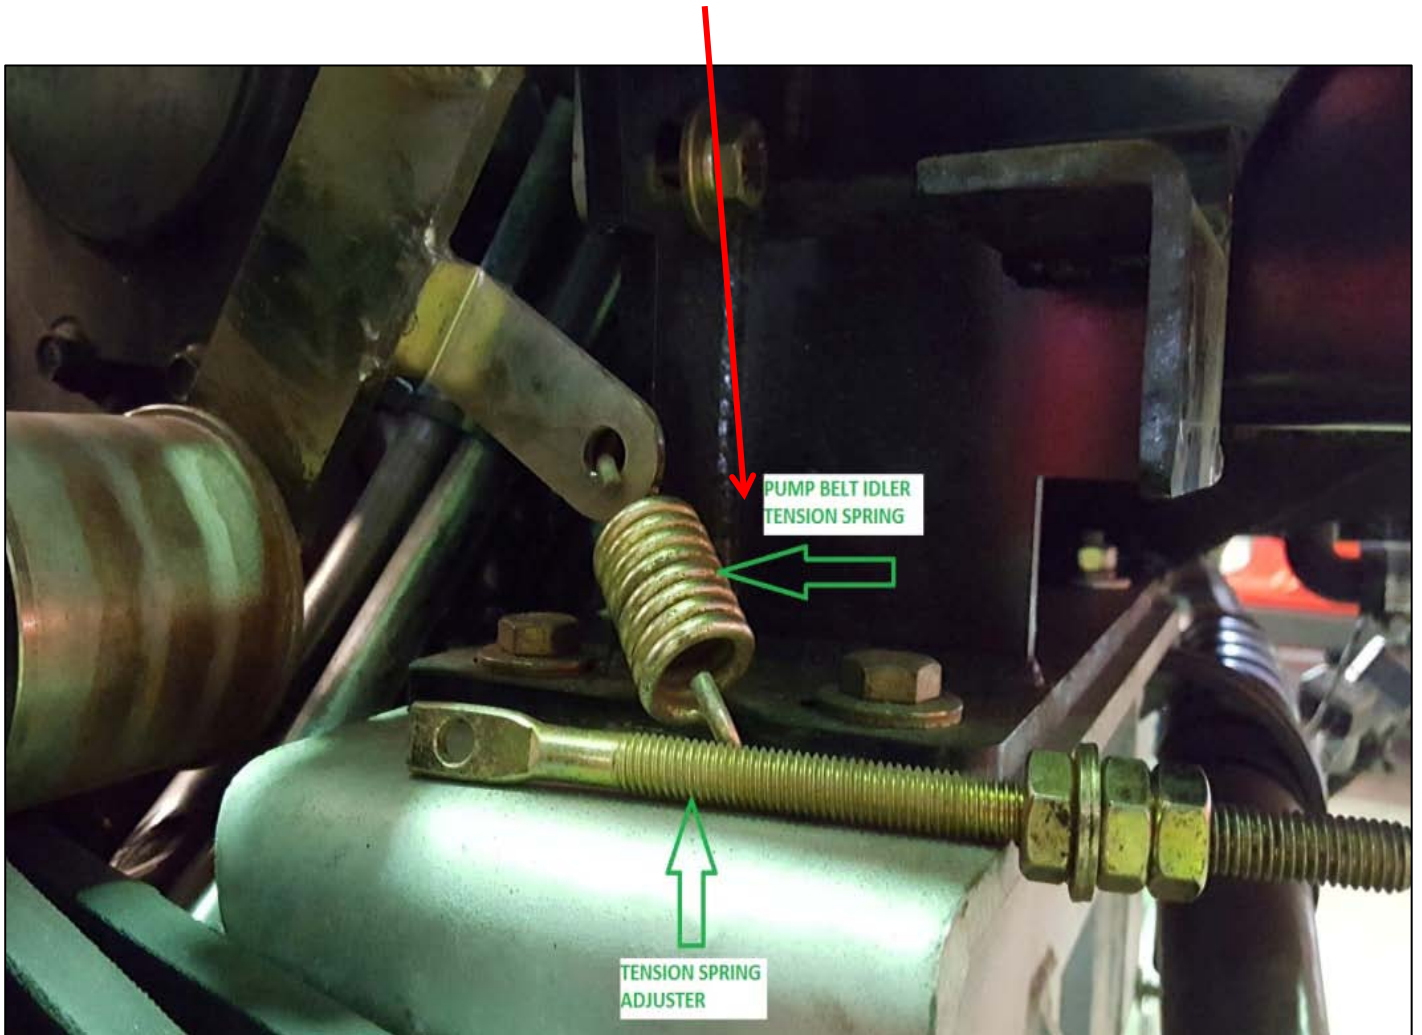

CROPLANDS PART NUMBER: HAN20000-5007 – PUMP BELT IDLER TENSION SPRNG

Service and Parts advice