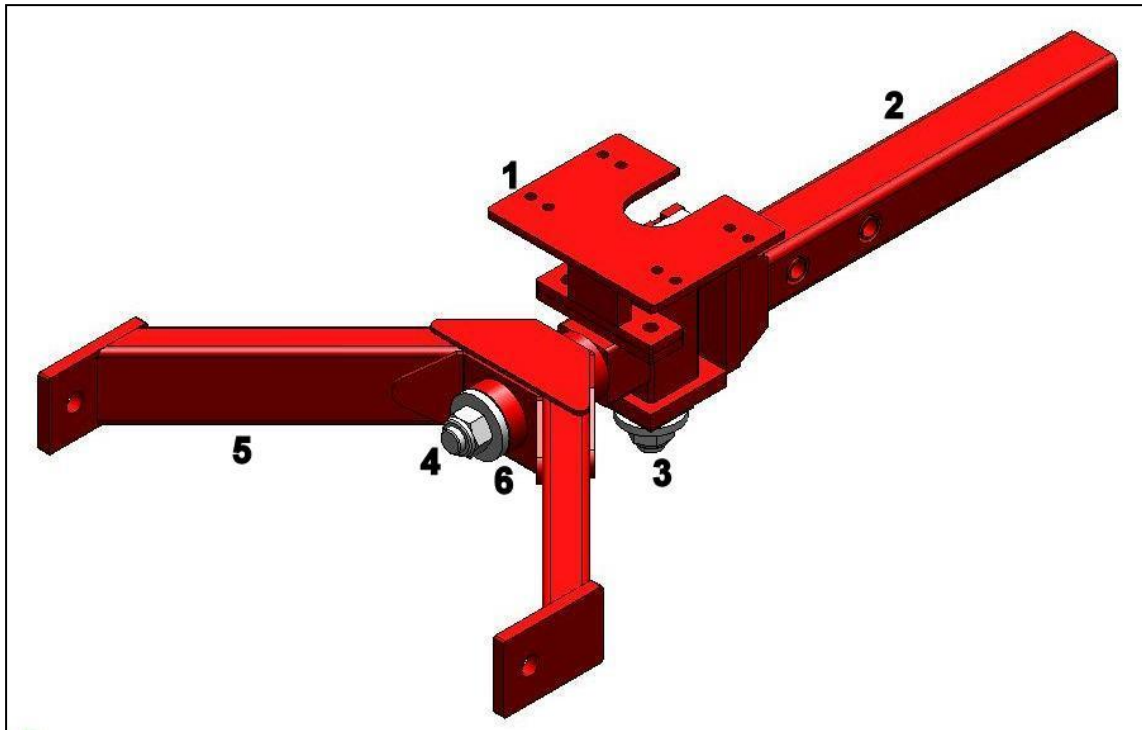

CROPLANDS PART NUMBERS: HP-024 SELF STEERING DRAWBAR 2 PTL

ITEM	PART NUMBER	DESCRIPTION
1	HP-024-1	PUMP MOUNT FOR 3PTL DRAWBAR
2	HP-024-2	YOKE SELF STEERING DRAWBAR
3	HP-024-3	PIN SELF STEERING DRAWBAR
4	HP-024-4	SHAFT KNUCKLE STEERING DRAWBAR
5	HP-024-5	V SWIVEL ARM STEERINGG DRAWBAR
6	HP-024-6	WASHER SELF STEERING DRAWBAR
7	HP-024-7	BRACKET CABLE HOLDER (NOT SHOWN)