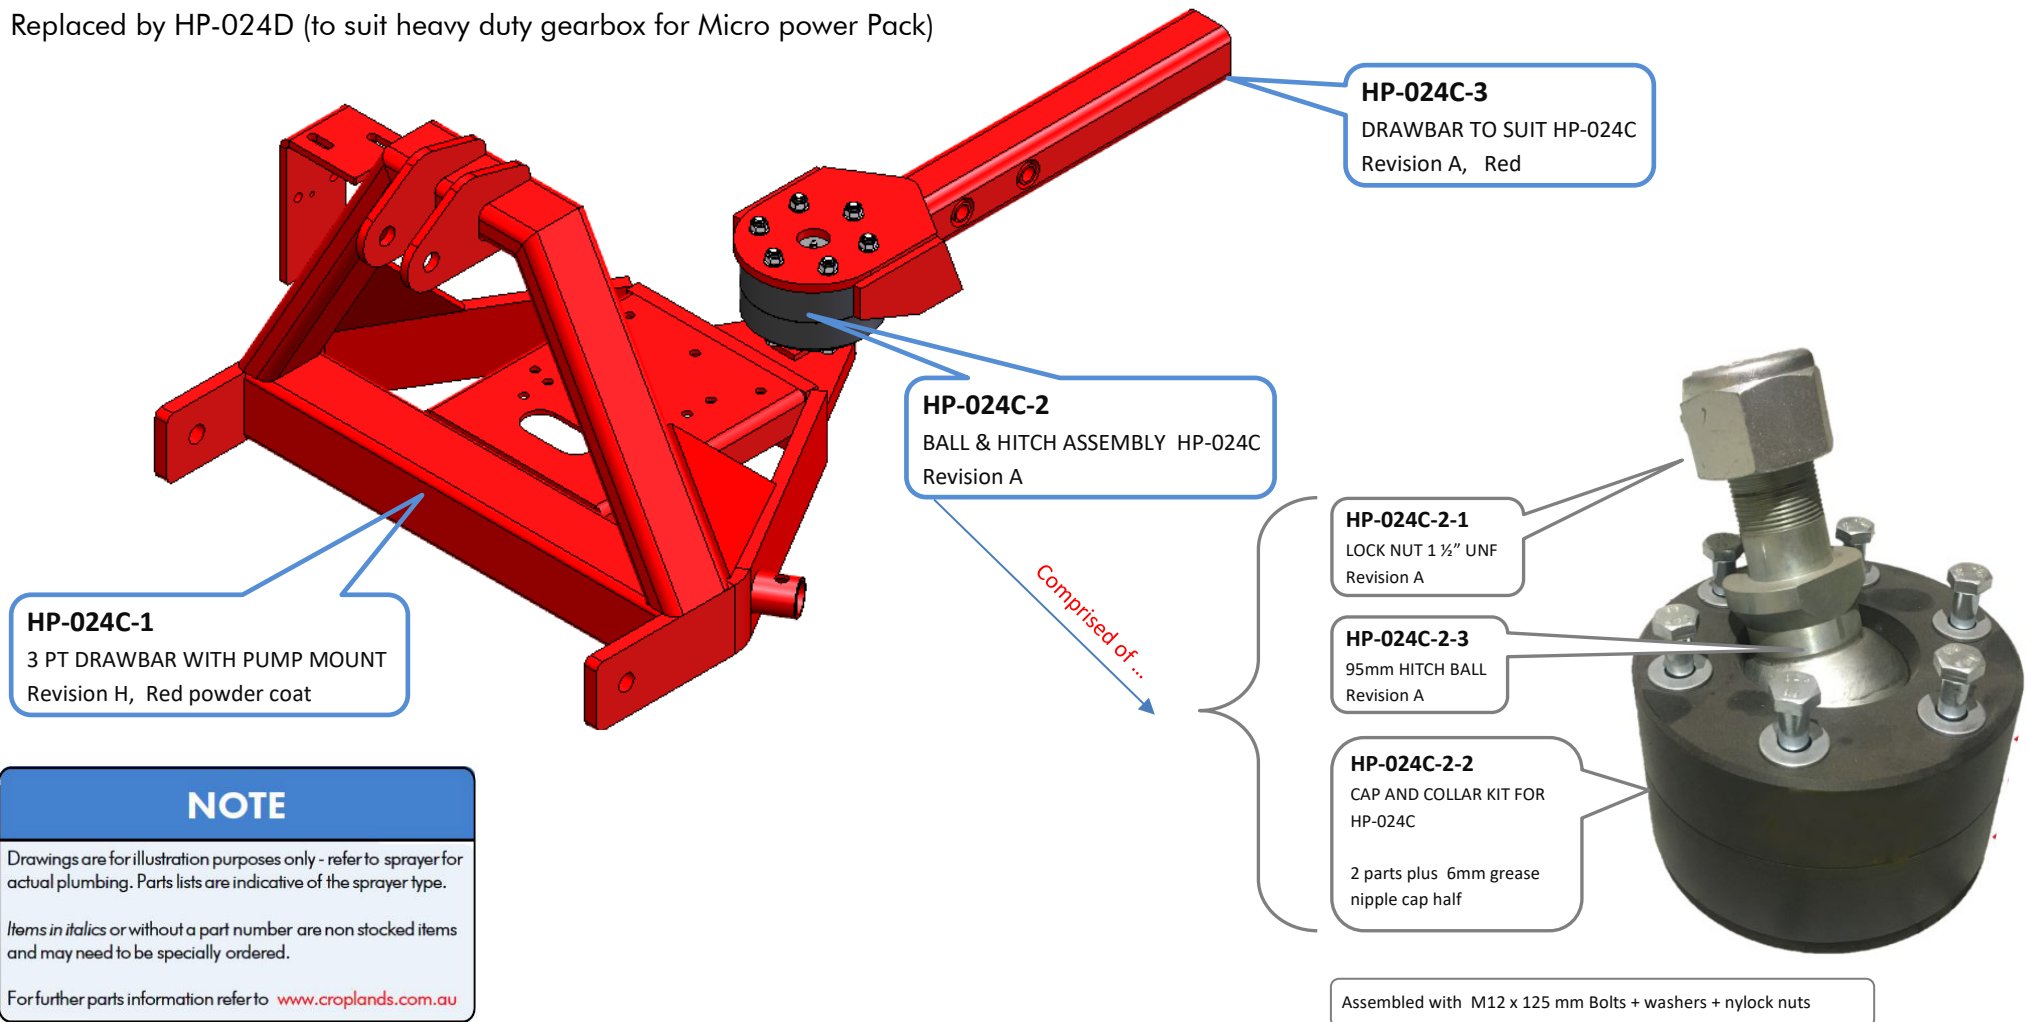

HP-024C

SELF-STEER DRAWBAR, 3-POINT LINKAGE (ASSEMBLY)

This assembly is comprised of 3 parts. The drawing is for the final revision of HP-024C

Replaced by HP-024D (to suit heavy duty gearbox for Micro power Pack)

NOTE

Drawings are for illustration purposes only - refer to sprayer for actual plumbing. Parts lists are indicative of the sprayer type.

Items in italics or without a part number are non stocked items and may need to be specially ordered.