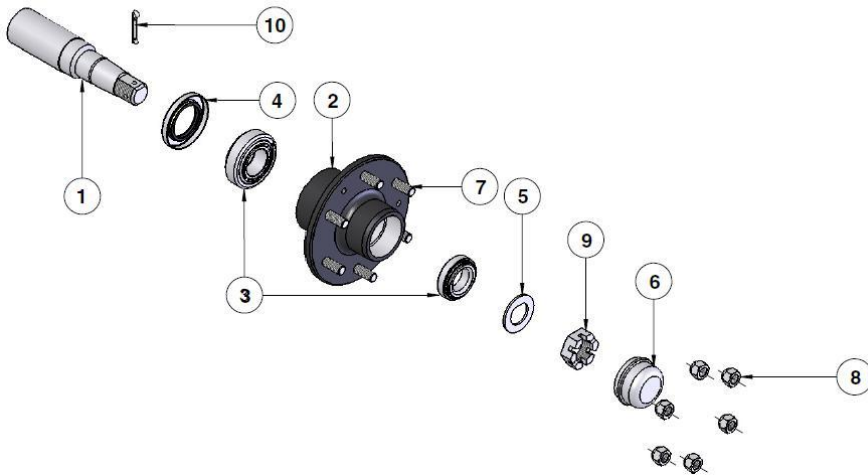

CROPLANDS PART NUMBERS: HP-236C 4000L SUSPENSION SINGLE AXLE (PRE 2010 FAD)

Item	Part No.	Description	Qty
1	HP-199A	STUB AXLE 6STUD 70MM SQ (FAD)	2
2	<i>HP-236CLA-2</i>	AXLE BEAM	1
3	<i>HP-236CLA-1</i>	AXLE HOUSING	1
4	HP-236CL-1	RUBBER SPRING A540-75	2
5	HP-236CL-1A-1	BUSH 32x13.5X22.5 (<i>not shown</i>)	2
6	MT10013	SPEED SENSOR MOUNTING BRACKET(<i>not shown</i>)	1

*Note: Drawing is for illustration purpose only
Refer to parts list.*

STUB AXLE HP-199A (FAD)

Item	Croplands P/N	Description
1	<i>HP-199A-1</i>	STUB 70SQx300LG
2	<i>HP-199A-2</i>	WHEELHUB 6/205 PCD
3	HP-199ABEARING	BEARING KIT 30213/30210
4	HP-199ASEAL	SEAL 120x80x12mm
4	<i>HP-199A-4A</i>	SEAL RING 67x80x12mm (<i>not shown</i>)
5	N/A	N/A
6	HP-199ACAP	DUST CAP 90mm
7	<i>HP-199A-7</i>	WHEEL STUD M18x1.5x49
8	HP-199F-8	WHEEL NUT M18x1.5
9	<i>HP-199A-9</i>	SLOTTED/CASTLE NUT M39x2
10	<i>HP-199A-10</i>	SPLIT PIN 55 x 6mm

Note: Parts in italics are non-stock items and may need to be ordered

Item	Part No.	Description	Qty
1	HP-199A	STUB AXLE 6STUD 70MM SQ (BPW)	2
2	<i>HP-236CLA-2</i>	AXLE BEAM	1
3	<i>HP-236CLA-1</i>	AXLE HOUSING	1
4	HP-236CL-1	RUBBER SPRING A540-75	2
5	HP-236CL-1A-1	BUSH 32x13.5X22.5 (<i>not shown</i>)	2
6	MT10013	SPEED SENSOR MOUNTING BRACKET(<i>not shown</i>)	1

*Note: Drawing is for illustration purpose only
Refer to parts list.*

STUB AXLE HP-199A (BPW)

Item	Croplands P/N	Description
1	<i>HP-199ABPW-1</i>	STUB 70SQx300LG
2	<i>HP-199ABPW-2</i>	WHEELHUB 6/205 PCD
3	<i>HP-199ABPW-3</i>	BEARING KIT 32013/32207
4	<i>HP-199ABPW-4</i>	SEAL M100x68x12
4a	<i>HP-199ABPW-4a</i>	WEAR RING M80x69x6 (<i>not shown</i>)
5	N/A	N/A
6	<i>HP-199ABPW-6</i>	DUST CAP 72.1mm (BPW)
7	<i>HP-199ABPW-7</i>	WHEEL STUD M18x1.5x46
8	BP-545NUT BPW	WHEEL NUT M18x1.5
8a	BP-545WASHERBPW	SPRING WASHER M18.5 (<i>not shown</i>)
9	<i>HP-199ABPW-9</i>	SLOTTED/CASTLE NUT M36x1.5
10	<i>HP-199A-10</i>	SPLIT PIN 63 x 6.3mm