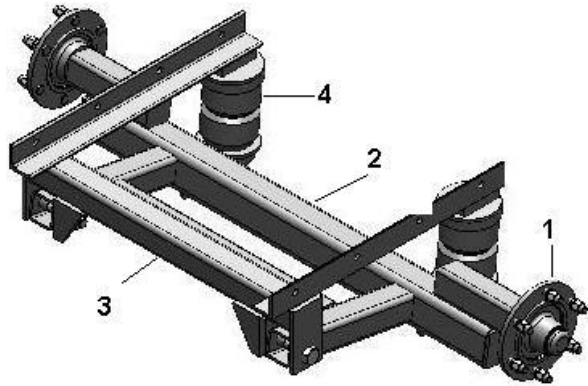

CROPLANDS PART NUMBERS: HP-236C 4000L SUSPENSION SINGLE AXLE (PRE 2010 FAD)

Item	Part No.	Description	Qty
1	HP-199A	STUB AXLE 6STUD 70MM SQ (FAD)	2
2	<i>HP-236CLA-2</i>	AXLE BEAM	1
3	<i>HP-236CLA-1</i>	AXLE HOUSING	1
4	HP-236CL-1	RUBBER SPRING A540-75	2
5	HP-236CL-1A-1	BUSH 32x13.5X22.5 (<i>not shown</i>)	2
6	MT10013	SPEED SENSOR MOUNTING BRACKET(<i>not shown</i>)	1

*Note: Drawing is for illustration purpose only
Refer to parts list.*

STUB AXLE HP-199A (FAD)

Item	Croplands P/N	Description
1	<i>HP-199A-1</i>	STUB 70SQx300LG
2	<i>HP-199A-2</i>	WHEELHUB 6/205 PCD
3	HP-199ABEARING	BEARING KIT 30213/30210
4	HP-199ASEAL	SEAL 120x80x12mm
4	<i>HP-199A-4A</i>	SEAL RING 67x80x12mm (<i>not shown</i>)
5	N/A	N/A
6	HP-199ACAP	DUST CAP 90mm
7	<i>HP-199A-7</i>	WHEEL STUD M18x1.5x49
8	HP-199F-8	WHEEL NUT M18x1.5
9	<i>HP-199A-9</i>	SLOTTED/CASTLE NUT M39x2
10	<i>HP-199A-10</i>	SPLIT PIN 55 x 6mm

Note: Parts in italics are non-stock items and may need to be ordered

Item	Part No.	Description	Qty
1	HP-199A	STUB AXLE 6STUD 70MM SQ (BPW)	2
2	<i>HP-236CLA-2</i>	AXLE BEAM	1
3	<i>HP-236CLA-1</i>	AXLE HOUSING	1
4	HP-236CL-1	RUBBER SPRING A540-75	2
5	HP-236CL-1A-1	BUSH 32x13.5X22.5 (<i>not shown</i>)	2
6	MT10013	SPEED SENSOR MOUNTING BRACKET(<i>not shown</i>)	1