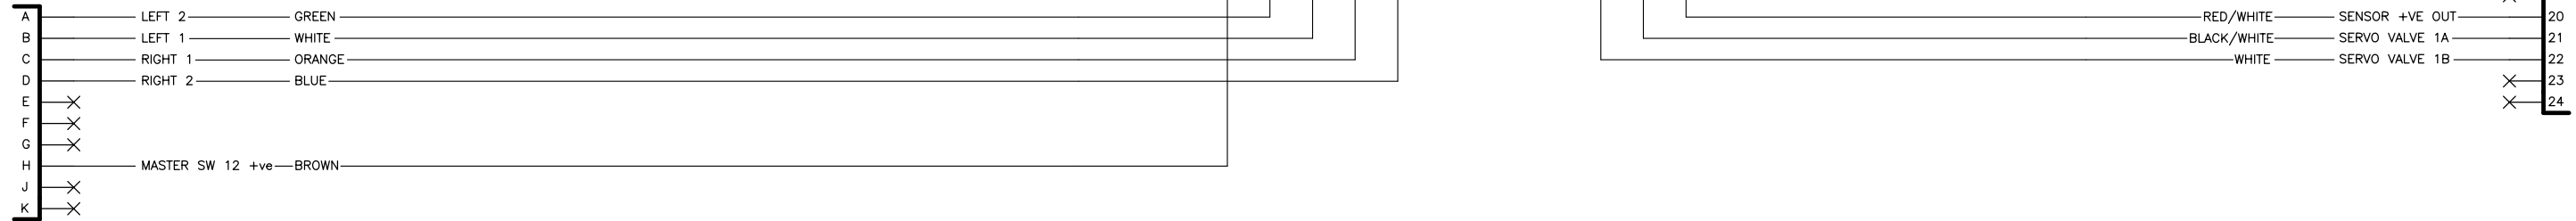

JOINS 844AB CONSOLE

JOINS JOYSTICK

JOINS HV40LOOM/2

3 AMP FUSE SWITCHED 12+ve IN REQ'D

HV40LOOM-844AB ADAPTOR LOOM TRACTOR END

15th FEBRUARY 2012