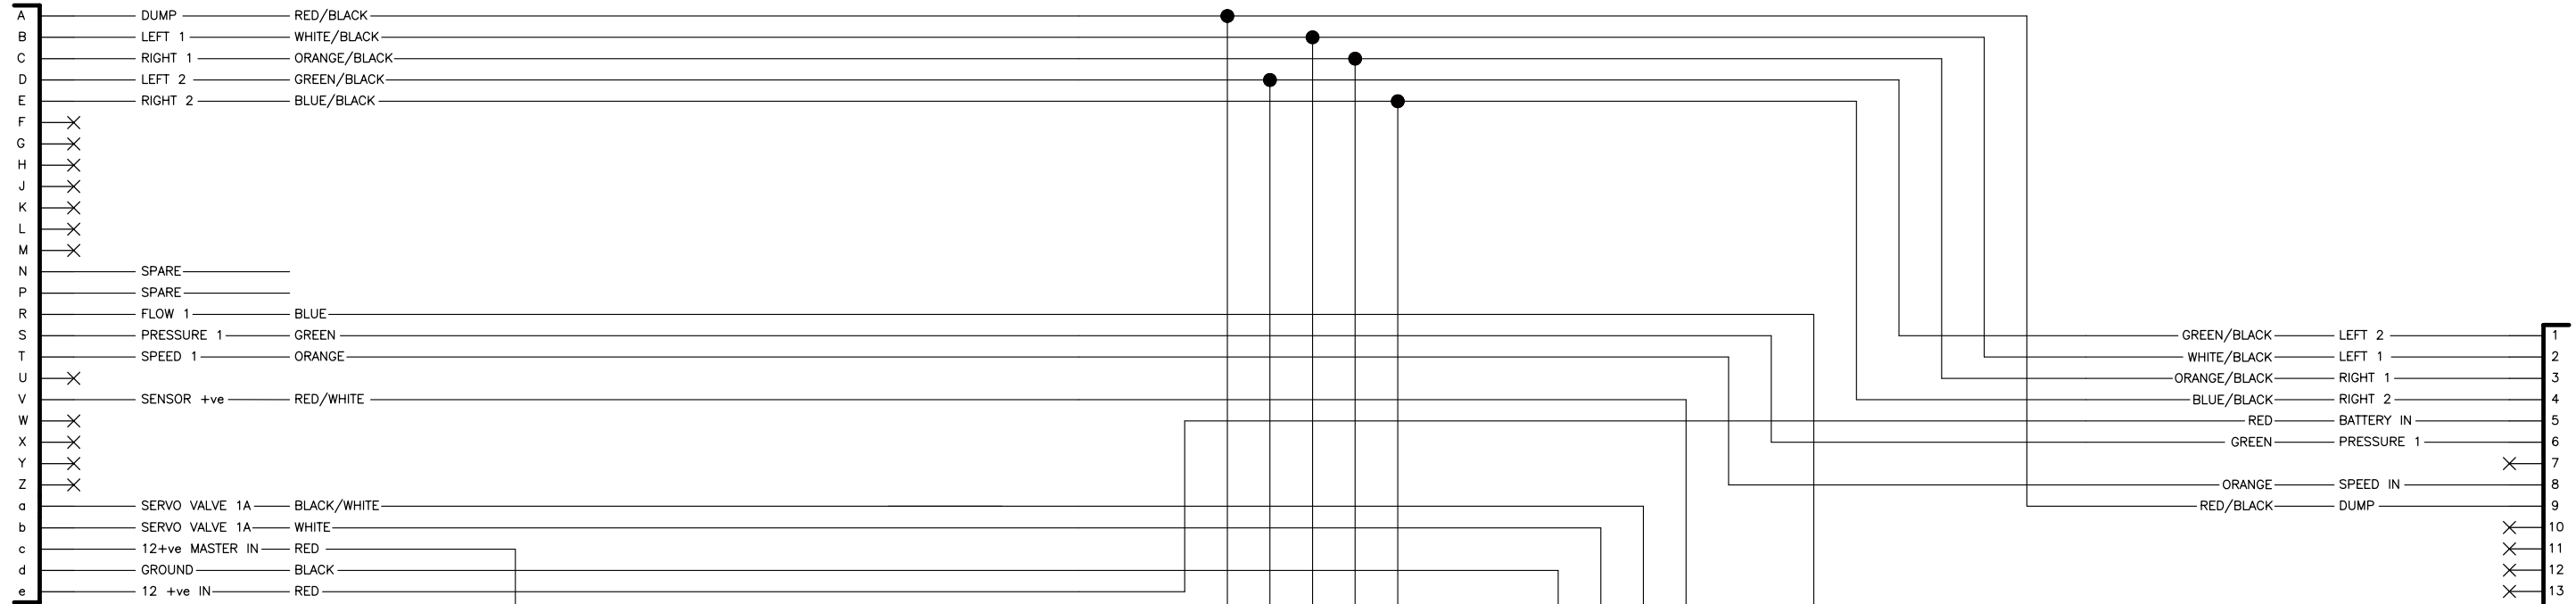

JOINS 844AB CONSOLE

JOINS JOYSTICK

JOINS HV40LOOM/2

3 AMP FUSE SWITCHED 12+ve IN REQ'D

HV40LOOM-844AB ADAPTOR LOOM TRACTOR END

15th FEBRUARY 2012