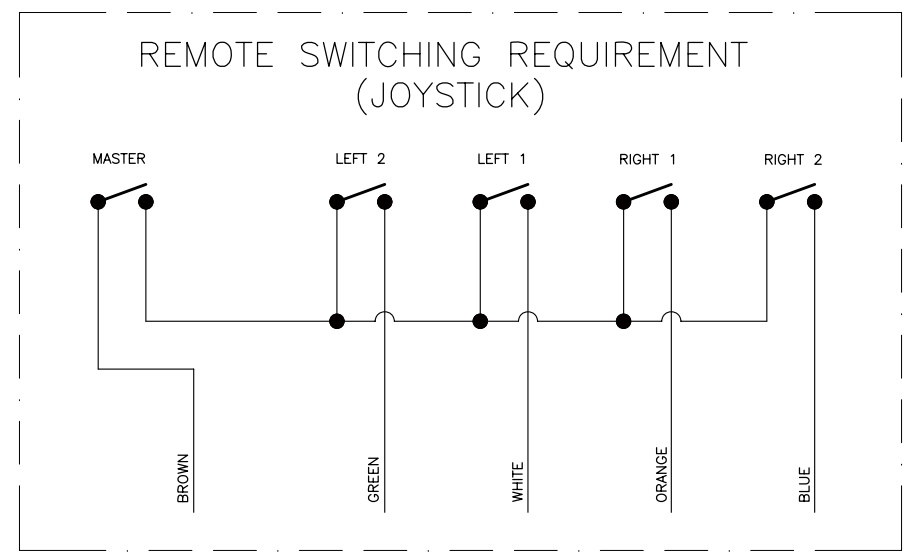

JOINS 844AB CONSOLE

JOINS JOYSTICK

JOINS HV40LOOM/2

3 AMP FUSE SWITCHED 12+ve IN REQ'D

HV40LOOM-844AB ADAPTOR LOOM TRACTOR END

15th FEBRUARY 2012