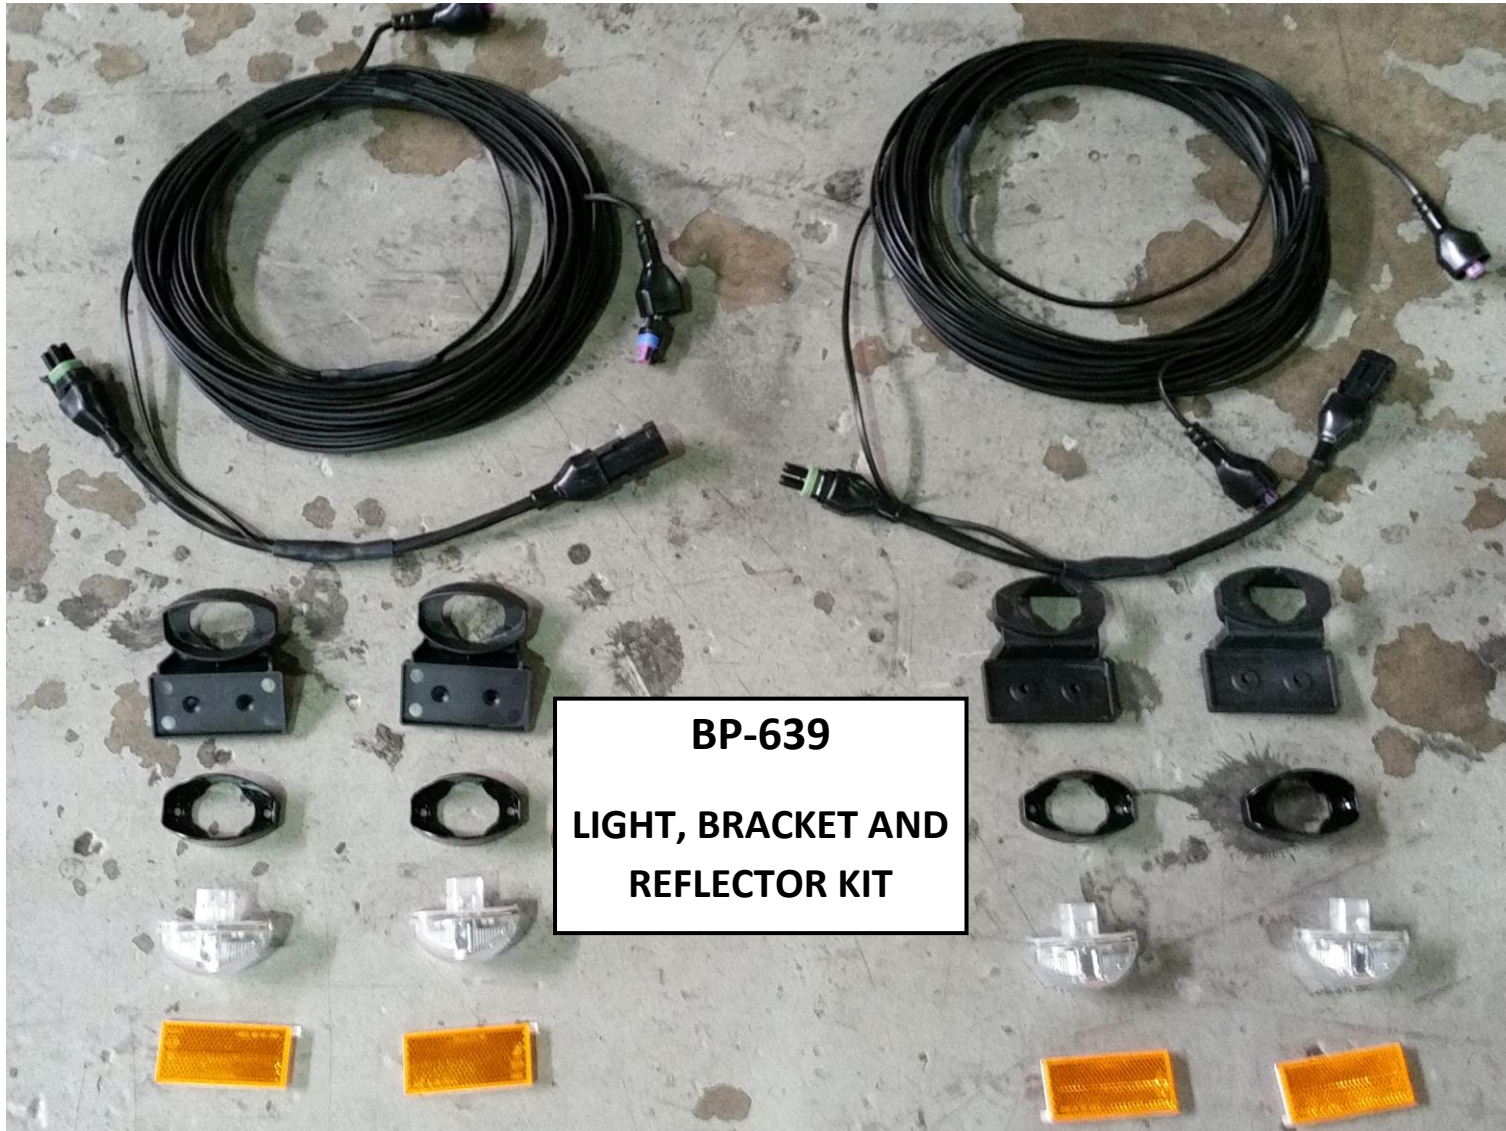

CROPLANDS PART NUMBERS: BP-635 – MOUNT PLATE TAIL LIGHTS

WHERE USED: KB-1010 – BROADACRE LIGHT KIT

CROPLANDS PART NUMBERS: BP-638 – MARKER LIGHT KIT LED

WHERE USED: KB-1010 – BROADACRE LIGHT KIT

CROPLANDS PART NUMBERS: BP-636 – LIGHT KIT WITH HARNESS

WHERE USED: KB-1010 – BROADACRE LIGHT KIT