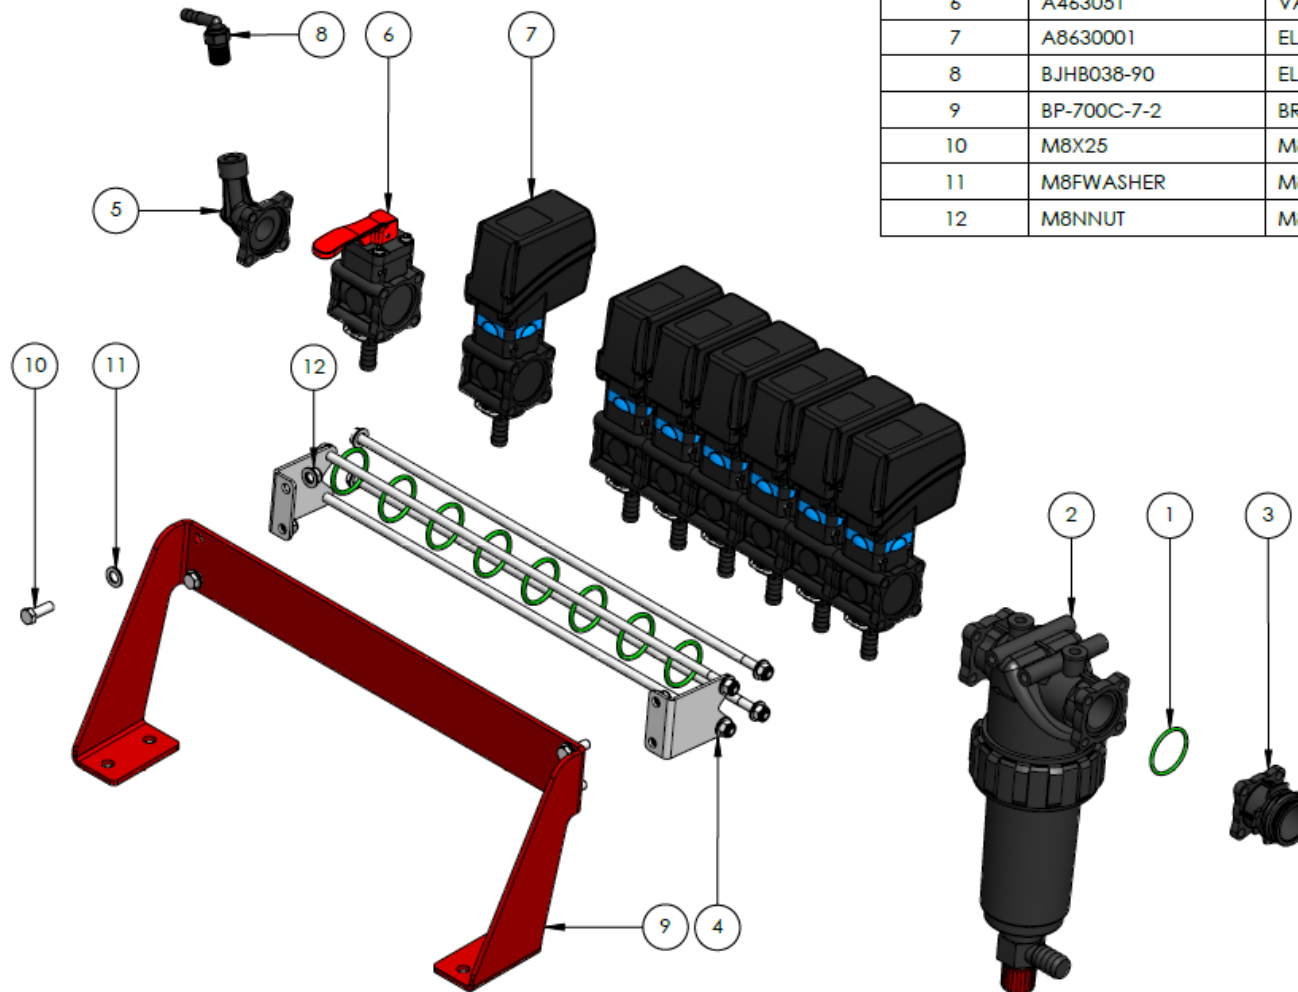

KB-7000-2B-1

WEED-IT QUADRO BLANKET MANIFOLD

For the 4/6000 Lt sprayers

ITEM NO.	PART NUMBER	DESCRIPTION	QTY.
1	AG10071V	O RING 2" VITON	1
2	A32621135	FILTER S/F 80MESH FLANGED TYPE	1
3	A463000.056	ADAPTER M TYPE FOR VALVE SERIES 463 T5M	1
4	A463000.970	MOUNTING KIT 4 VALVE	1
5	A463011.130	FLANGE GAUGE ADAPTOR	1
6	A463051	VALVE MANUAL 13MM TAIL	1
7	A8630001	ELECTRIC VALVE	7
8	BJH8038-90	ELBOW 3/8" NPT X 3/8" BARB	1
9	BP-700C-7-2	BRACKET SECTION VALVE QUADRO	1
10	M8X25	M8 X 25 SET SCREW HT ZP	4
11	M8FWASHER	M8 FLAT WASHER ZP	8
12	M8NNUT	M8 NYLOC NUT HT ZP	4

NOTE

Drawings are for illustration purposes only - refer to sprayer for actual plumbing. Parts lists are indicative of the sprayer type.
Items in italics or without a part number are non stocked items and may need to be specially ordered.
 For further parts information refer to www.croplands.com.au