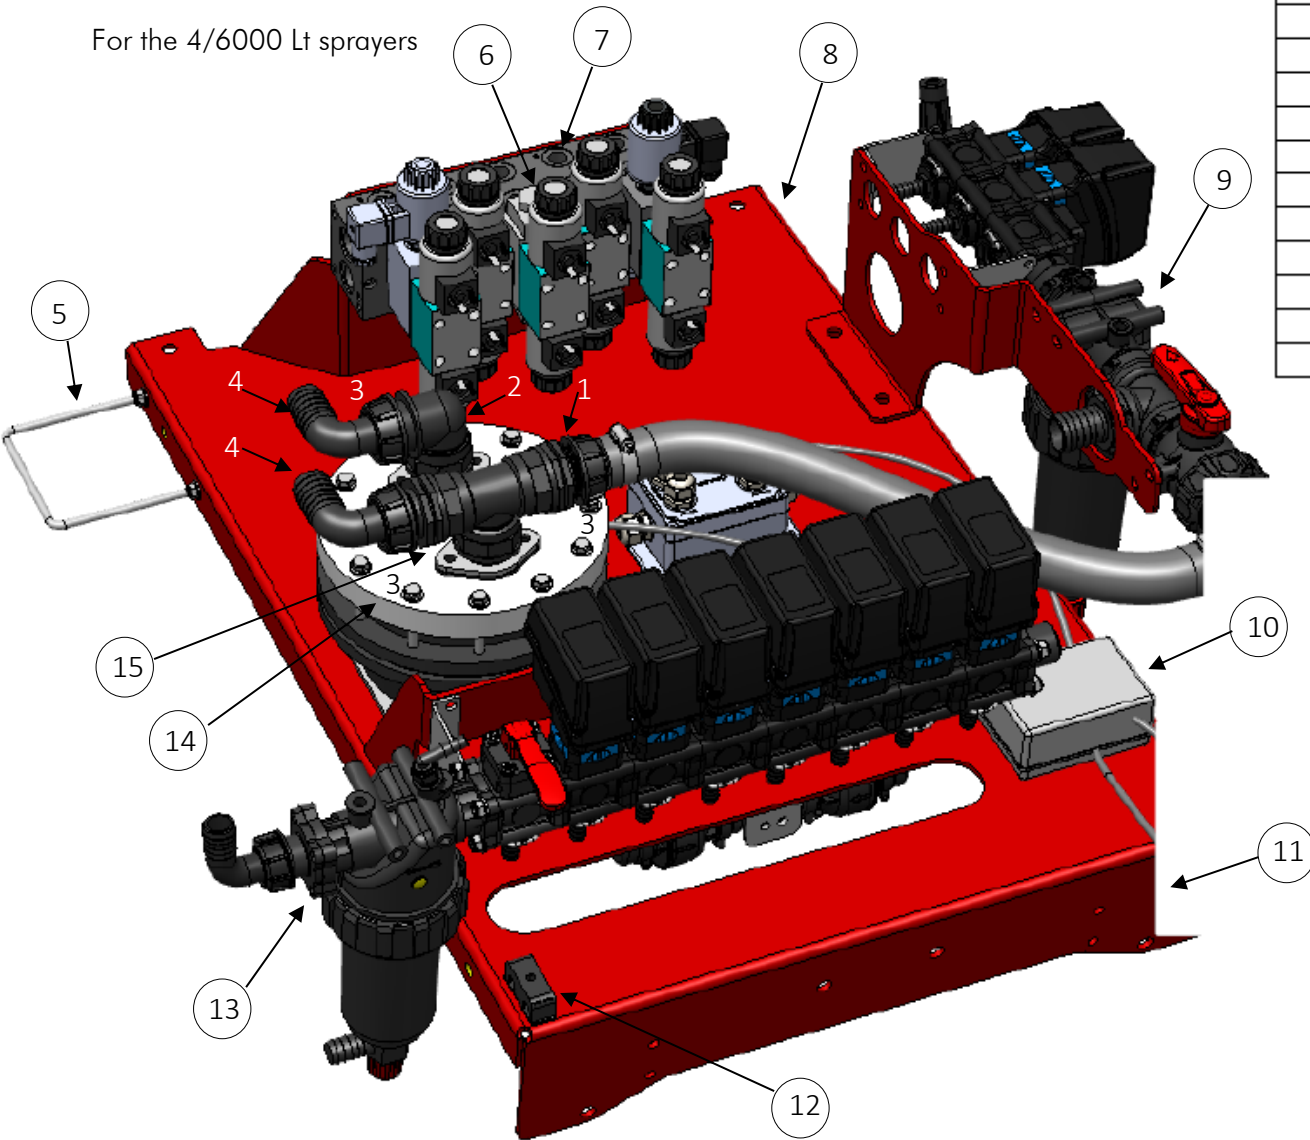

KB-7000-2B

WEED-IT QUADRO REAR PAV PANEL

For the 4/6000 Lt sprayers

ITEM NO.	PART NUMBER	DESCRIPTION	QTY.
1	A250050	NIPPLE 11/4"	2
2	A126055	ELBOW 11/4" X 11/4" MALE/FEM	1
3	A200050	FLY NUT 11/4"	3
4	A116533	ELBOW 11/4" - 32MM HOSE	2
5	XBMBB130-150	U BOLT 130x150x8 304SS	1
6	MP-630-6	D/A LOCK VALVE FOR CETOP 3	1
7	MP-630	HYDRAULIC VALVE CETOP3 4 FUNCTION	1
8	MP-380-1	HYD CONTROL DISTRIBUTION BOX	1
9	KB-7000-2A	WEEDIT REAR PAV PANEL SINGLE	1
10	CBLOOM/3A	JUNCTION BOX CBLOOM/1A	1
11	BP-700C-7	PANEL RAMSEY VALVE WEEDIT	1
12	UP-420	CLAMP DOUBLE GRP3 12.7 PP BLACK	1
13	KB-7000-2B-1	WEEDIT QUADRO BLANKET MANIFOLD	1
14	BP-706-1	PAV PRESSURE ACCUMULATOR VALVE V2	1

NOTE

Drawings are for illustration purposes only - refer to sprayer for actual plumbing. Parts lists are indicative of the sprayer type.

Items in *italics* or without a part number are non stocked items and may need to be specially ordered.