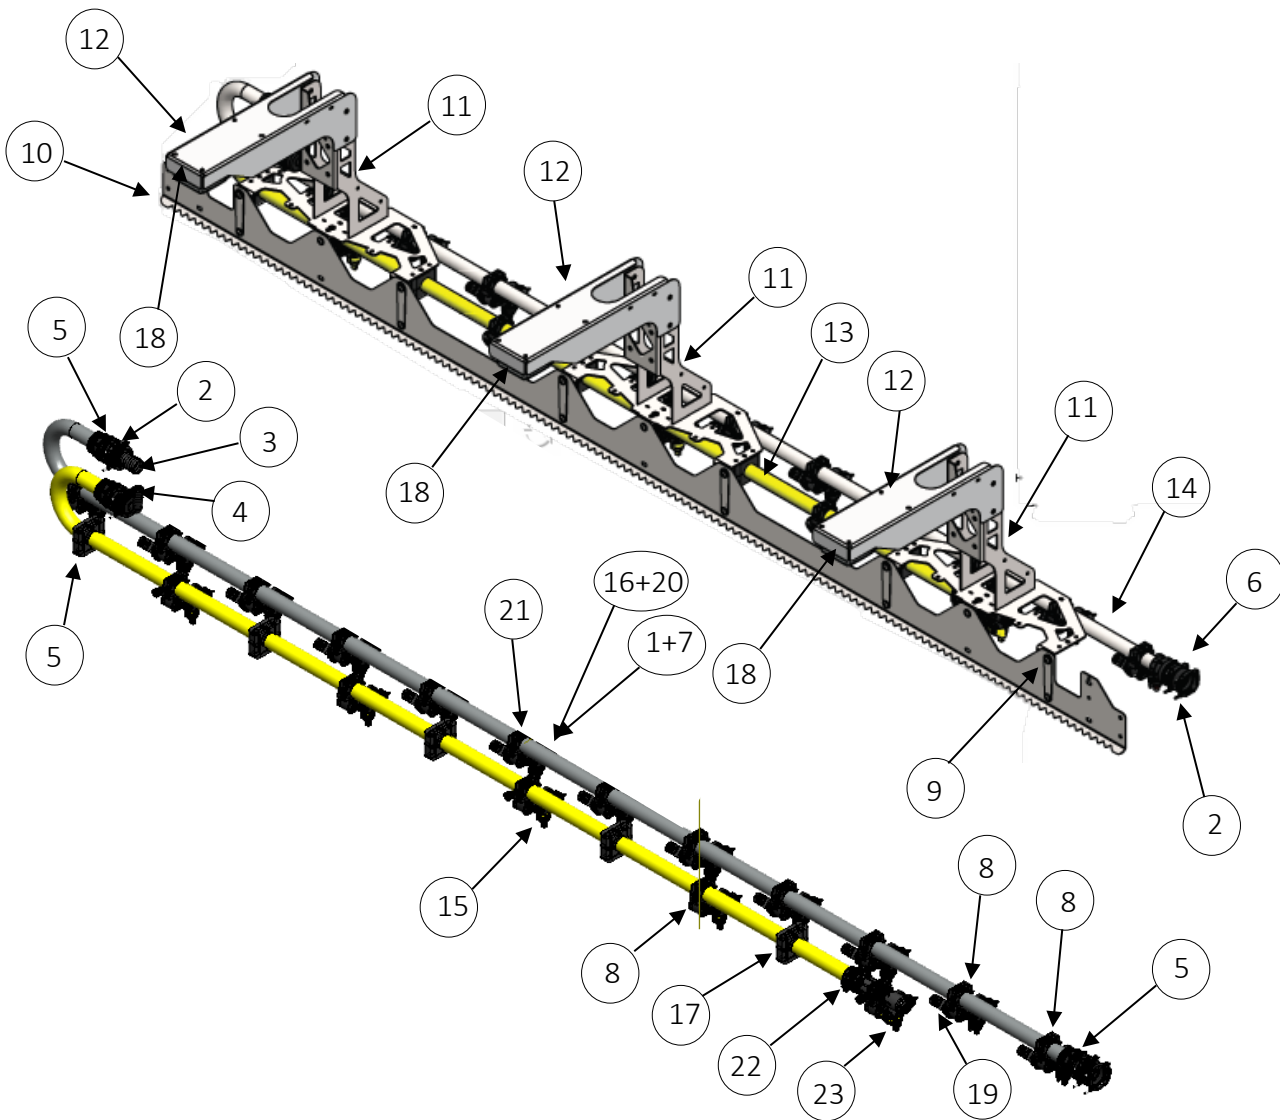

# KB-7102-1L

## WEEDIT QUADRO INNER 1 LH DUAL ASPIRATOR

ITEM NO.	PART NUMBER	DESCRIPTION	QTY.
1	AZ-ATF-04-60C	JET FULL CONE ATF 60DEG ISO	12
2	A010005	INLET FORK	4
3	A1090532	HOSE TAIL T5F D32	1
4	A1190520	ELBOW T5F D.20	1
5	A190415	BOOM-END FITTING EASYFIT D.1 T5M	3
6	A259055	SOCKET T5F	1
7	A40290501	CAP BLACK TO SUIT HOLLOW CONE NOZ	12
8	A4064267	NOZZLE BODY 3 WAY 1"	17
9	MP-332-1	BRACKET NOZZLE PROTECTION BRACE	6
10	MP-333	NOZZLE PROTECTION 2975 SAW	1
11	MP-336	TUBE MOUNT BRACKET SHORT	3
12	MP-340G	WEEDIT BRACKET VER5 GALV	3
13	MP-908B-3A	TUBE INNER 5 HOLE 500MM 180D ASP	1
14	MP-908W-2	TUBE INNER 12 HOLE 250MM 180DEG	1
15	TDCAM-11002	AIR MIX W/CAP QUICKFIT O2	5
16	TP4003E-SS	JET TP #3 40DEG EVEN ST/STEEL	12
17	UP-434	STAUFF CLAMP 33.7 OD X 52MM	5
18	WI47004360K1	WEEDIT SENSOR QUADRO	3
19	WI47004420	SOLENOID KIT BROWN O RING 6V	12
20	114441-1-CELR	CAP & SEAL BLACK CELCON	12
21	114447-1-CELR	CAP SHUT-OFF WITH SEAL CELCON	22
22	7433-3316	ADAP BODY W/PLUG 1 also AC565360D1	1
23	BG-7433-3319	EXPRESS FLUSH VALVE	1
	M8X20BHSCREW	M8 X 20 BUTTON HEAD SCREW S/S	15
	M8FWASHER	M8 FLAT WASHER ZP	30
	M8NNUT	M8 NYLOC NUT HT ZP	15

### NOTE

Drawings are for illustration purposes only - refer to sprayer for actual plumbing. Parts lists are indicative of the sprayer type.  
 Items in *italics* or without a part number are non stocked items and may need to be specially ordered.  
 For further parts information refer to [www.croplands.com.au](http://www.croplands.com.au)