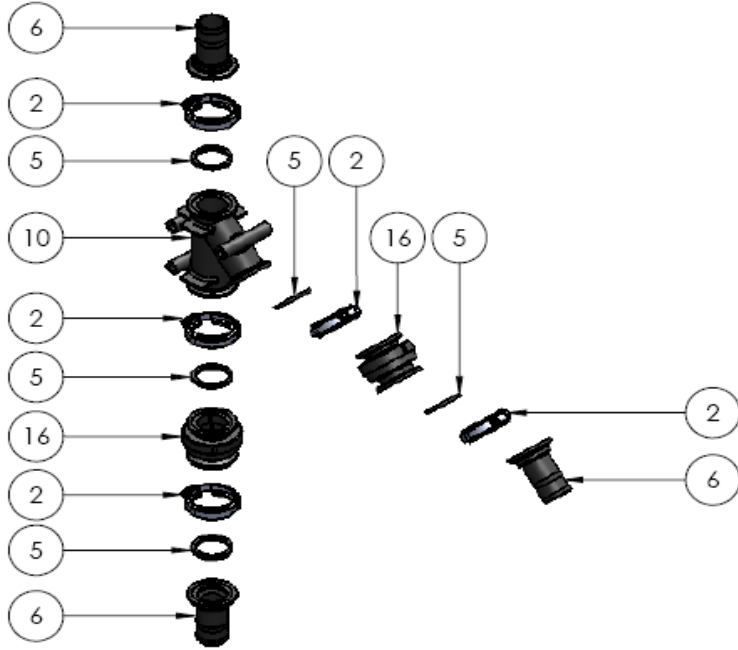

SECTION 4.7

KB-8004 HOPPER VENTURI MANIFOLD SUB ASSY

CROPLANDS PART NUMBERS:

- **KB-8004** **HOPPER VENTURI MANIFOLD SUB ASSY**

Service and Parts advice

KB-8004 HOPPER VENTURI MANIFOLD SUB ASSY

Service and Parts advice

ITEM NO.	PART NUMBER	DESCRIPTION	QTY.
1	BJ150G	GASKET 1 1/2"	8
2	BJFC220	NOM CLAMP FLANGE 2" FP	7
3	BJFC200	NORM CLAMP FLANGE 2"	7
4	BJFC100	NORM CLAMP FLANGE 1" FP	2
5	BJM221G	MANIFOLD GASKET 2" FP RIB EPDM	7
6	BJM220BRB	MANIFOLD BARB 2" X 2" FP FLANGE	4
7	BJM220CPG90	MANIFOLD COUPLING 2" FP X 2" FP	1
8	BJM200CPG45	FLANGE 2" 45 DEGREE	1
9	BJM220200CPG	MANIFOLD REDUCER 220 X 200	1
10	BJM220Y45	Y FLANGE 2" FULL PORT 45	1
11	BJM200150BRB	MANIFOLD BARB 2" X 1 1/2"	1
12	BJM200150BRB90	MANIFOLD ELBOW 2" X 1 1/2" BARB	1
13	BJM200100TEE	MANIFOLD TEE 2" X 1"	2
14	BJM101G	MANIFOLD GASKET 1" RIB EPDM	2
15	BJM100BRB	FLANGE TO 1 " BARB	2
16	BJMCV220	MANIFOLD CHECK VALVE ASSY 2" FP	2
17	BJMCV200	MANIFOLD CHECK VALVE ASSY 2"	1
18	BJMHV200	FLANGED VENTURI 1 1/2" HV150FLA	1