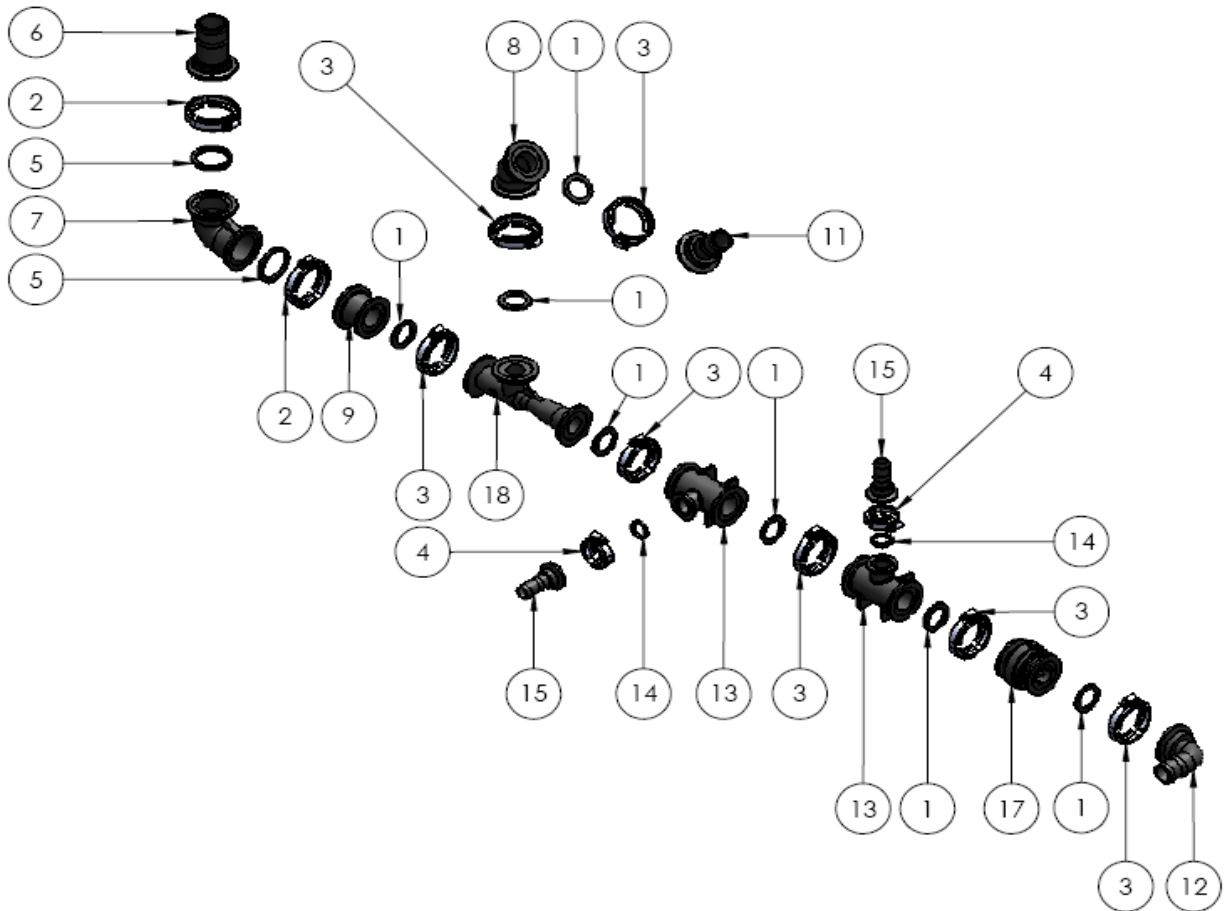

SECTION 4.7

KB-8004 HOPPER VENTURI MANIFOLD SUB ASSY

CROPLANDS PART NUMBERS:

- **KB-8004** **HOPPER VENTURI MANIFOLD SUB ASSY**

Service and Parts advice

KB-8004 HOPPER VENTURI MANIFOLD SUB ASSY

Service and Parts advice

ITEM NO.	PART NUMBER	DESCRIPTION	QTY.
1	BJ150G	GASKET 1 1/2"	8
2	BJFC220	NOM CLAMP FLANGE 2" FP	7
3	BJFC200	NORM CLAMP FLANGE 2"	7
4	BJFC100	NORM CLAMP FLANGE 1" FP	2
5	BJM221G	MANIFOLD GASKET 2" FP RIB EPDM	7
6	BJM220BRB	MANIFOLD BARB 2" X 2" FP FLANGE	4
7	BJM220CPG90	MANIFOLD COUPLING 2" FP X 2" FP	1
8	BJM200CPG45	FLANGE 2" 45 DEGREE	1
9	BJM220200CPG	MANIFOLD REDUCER 220 X 200	1
10	BJM220Y45	Y FLANGE 2" FULL PORT 45	1
11	BJM200150BRB	MANIFOLD BARB 2" X 1 1/2"	1
12	BJM200150BRB90	MANIFOLD ELBOW 2" X 1 1/2" BARB	1
13	BJM200100TEE	MANIFOLD TEE 2" X 1"	2
14	BJM101G	MANIFOLD GASKET 1" RIB EPDM	2
15	BJM100BRB	FLANGE TO 1 " BARB	2
16	BJMCV220	MANIFOLD CHECK VALVE ASSY 2" FP	2
17	BJMCV200	MANIFOLD CHECK VALVE ASSY 2"	1
18	BJMHV200	FLANGED VENTURI 1 1/2" HV150FLA	1