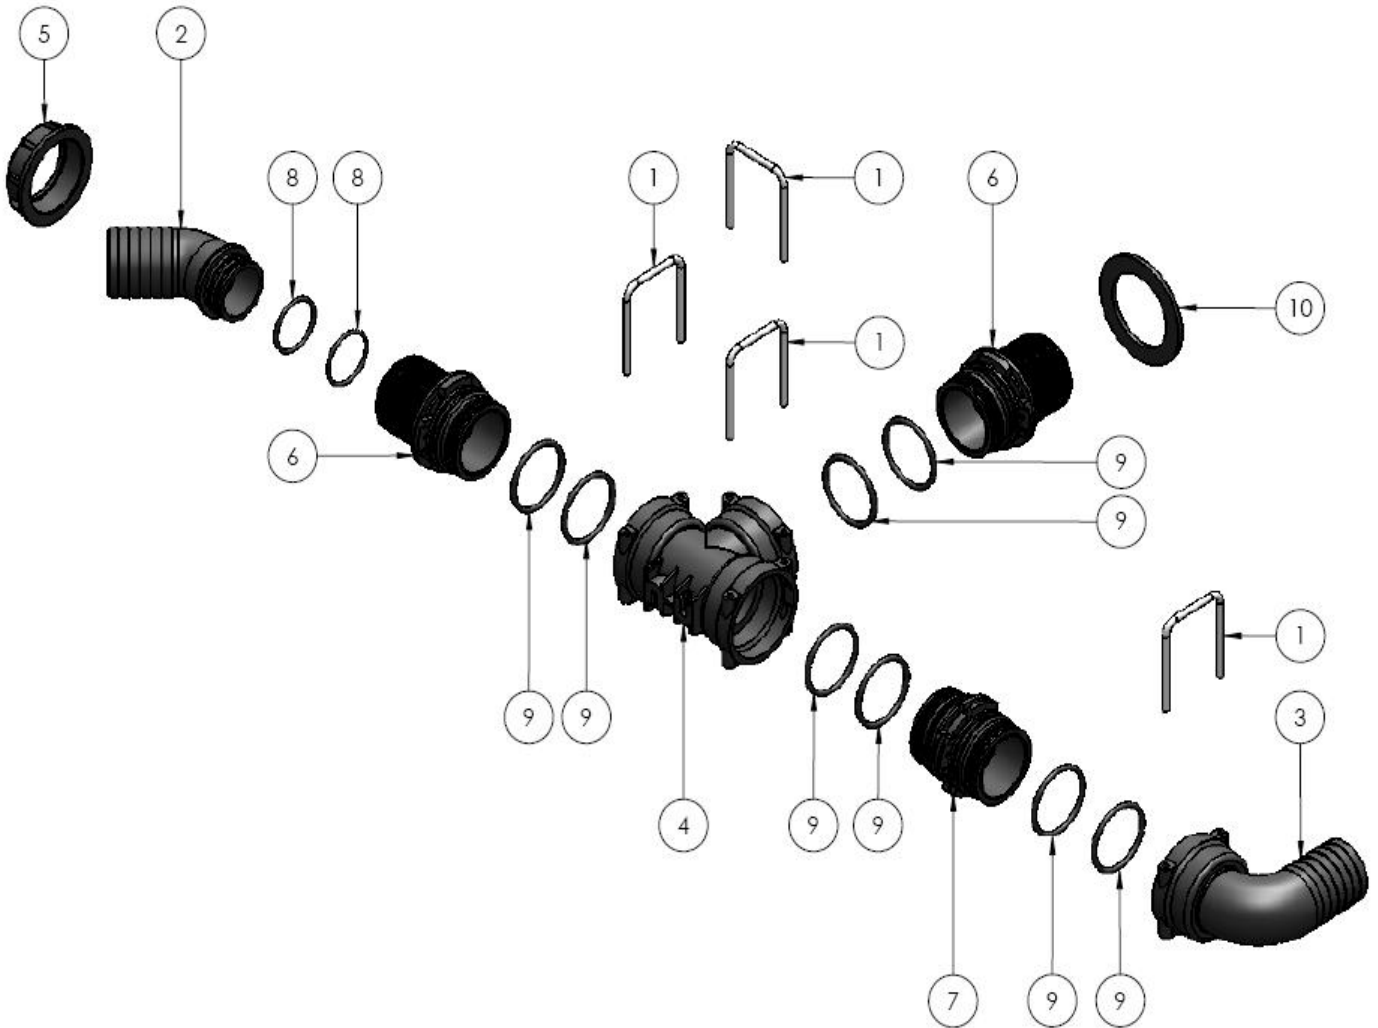

SECTION 4.8**KB-8005 SUMP SUCTION & DRAIN
KIT 8000L****CROPLANDS PART NUMBERS:**

- **KB-8005** **SUMP SUCTION & DRAIN KIT 8000L**

Service and Parts advice

KB-8005 SUMP SUCTION & DRAIN KIT 8000L

ITEM NO.	PART NUMBER	DESCRIPTION	QTY.
1	A010007	FORK D.5 INTERN.59	4
2	A117750	ELBOW 2" 45 DEGREE	1
3	A1190750	ELBOW T7F D.50	1
4	A139077	TEE T7F	1
5	A200070	FLY NUT 2"	1
6	A2491771	BULKHEAD T7M 2" MALE	2
7	A259177	NIPPLE T7M -T7M	1
8	AG10071	O RING 2"	2
9	AG11017	O RING	8
10	AG40007	FLAT SEAL 2" EPDM	1