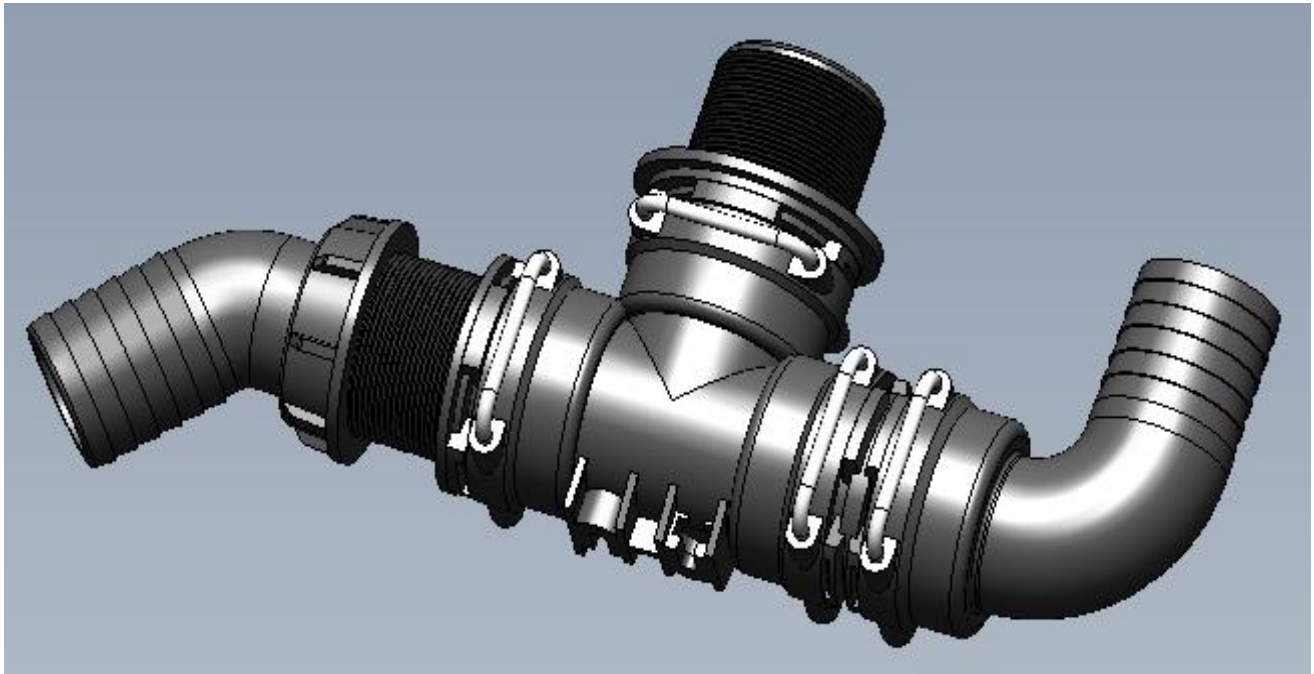

SECTION 4.8**KB-8005 SUMP SUCTION & DRAIN
KIT 8000L****CROPLANDS PART NUMBERS:**

- **KB-8005** **SUMP SUCTION & DRAIN KIT 8000L**

Service and Parts advice

KB-8005 SUMP SUCTION & DRAIN KIT 8000L

ITEM NO.	PART NUMBER	DESCRIPTION	QTY.
1	A010007	FORK D.5 INTERN.59	4
2	A117750	ELBOW 2" 45 DEGREE	1
3	A1190750	ELBOW T7F D.50	1
4	A139077	TEE T7F	1
5	A200070	FLY NUT 2"	1
6	A2491771	BULKHEAD T7M 2" MALE	2
7	A259177	NIPPLE T7M -T7M	1
8	AG10071	O RING 2"	2
9	AG11017	O RING	8
10	AG40007	FLAT SEAL 2" EPDM	1