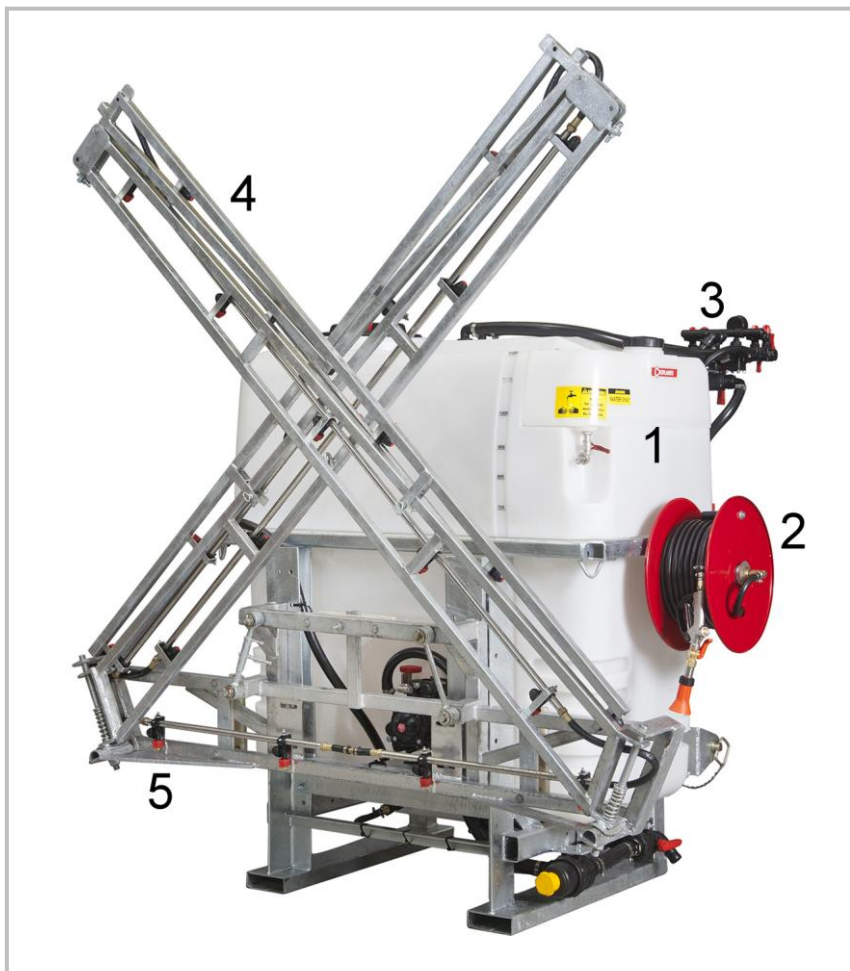

CROPLANDS PART NUMBERS: LA1000/80/8ML AGRIPACK 1000L 8M LEVEL MAX

ITEM	PART NUMBER	DESCRIPTION
1	LA1000	LINAGE AGRIPACK 1000LT
2	L-R2412	HOSE REEL SIDE MOUNT 30m T_GUN
3	LP-153A	LINKAGE FIELDMASTER BOOM FEED KIT
4	MAX08-1	MAX 8M BOOM BARE
5	TDCAM-11002	AIR MIX W/CAP QUICKFIT 02