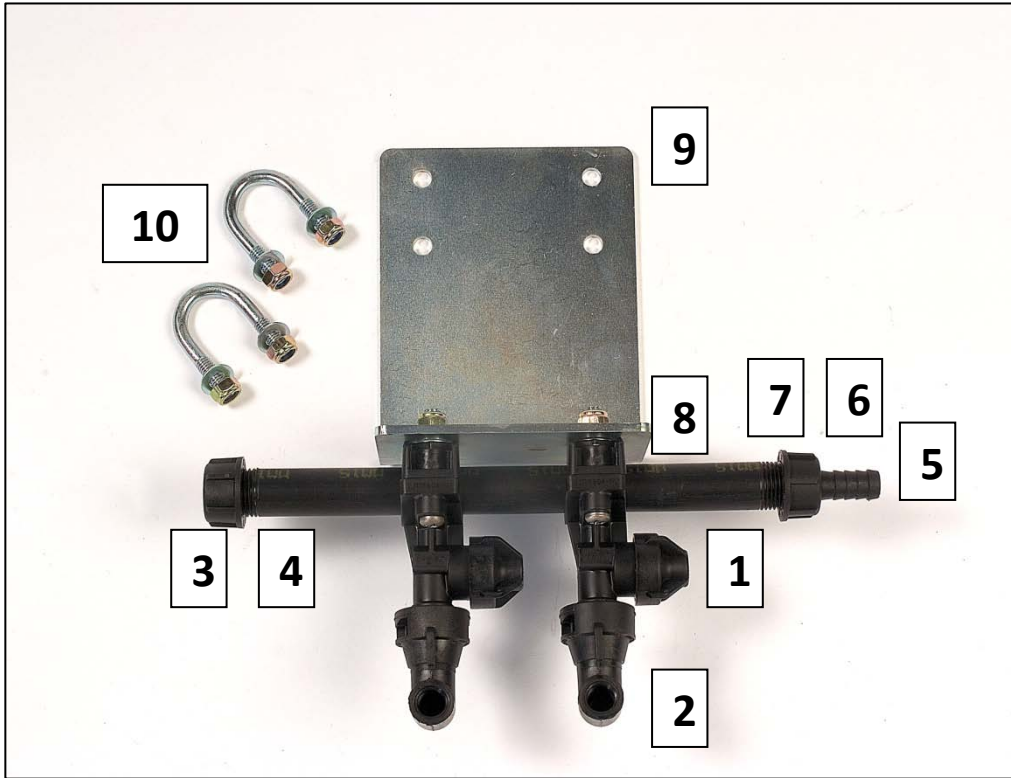

CROPLANDS PART NUMBERS: LT-XPBOOMKIT BOOMLESS NOZZLE KIT

ITEM	PART NUMBER	DESCRIPTION
1	QJ1756A-1/2-NY	
2	QJ4676-90-1/4-N	QJ ADAPTOR 90 DEGREE
3	A210020	CAP BLANK ½"
4	AG10031	O RING ¾"
5	A105213	TAIL 13MM X ½" FLAT SEAT STR
6	A200020	FLY NUT ½" 12.5 MMD
7	AG40012	FLAT SEAL ½" EPDM
8	MP-100	POLY TUBE ½"NB X 250MM
9	UP-168	BOOM JET BRACKET
10	XBMBB25	U BOLT 25 X 45 X 8MM ROUND