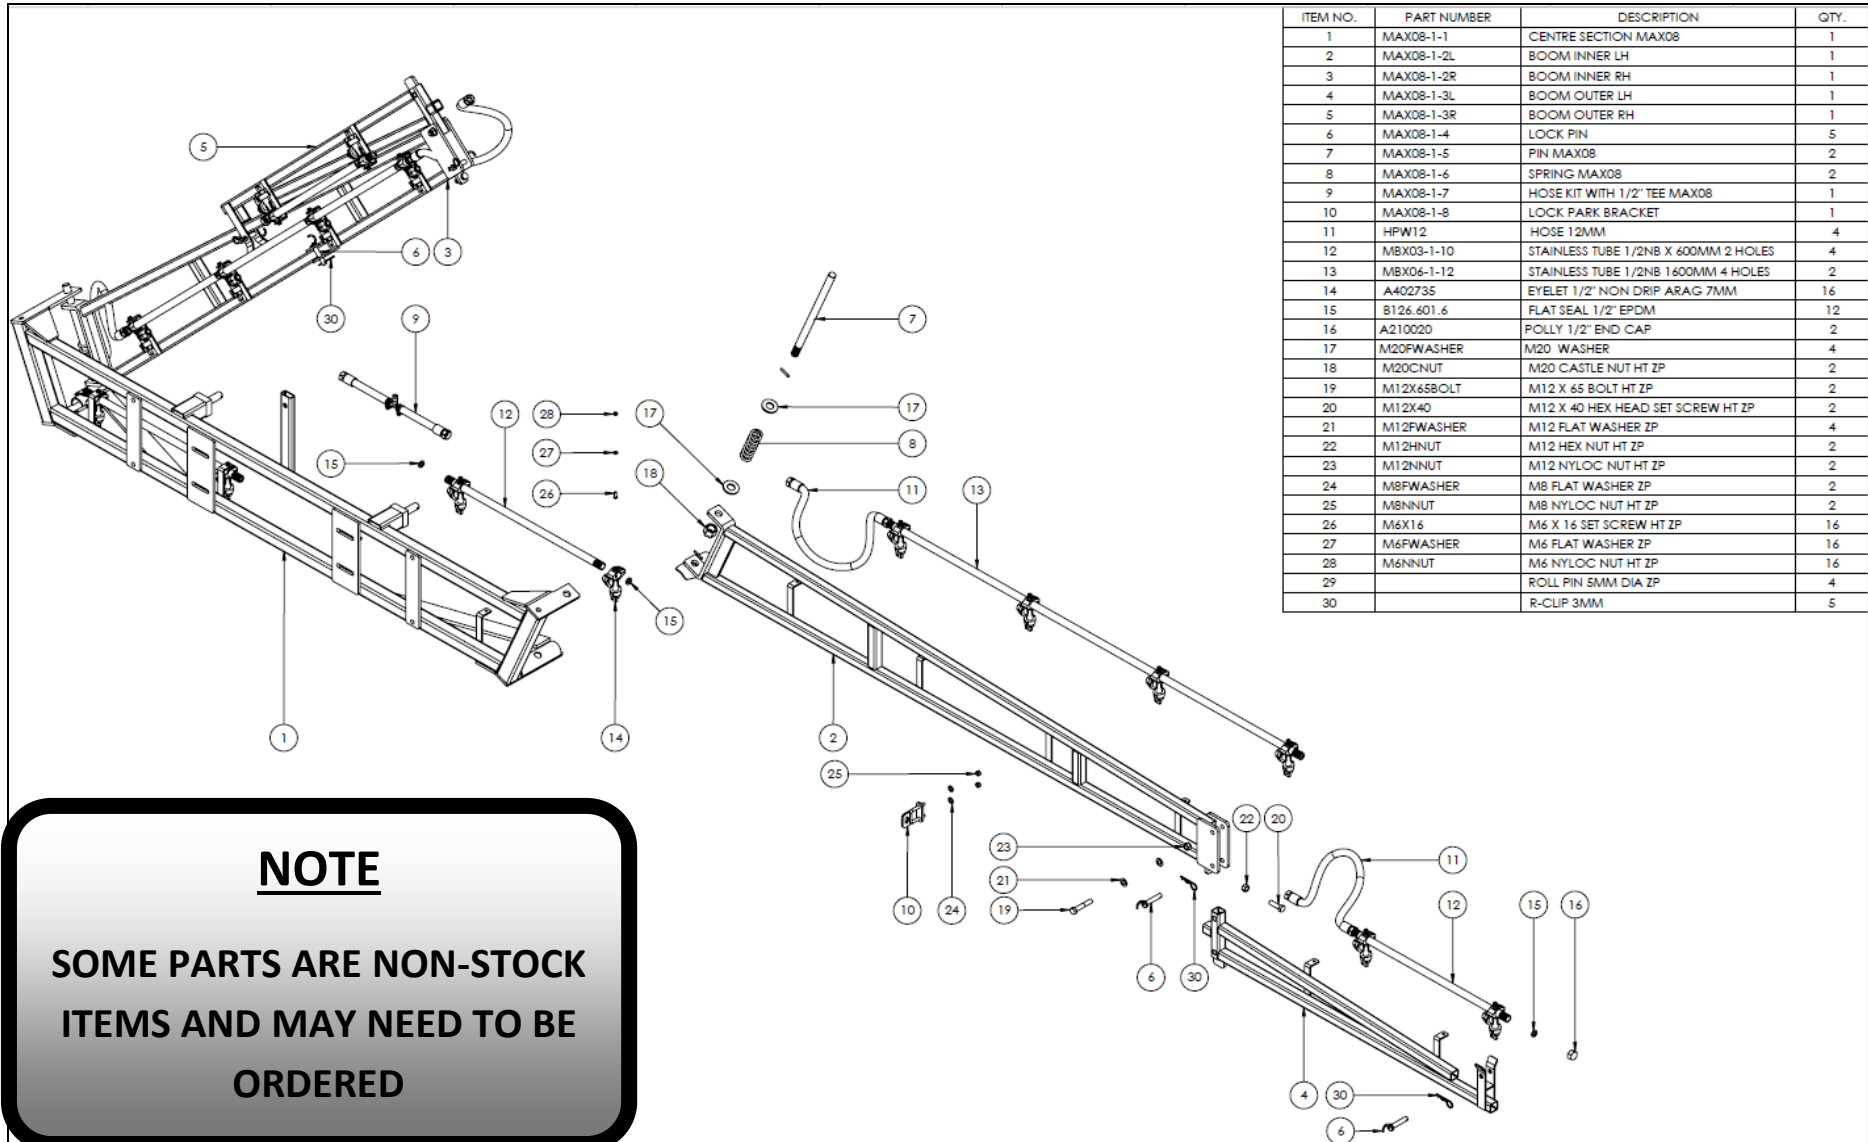

CROPLANDS PART NUMBERS: MAX10-1 – MAX 10M BOOM (BARE)

WHERE USED: MAX10, LA700/80/10M, LA700/80/10ML, LA1000/80/10M, LA1000/80/10ML

NOTE

**SOME PARTS ARE NON-STOCK
ITEMS AND MAY NEED TO BE
ORDERED**